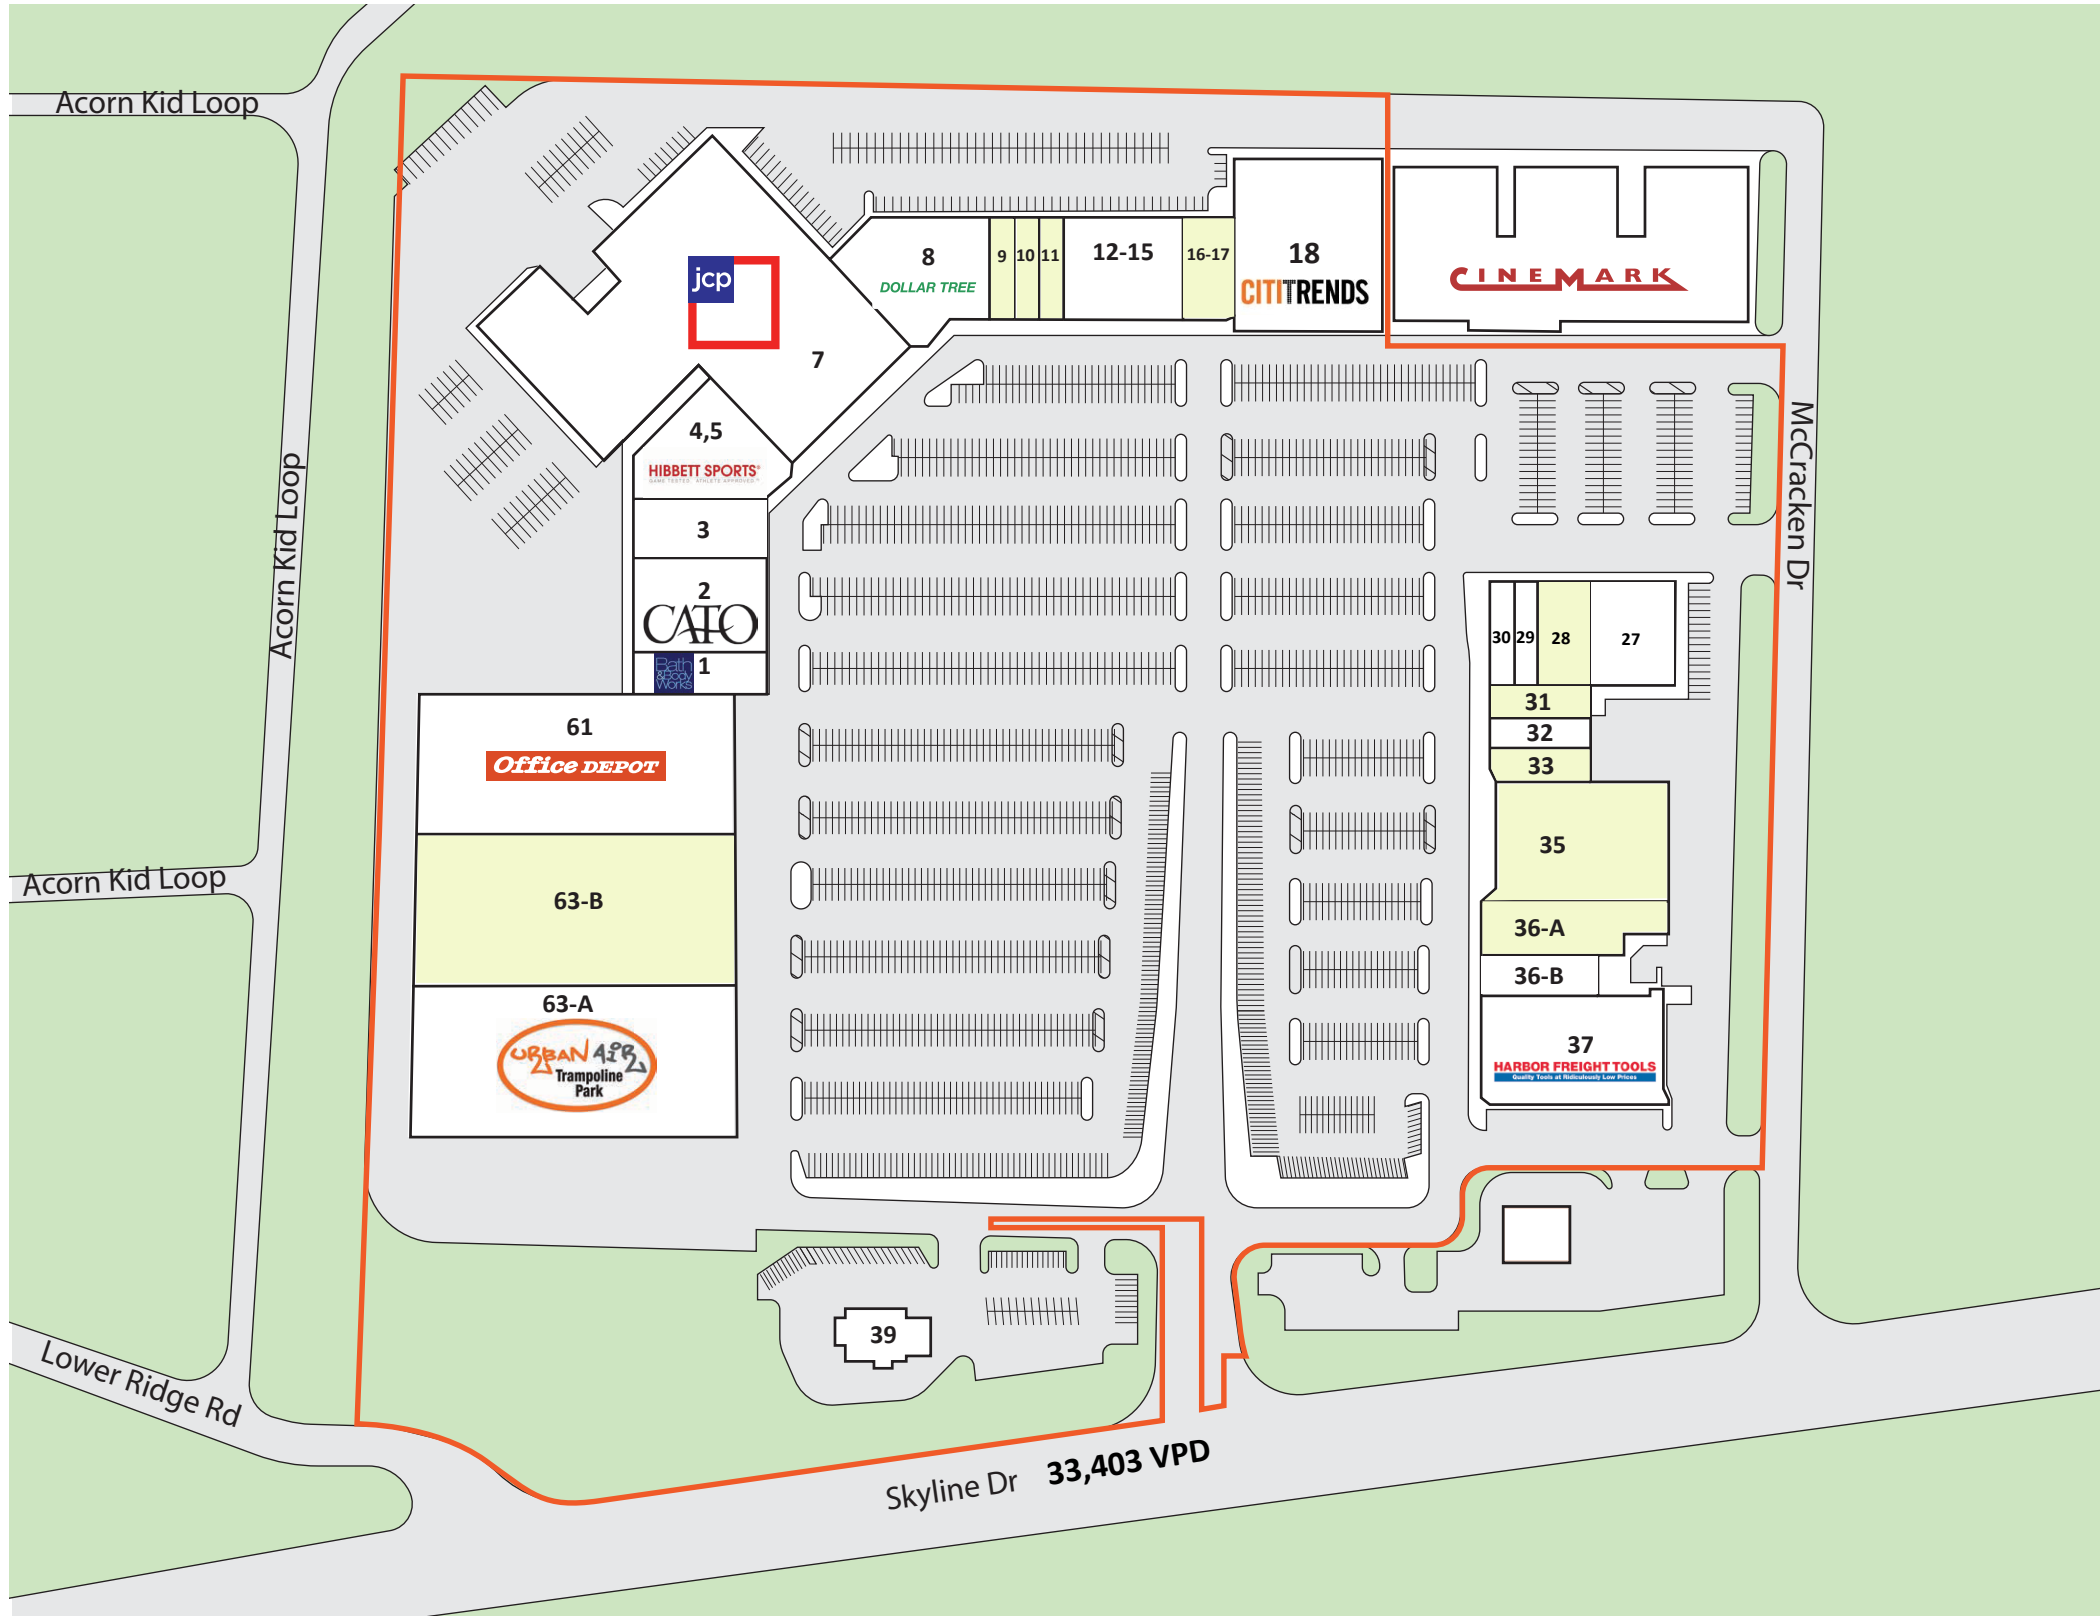

LEASING BY:

**CONWAY TOWN CENTRE
CONWAY, AR**

201 SKYLINE DR.

SITE PLAN
SP

Suite	Tenant	Square Feet
1	Bath & Body Works	2,880
2	Cato	6,720
3	Abby Road	2,880
4,5	Hibbet Sporting Good	11,306
7	JC Penney	50,303
8	Dollar Tree	8,293
9	The Barber District	1,400
10	Available	1,125
11	Available	1,640
12-15	China Town Restaurant	7,700
16-17	Available	3,480
18	CitiTrends	15,500
27	Burn Bootcamp	5,250
28	Availabe	1,890
29	Star Nails	1,100
30	Ellen Turney	1,375
31	Available	1,956
32	Fresenius Medical Care	3,200
33	Available	3,340
35	Available	9,900
36-A	Available	2,921
36-B	Enchantasy's	5,113
37	Harbor Freight Tools	13,815
39	Julie's Sweet Shoppe	3,370
61	Office Depot	30,039
63-A	Urbran Air	42,763
63-B	Available	42,763

LEASED

 AVAILABLE