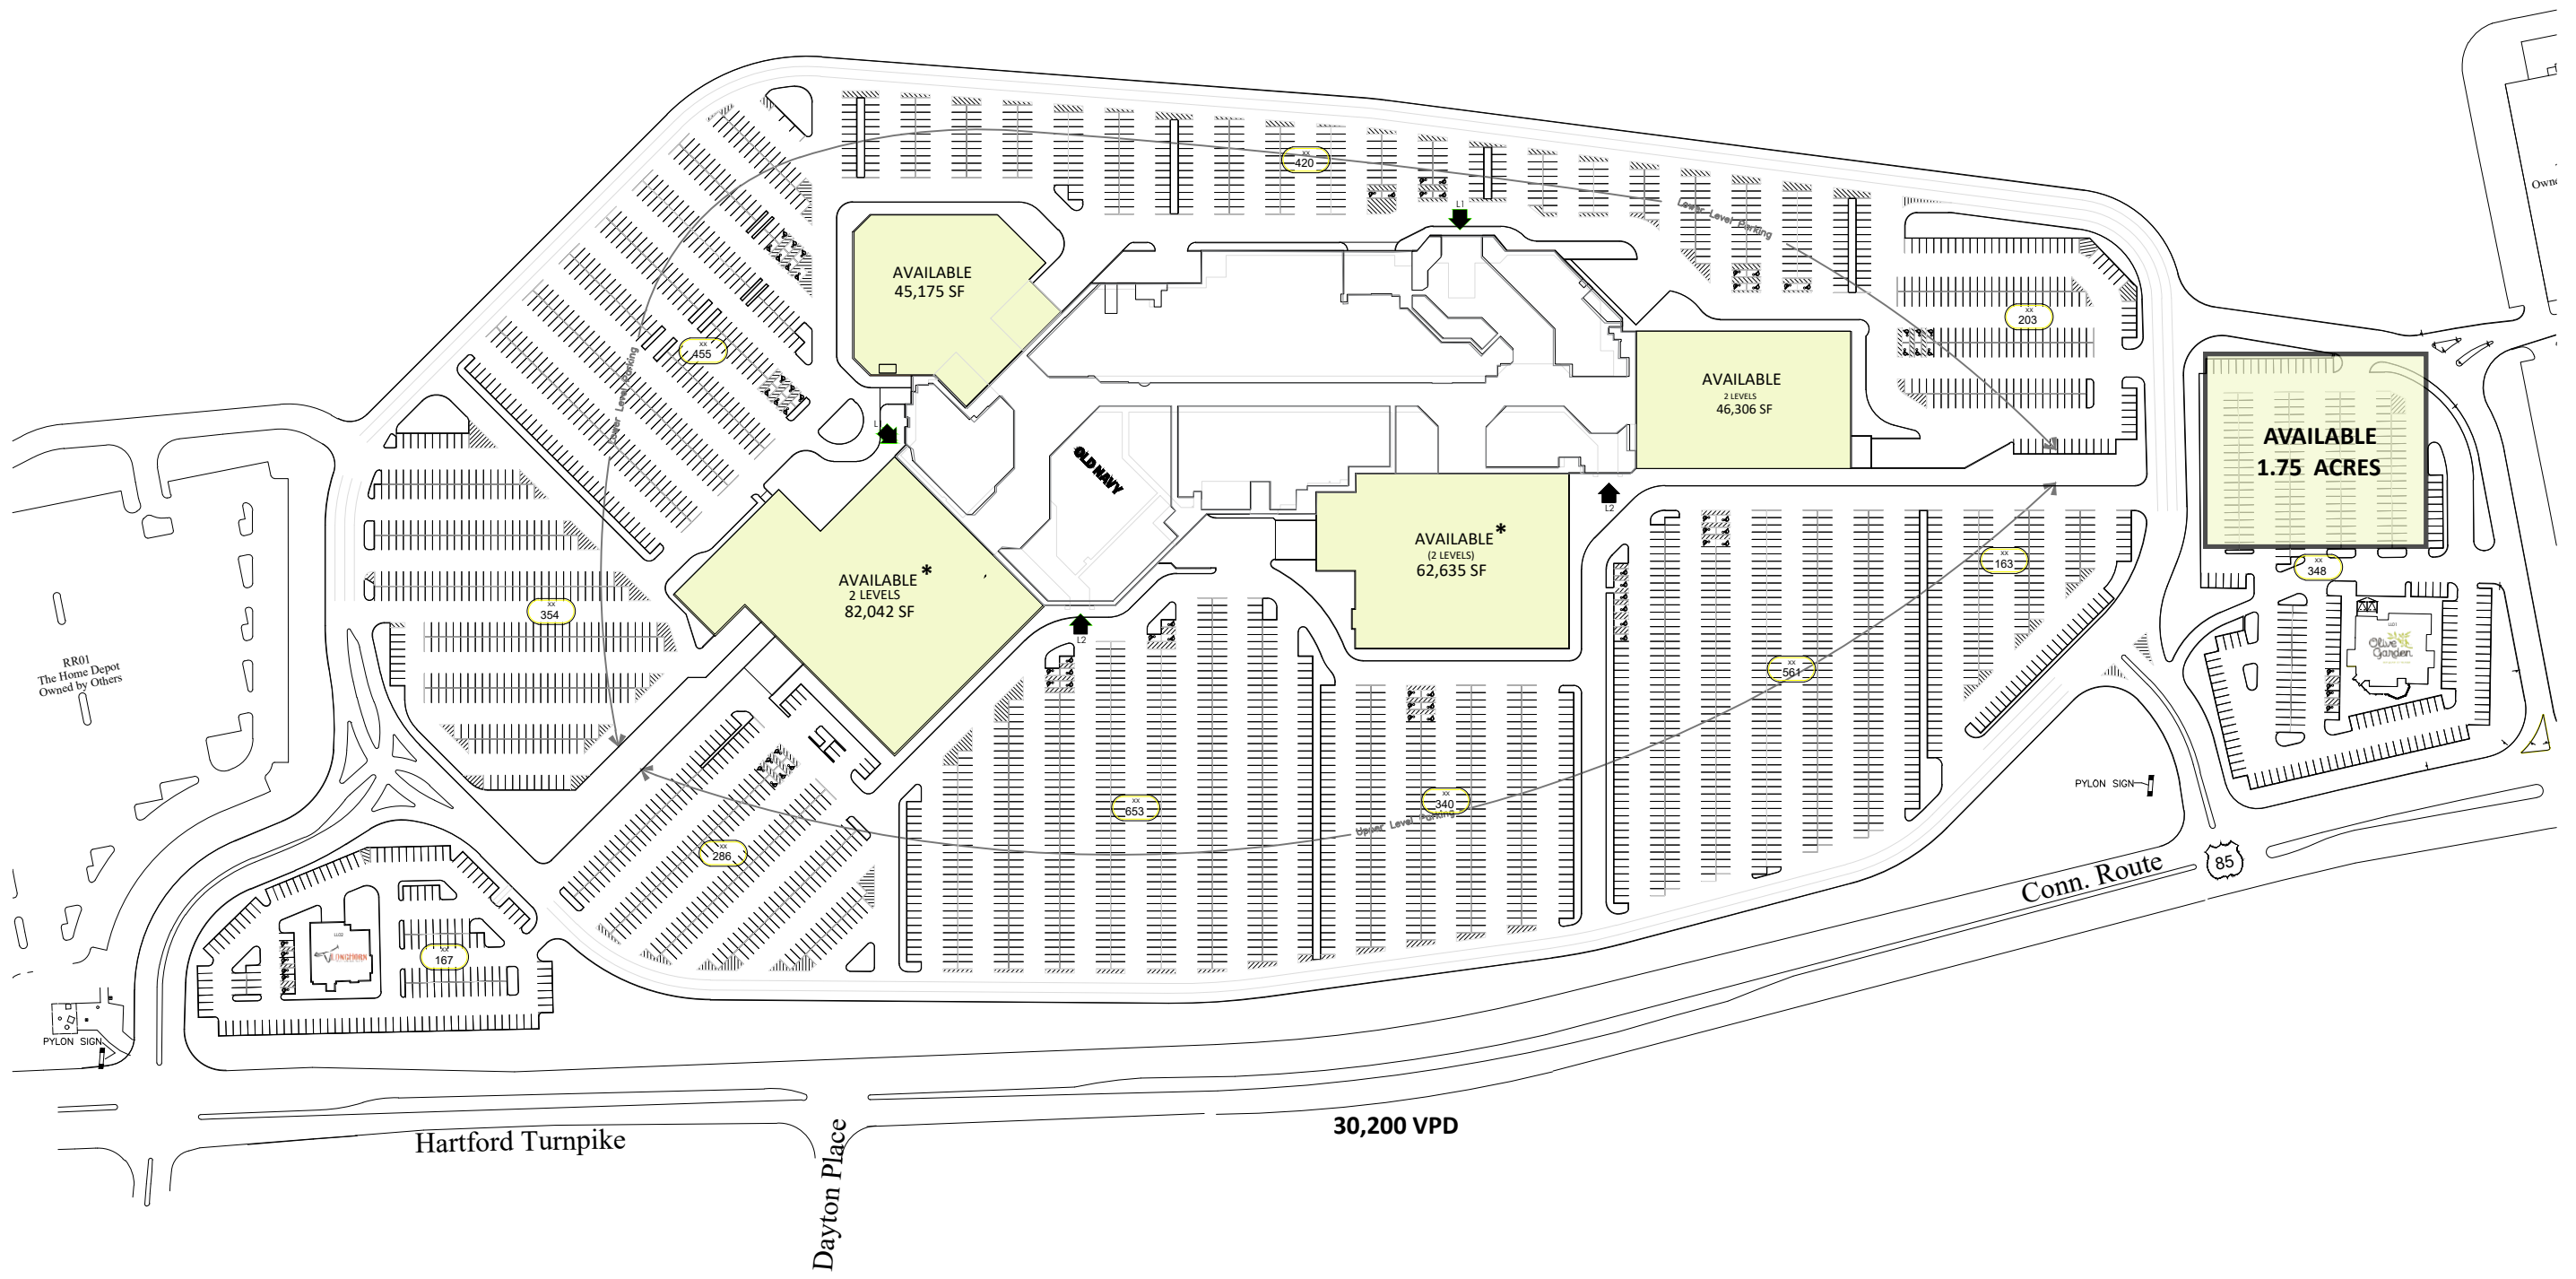

LEASING BY:

**CRYSTAL MALL  
WATERFORD, CT**

850 HARTFORD TPK

SITE PLAN  
SP

\*NOT OWNED

LEASED
  AVAILABLE