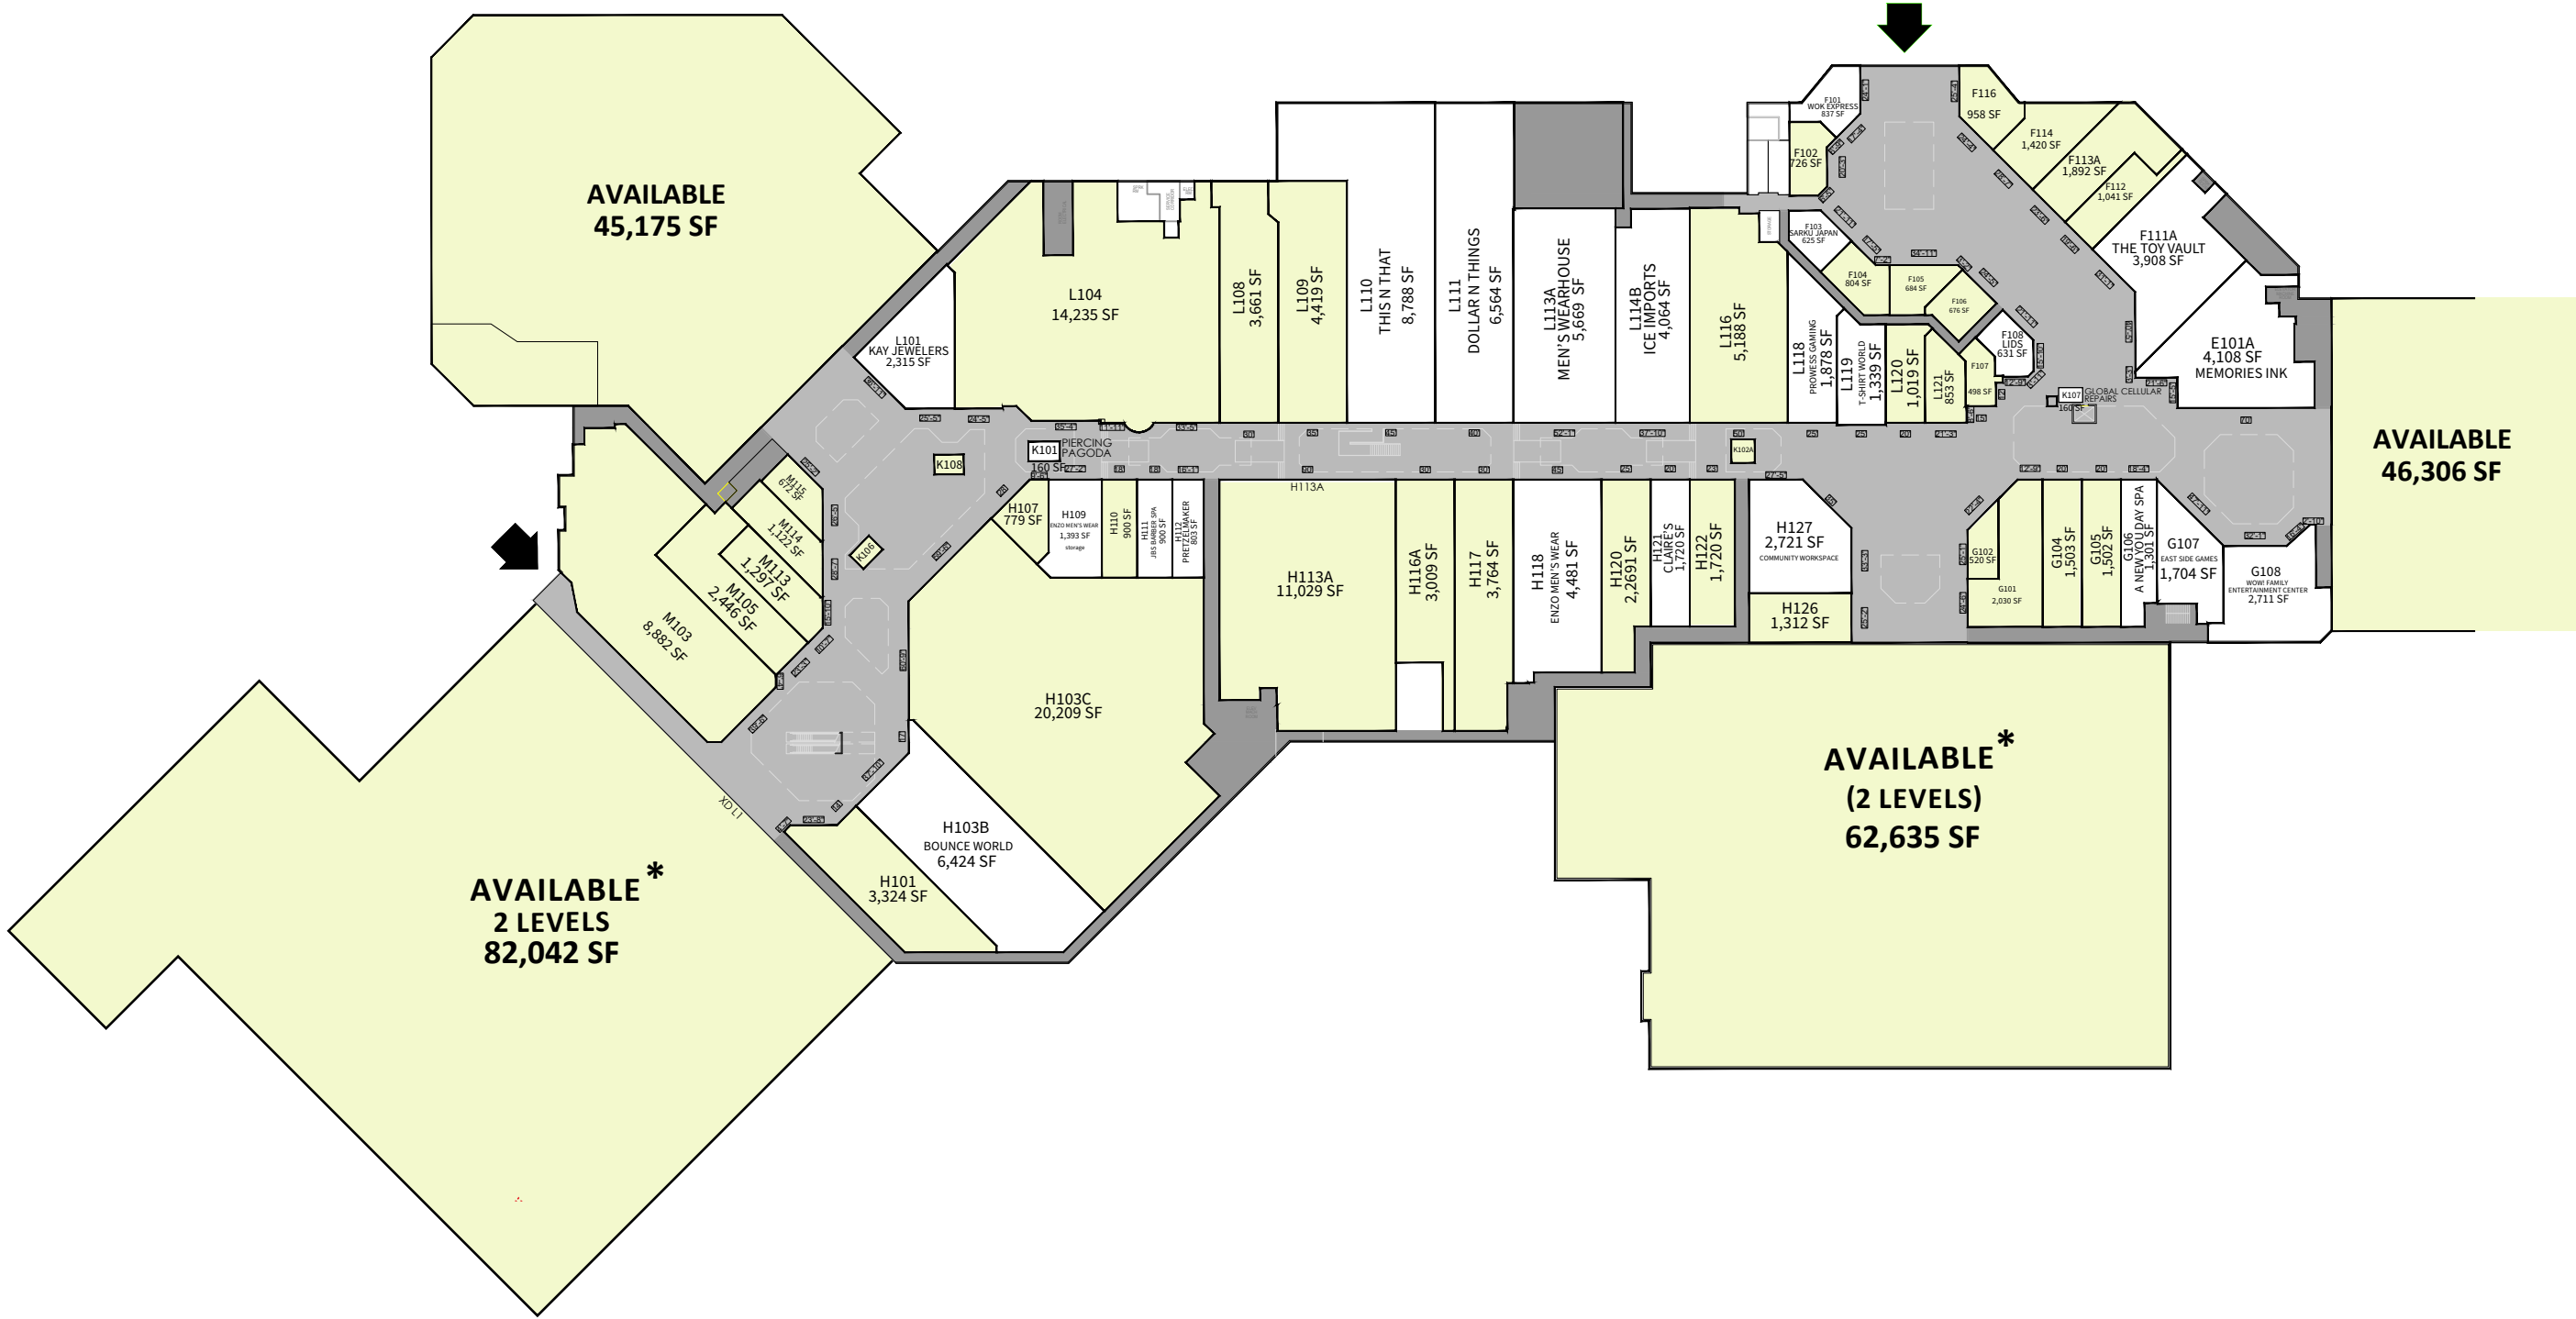

GROUND LEVEL

*NOT OWNED

LEASED
 AVAILABLE

LEASING BY:

**CRYSTAL MALL
WATERFORD, CT**

850 HARTFORD TPK

LEASE PLAN
LP1

UPPER LEVEL

*NOT OWNED

LEASED
 AVAILABLE

LEASING BY:

CRYSTAL MALL
WATERFORD, CT

850 HARTFORD TPK

LEASE PLAN
LP2