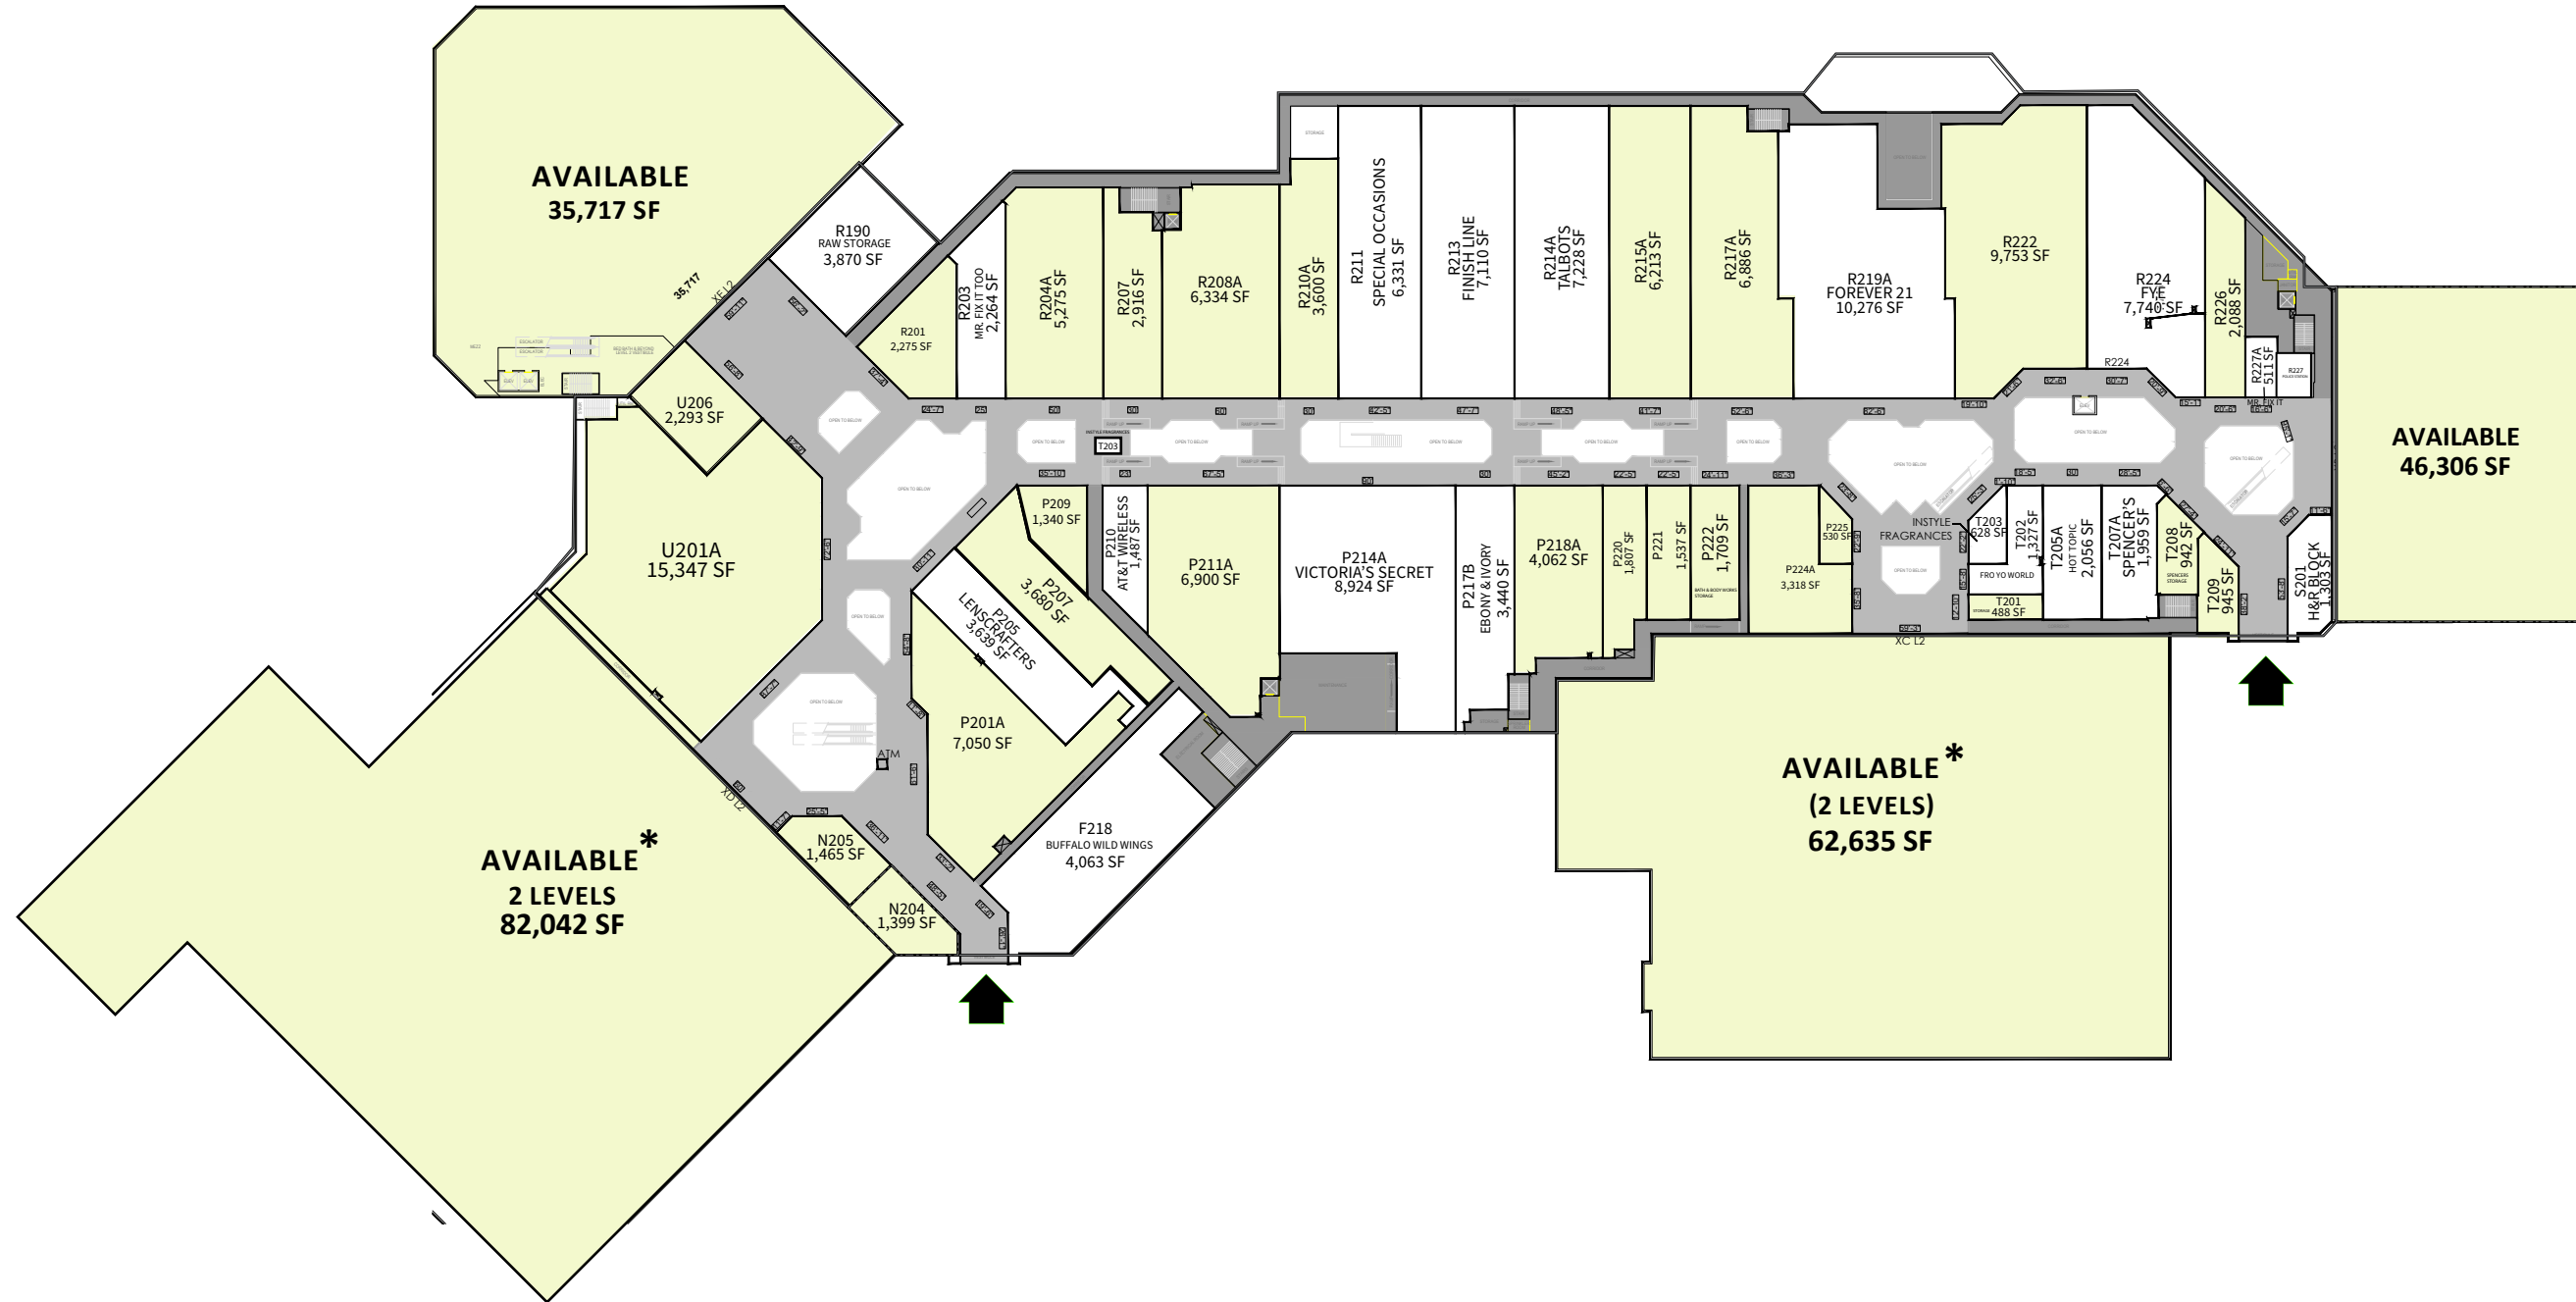

GROUND LEVEL

*NOT OWNED

LEASED
 AVAILABLE

LEASING BY:

**CRYSTAL MALL
WATERFORD, CT**

850 HARTFORD TPK

LEASE PLAN
LP1

UPPER LEVEL

*NOT OWNED

LEASED
 AVAILABLE

LEASING BY:

CRYSTAL MALL
WATERFORD, CT

850 HARTFORD TPK

LEASE PLAN
LP2