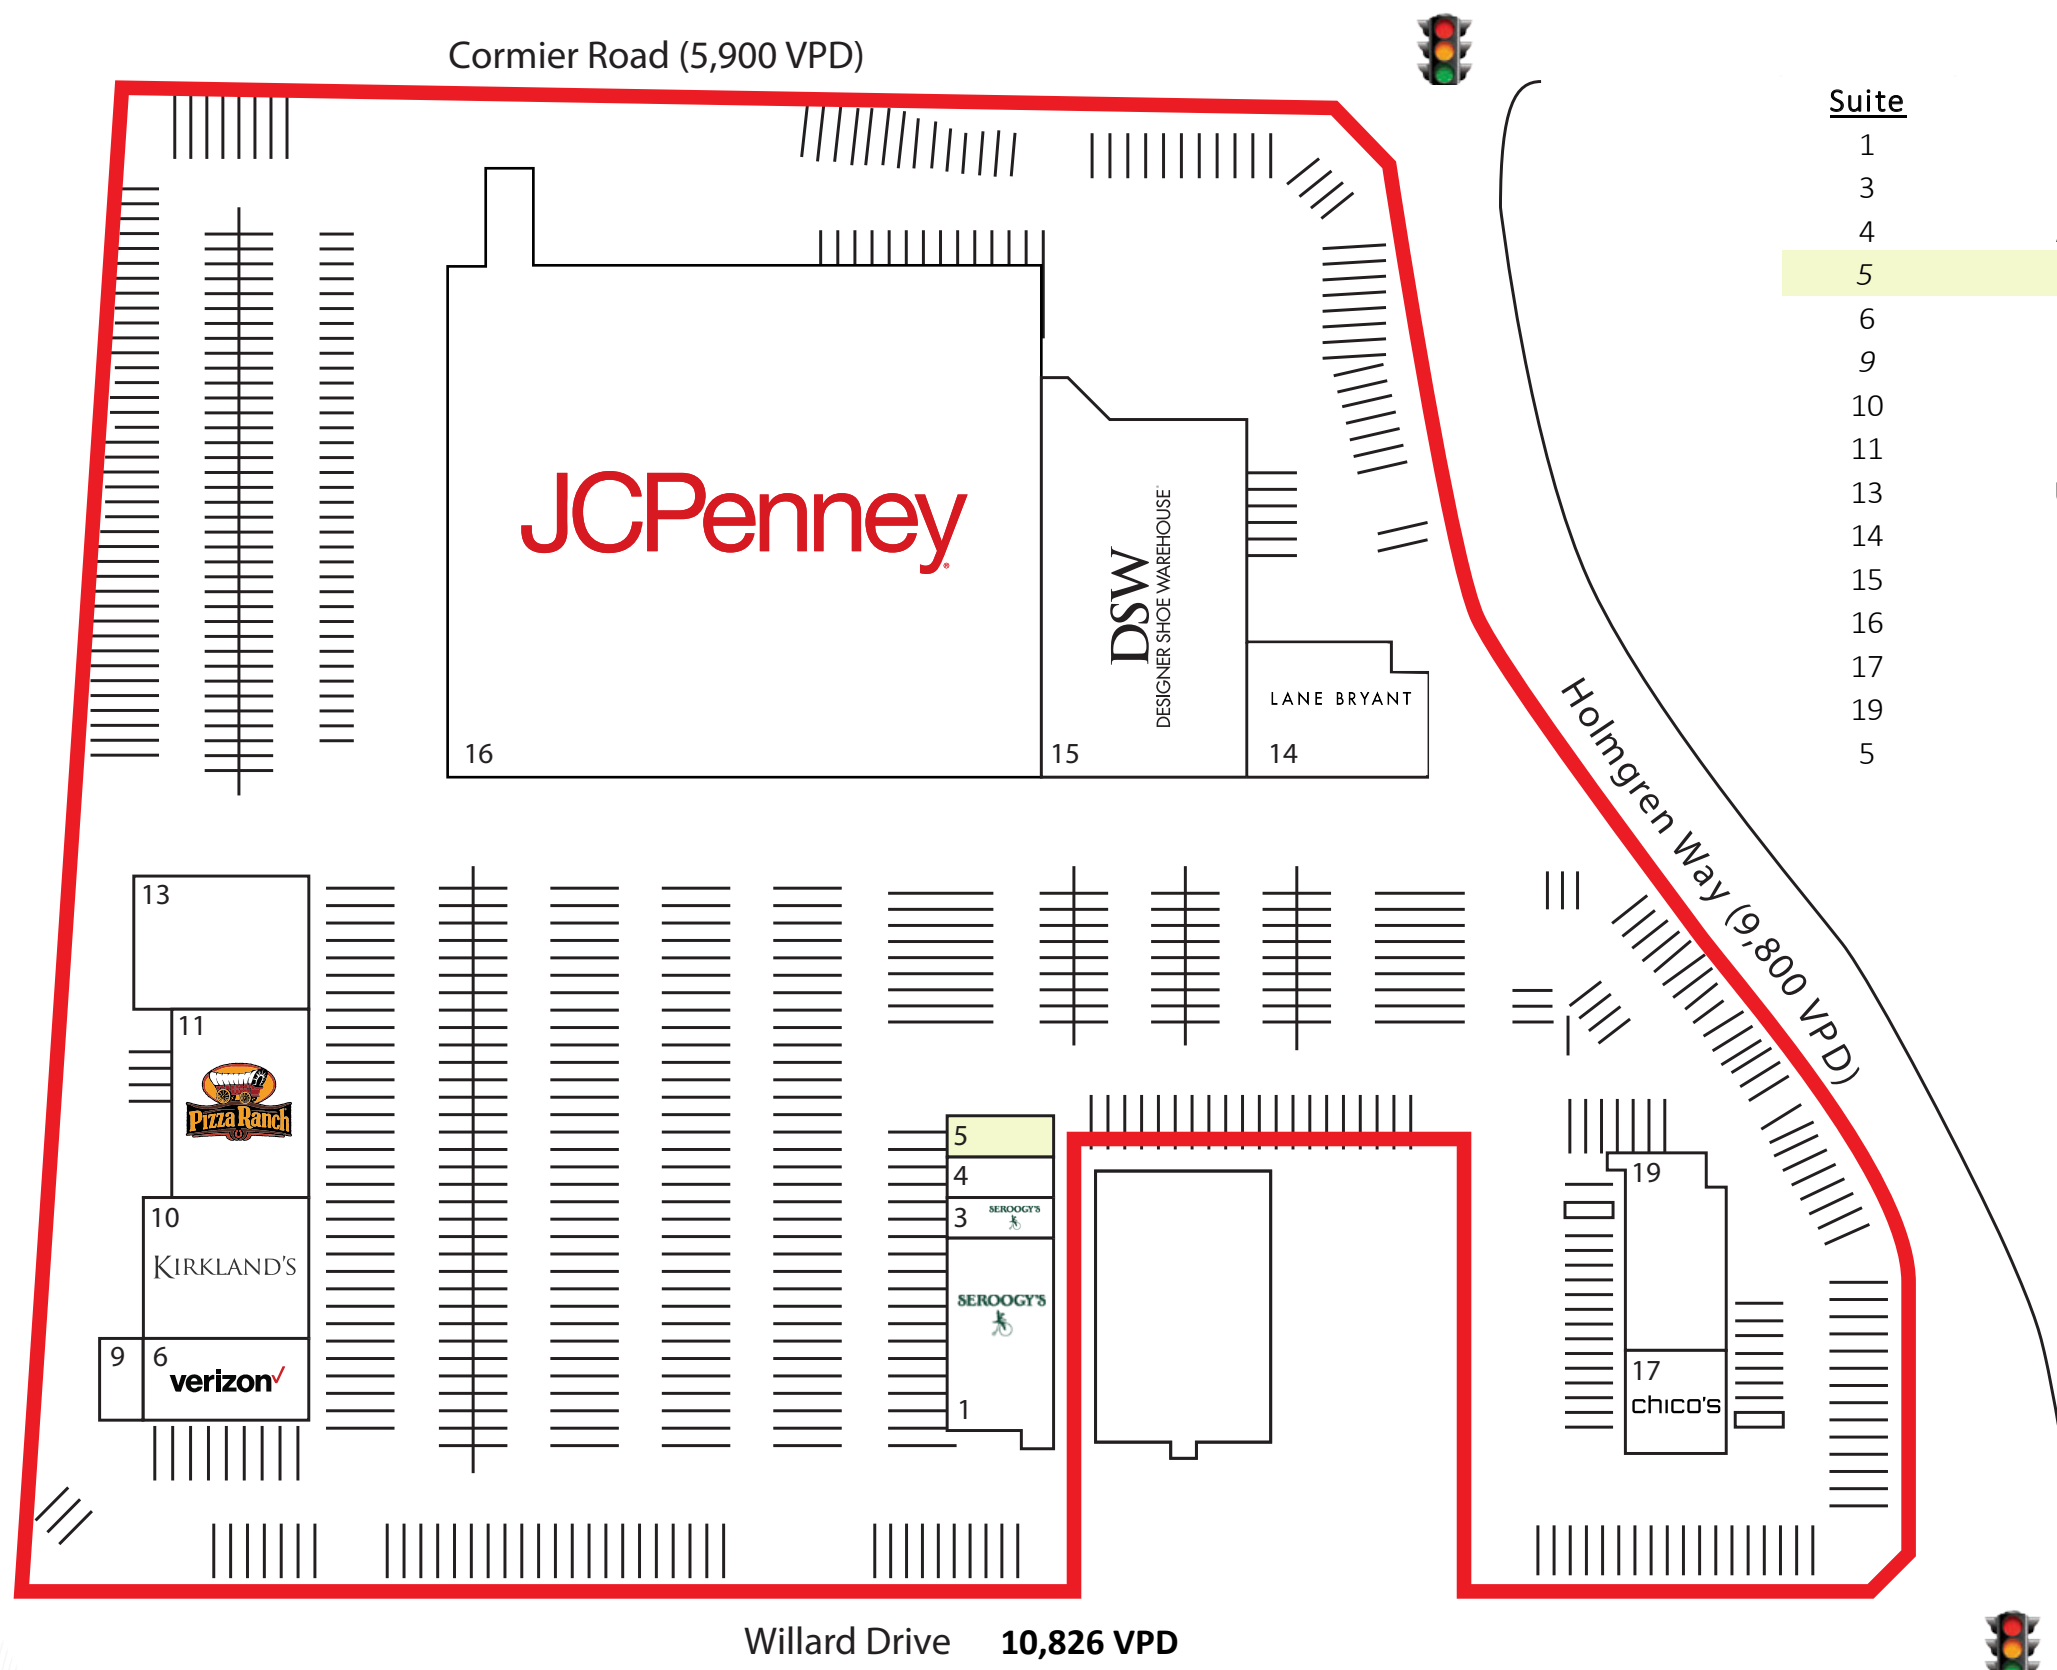

**VILLAGE AT BAY PARK  
ASHWAUBENON, WI**

760 WILLARD DR.

SITE PLAN  
**SP**

Suite	Tenant	Square Feet
1	Seroogy's	6,300
3	Seroogy's	1,496
4	Attractive Nail Spa	1,500
5	Available	1,500
6	Verizon Wireless	4,500
9	Be A Belle	1,500
10	Kirkland's	8,000
11	Pizza Ranch	8,000
13	Uptown Cheap skate	8,000
14	Lane Bryant	7,600
15	DSW	23,878
16	JCPenney	98,500
17	Chico's	4,000
19	Twist Boutique	5,980
5	Available	1,500