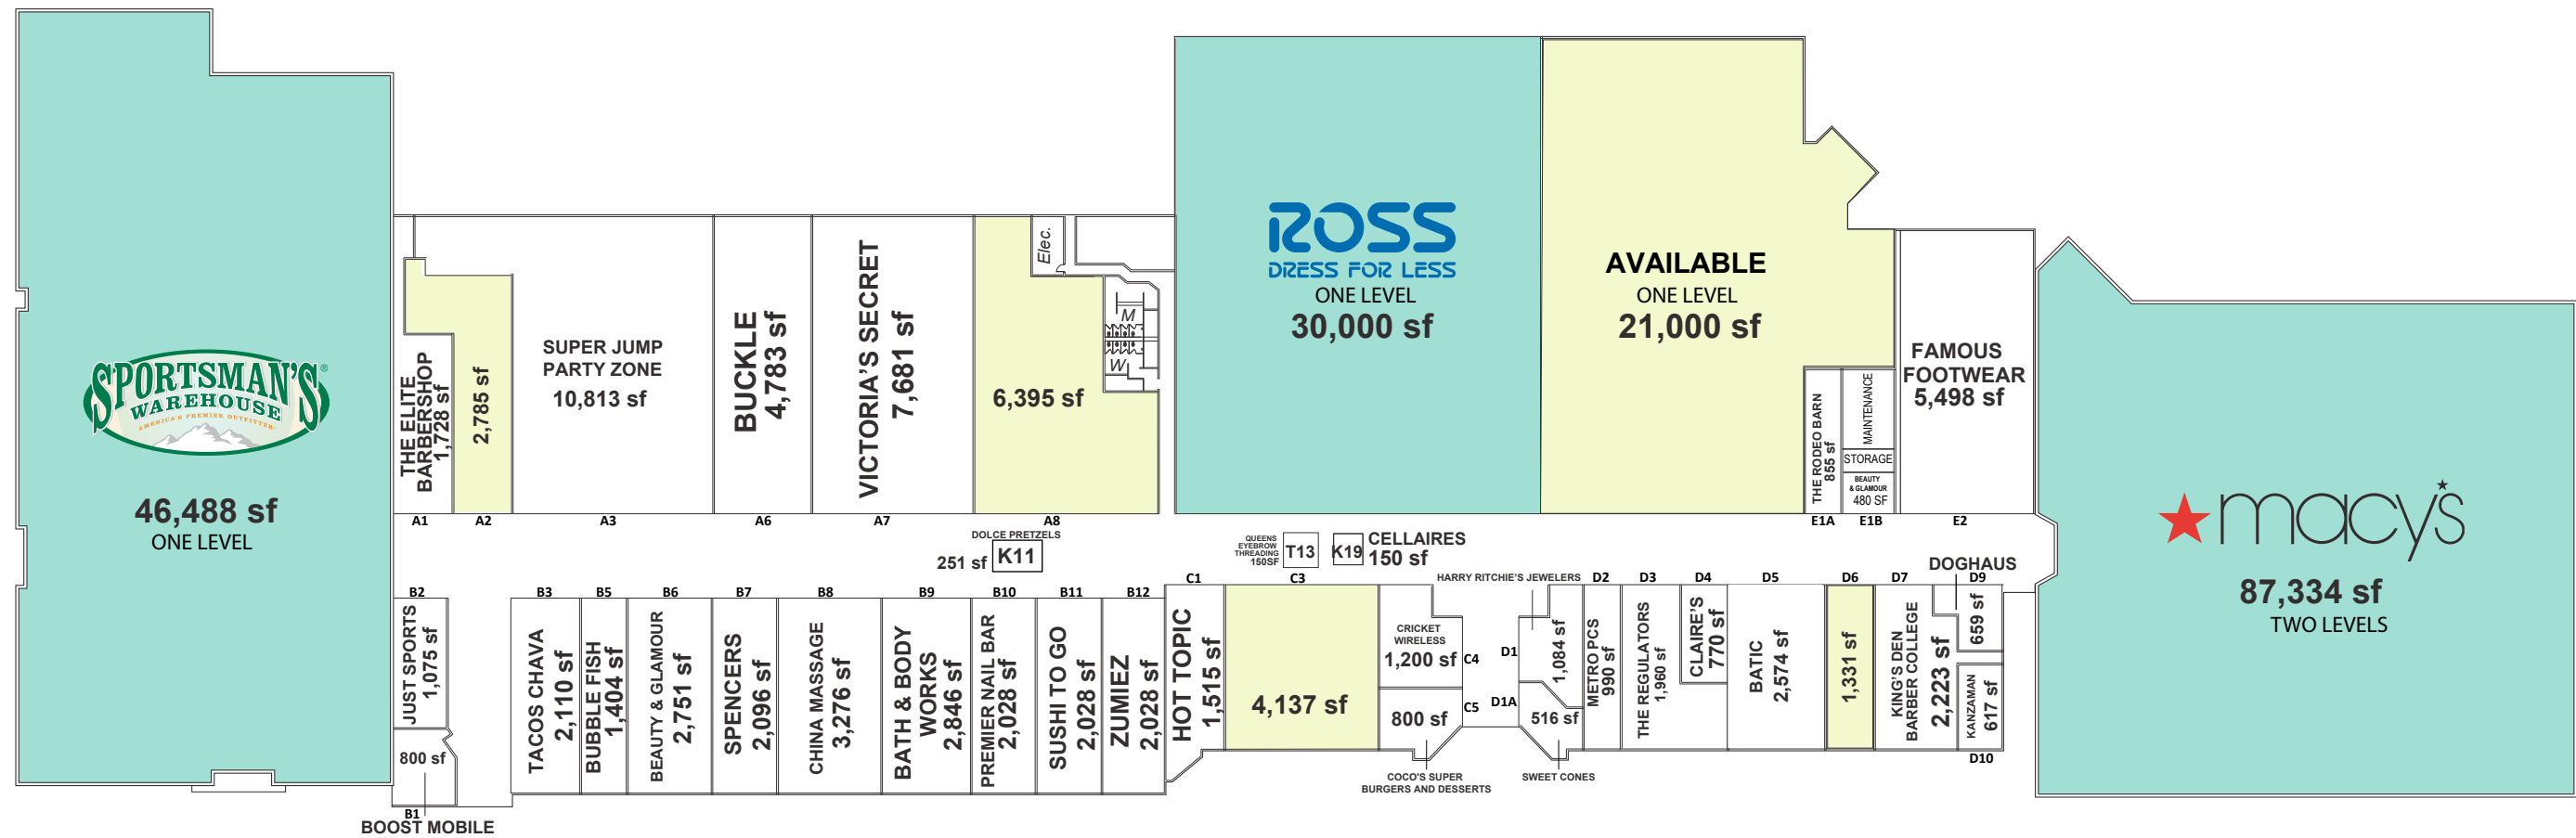

LEASING BY:

LEASED
 AVAILABLE

**WENATCHEE MALL
WENATCHEE, WA**

511 VALLEY MALL PKWY.

LEASE PLAN
LP