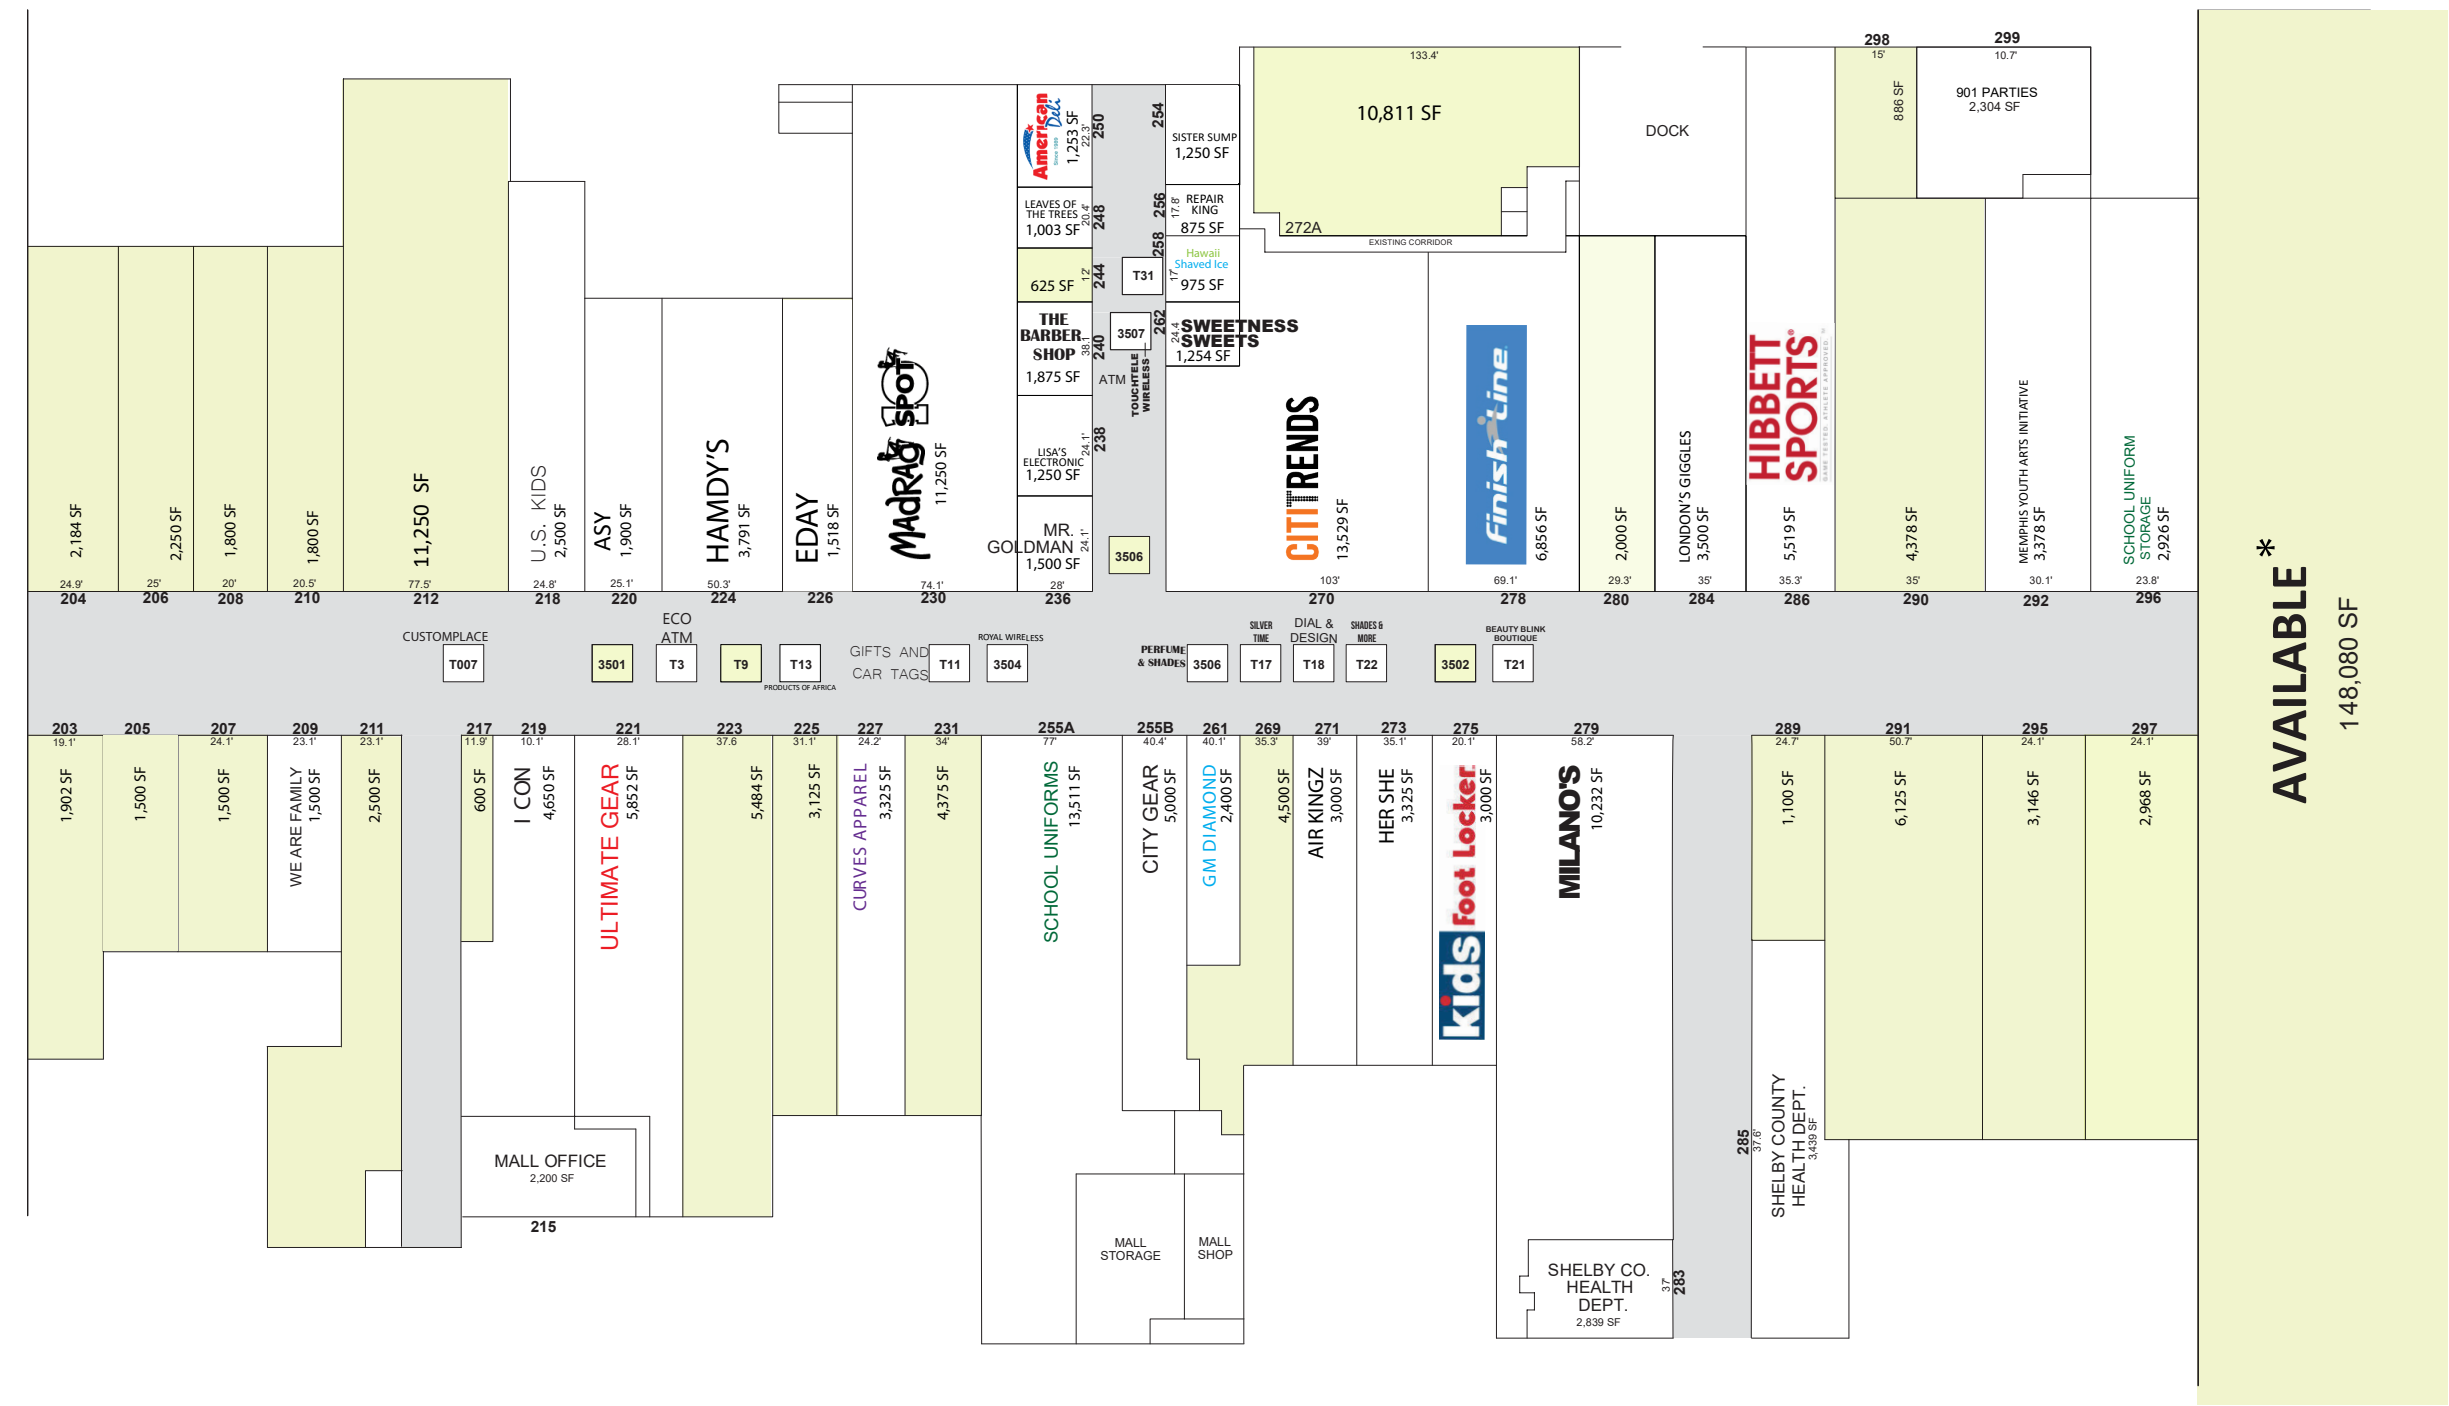

LEASING BY:

**SOUTHLAND MALL  
MEMPHIS, TN**

1215 EAST SHELBY DR.

LEASE PLAN  
**LP**

**PUBLIC STORAGE\***

163,623 SF

**AVAILABLE \***  
148,080 SF

LEASED