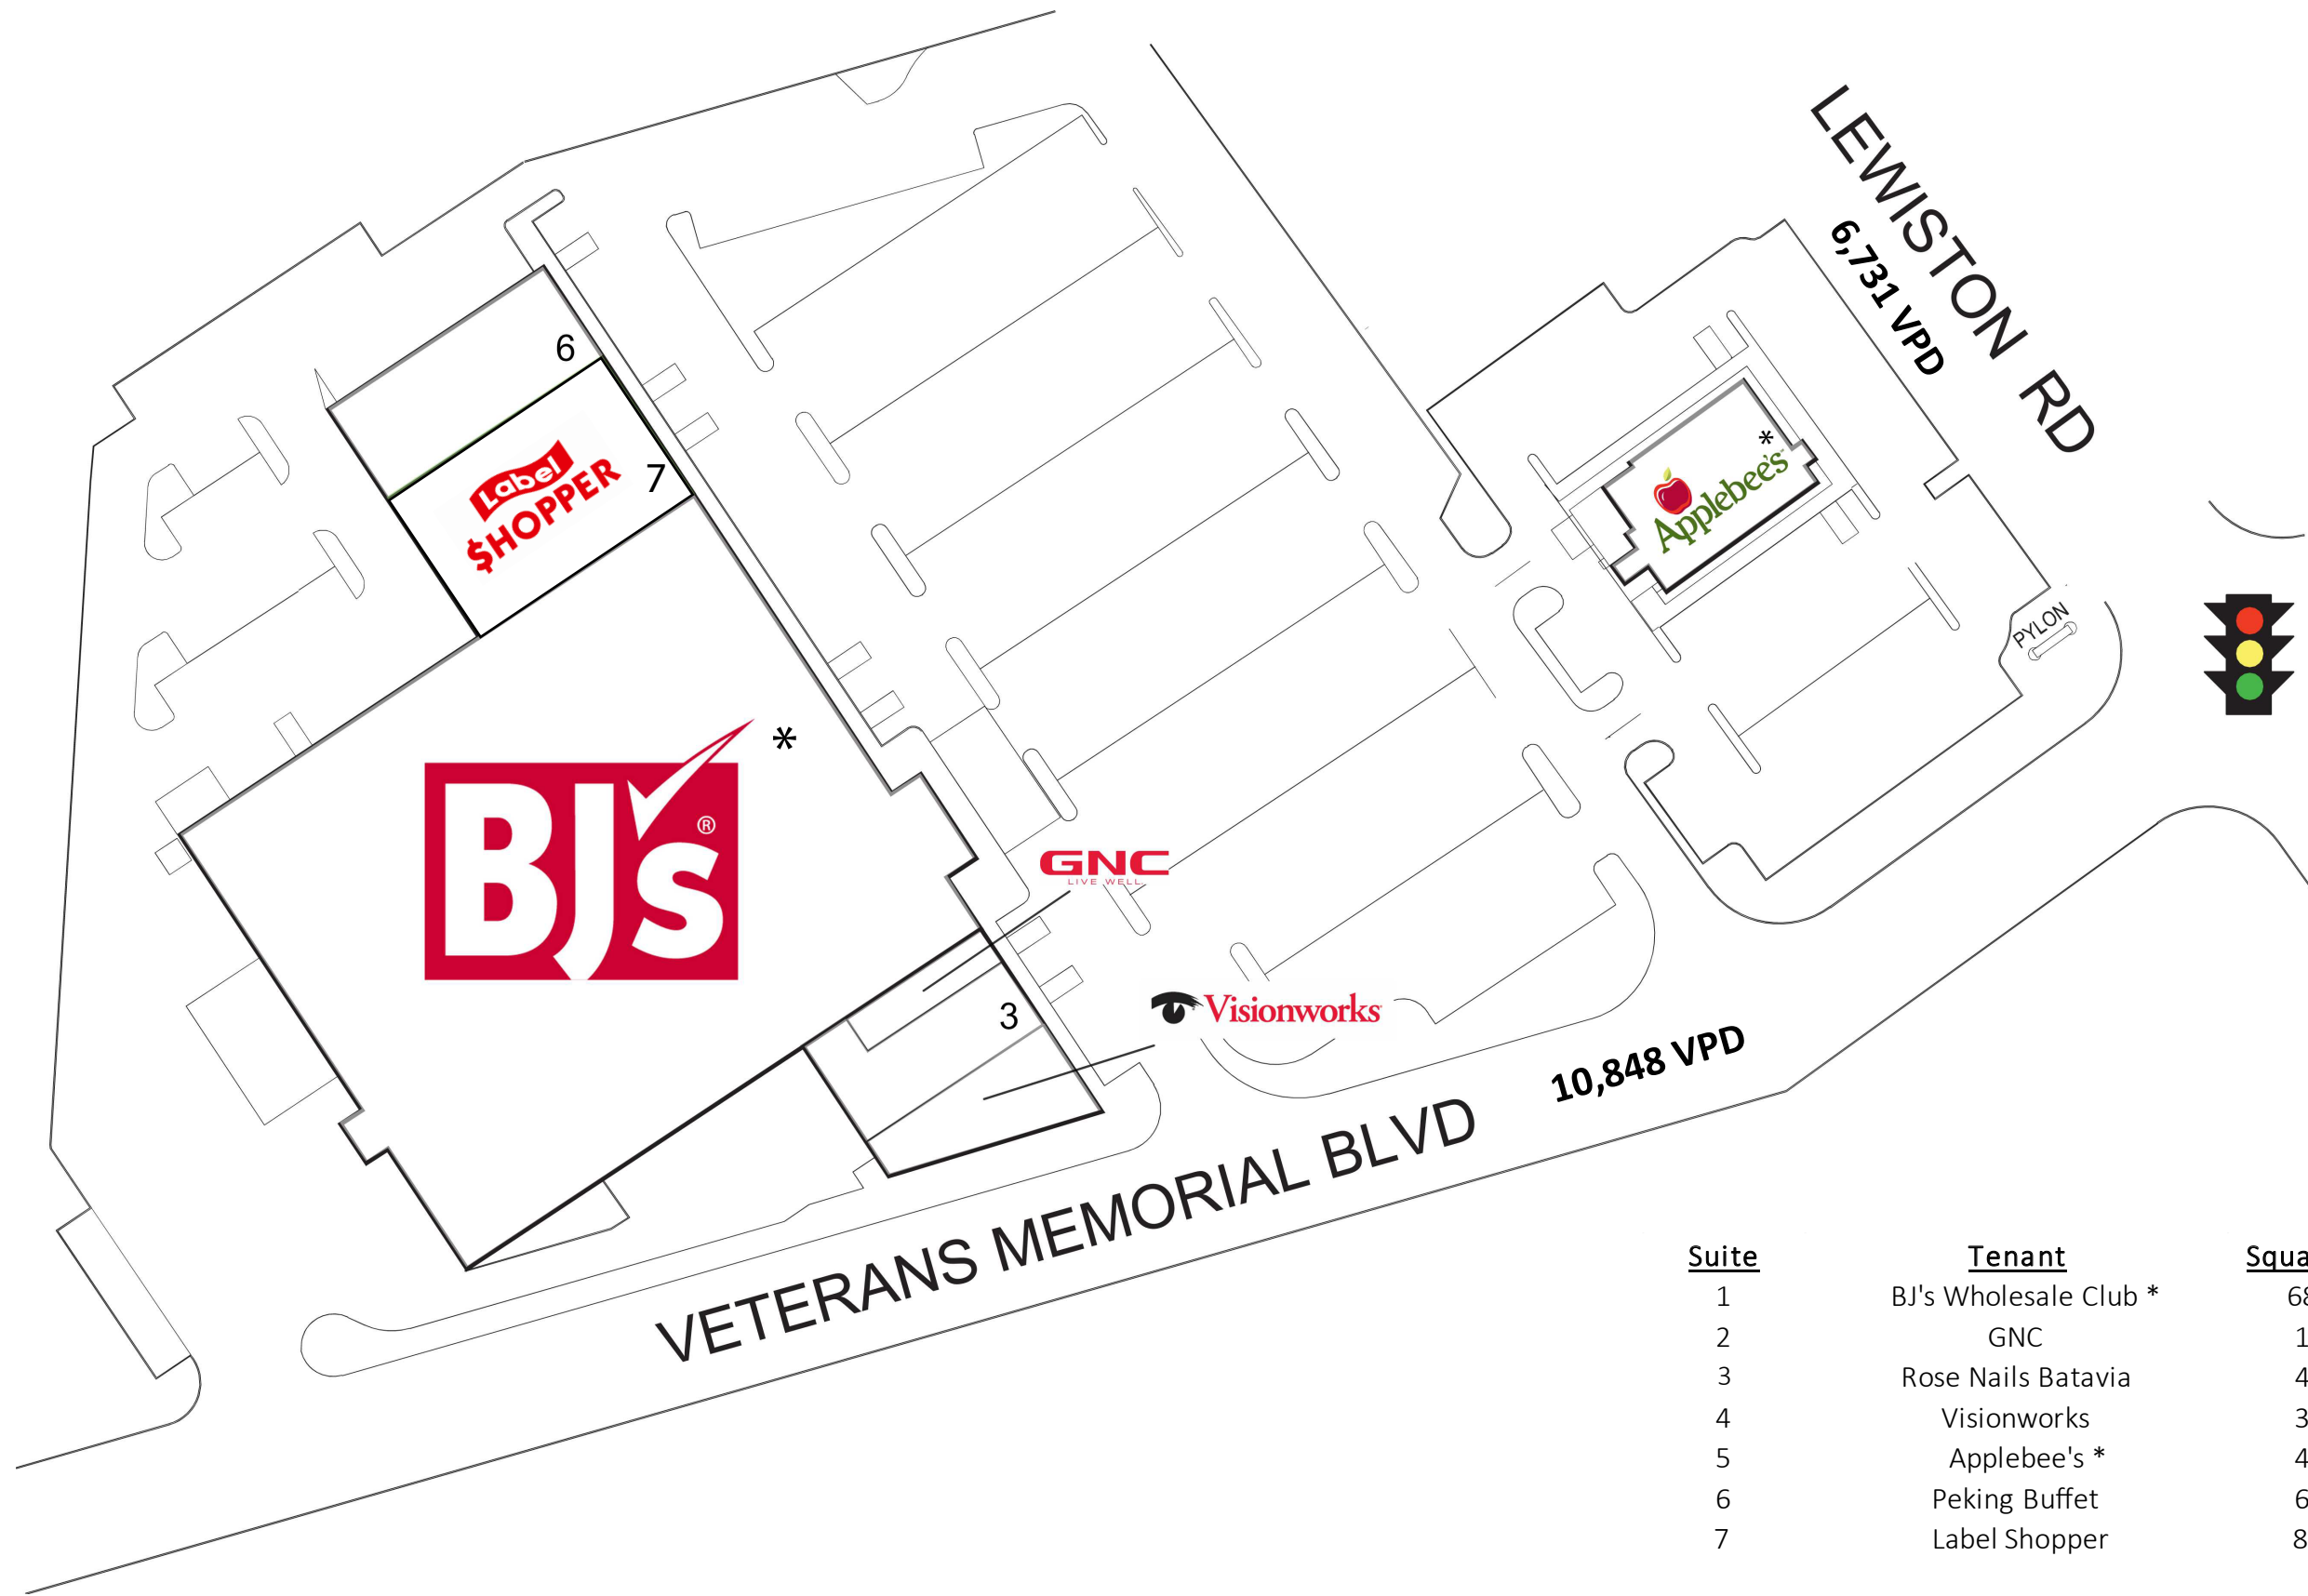

**BJ'S PLAZA
 BATAVIA, NY**

<u>Suite</u>	<u>Tenant</u>	<u>Square Feet</u>
1	BJ's Wholesale Club *	68,160
2	GNC	1,275
3	Rose Nails Batavia	4,000
4	Visionworks	3,425
5	Applebee's *	4,738
6	Peking Buffet	6,000
7	Label Shopper	8,248