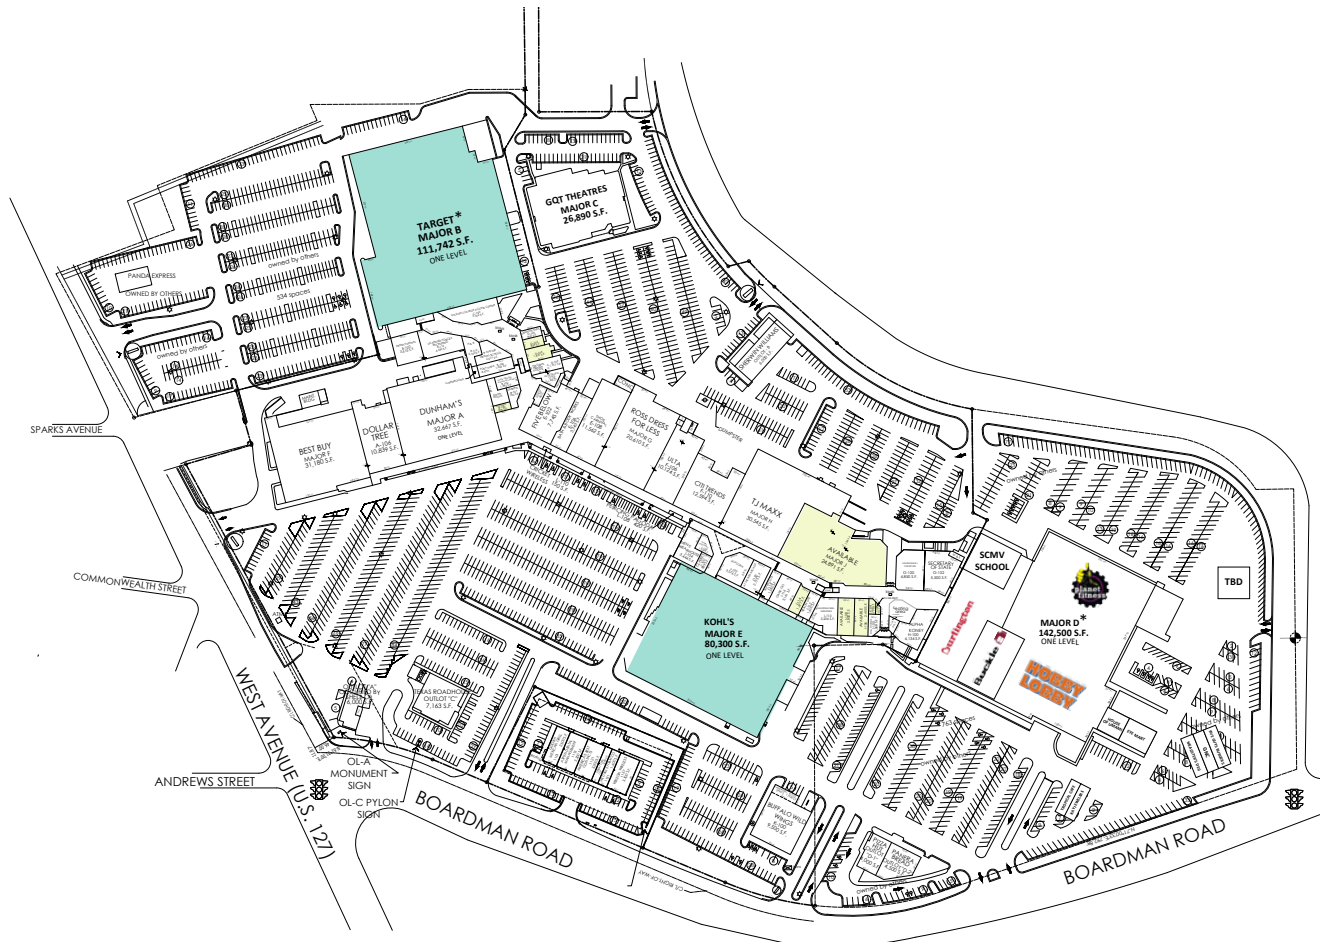

JACKSON CROSSING

Southwest Corner of Interstate 94 & US Route 127 Jackson, MI 49202

LEASE PLAN

*NOT OWNED

LEASED AVAILABLE

MASON
ASSET MANAGEMENT

T: 516 371.5858
E: leasing@masonam.com
150 Great Neck Road Suite 402
Great Neck, NY, 11021
www.masonam.com