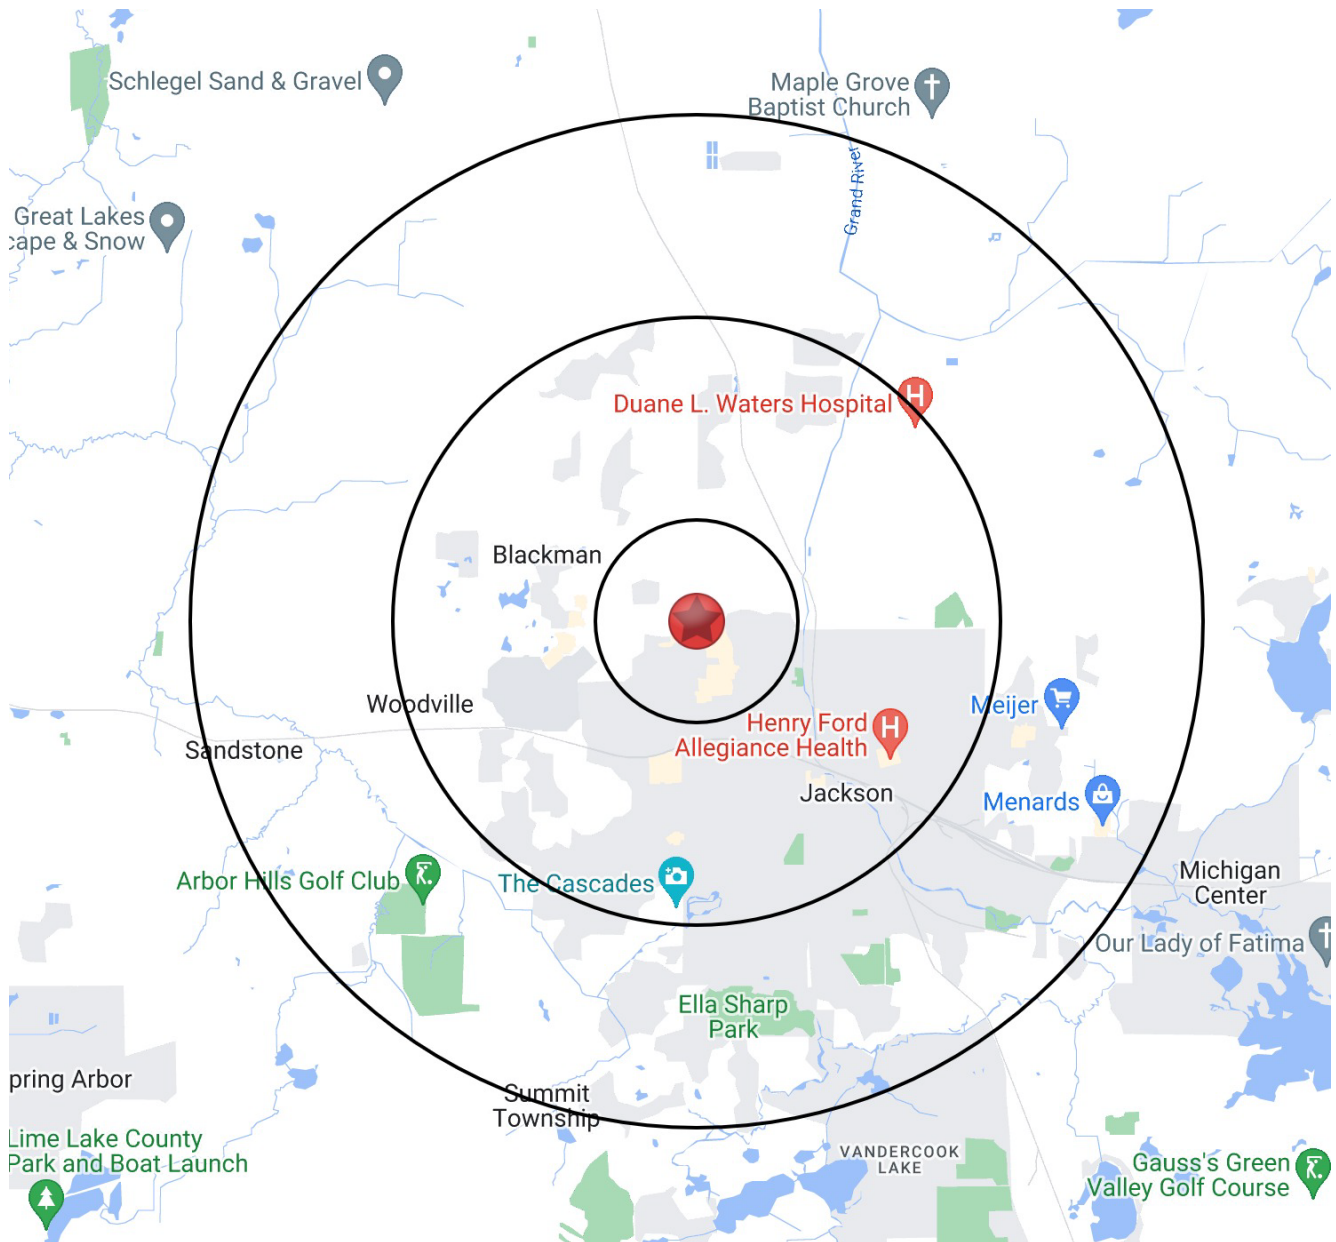

JACKSON CROSSING

Southwest Corner of Interstate 94 & US Route 127 Jackson, MI 49202

RADIUS MAP

MASON
ASSET MANAGEMENT

T: 516 371.5858
E: leasing@masonam.com
150 Great Neck Road Suite 402
Great Neck, NY, 11021
www.masonam.com