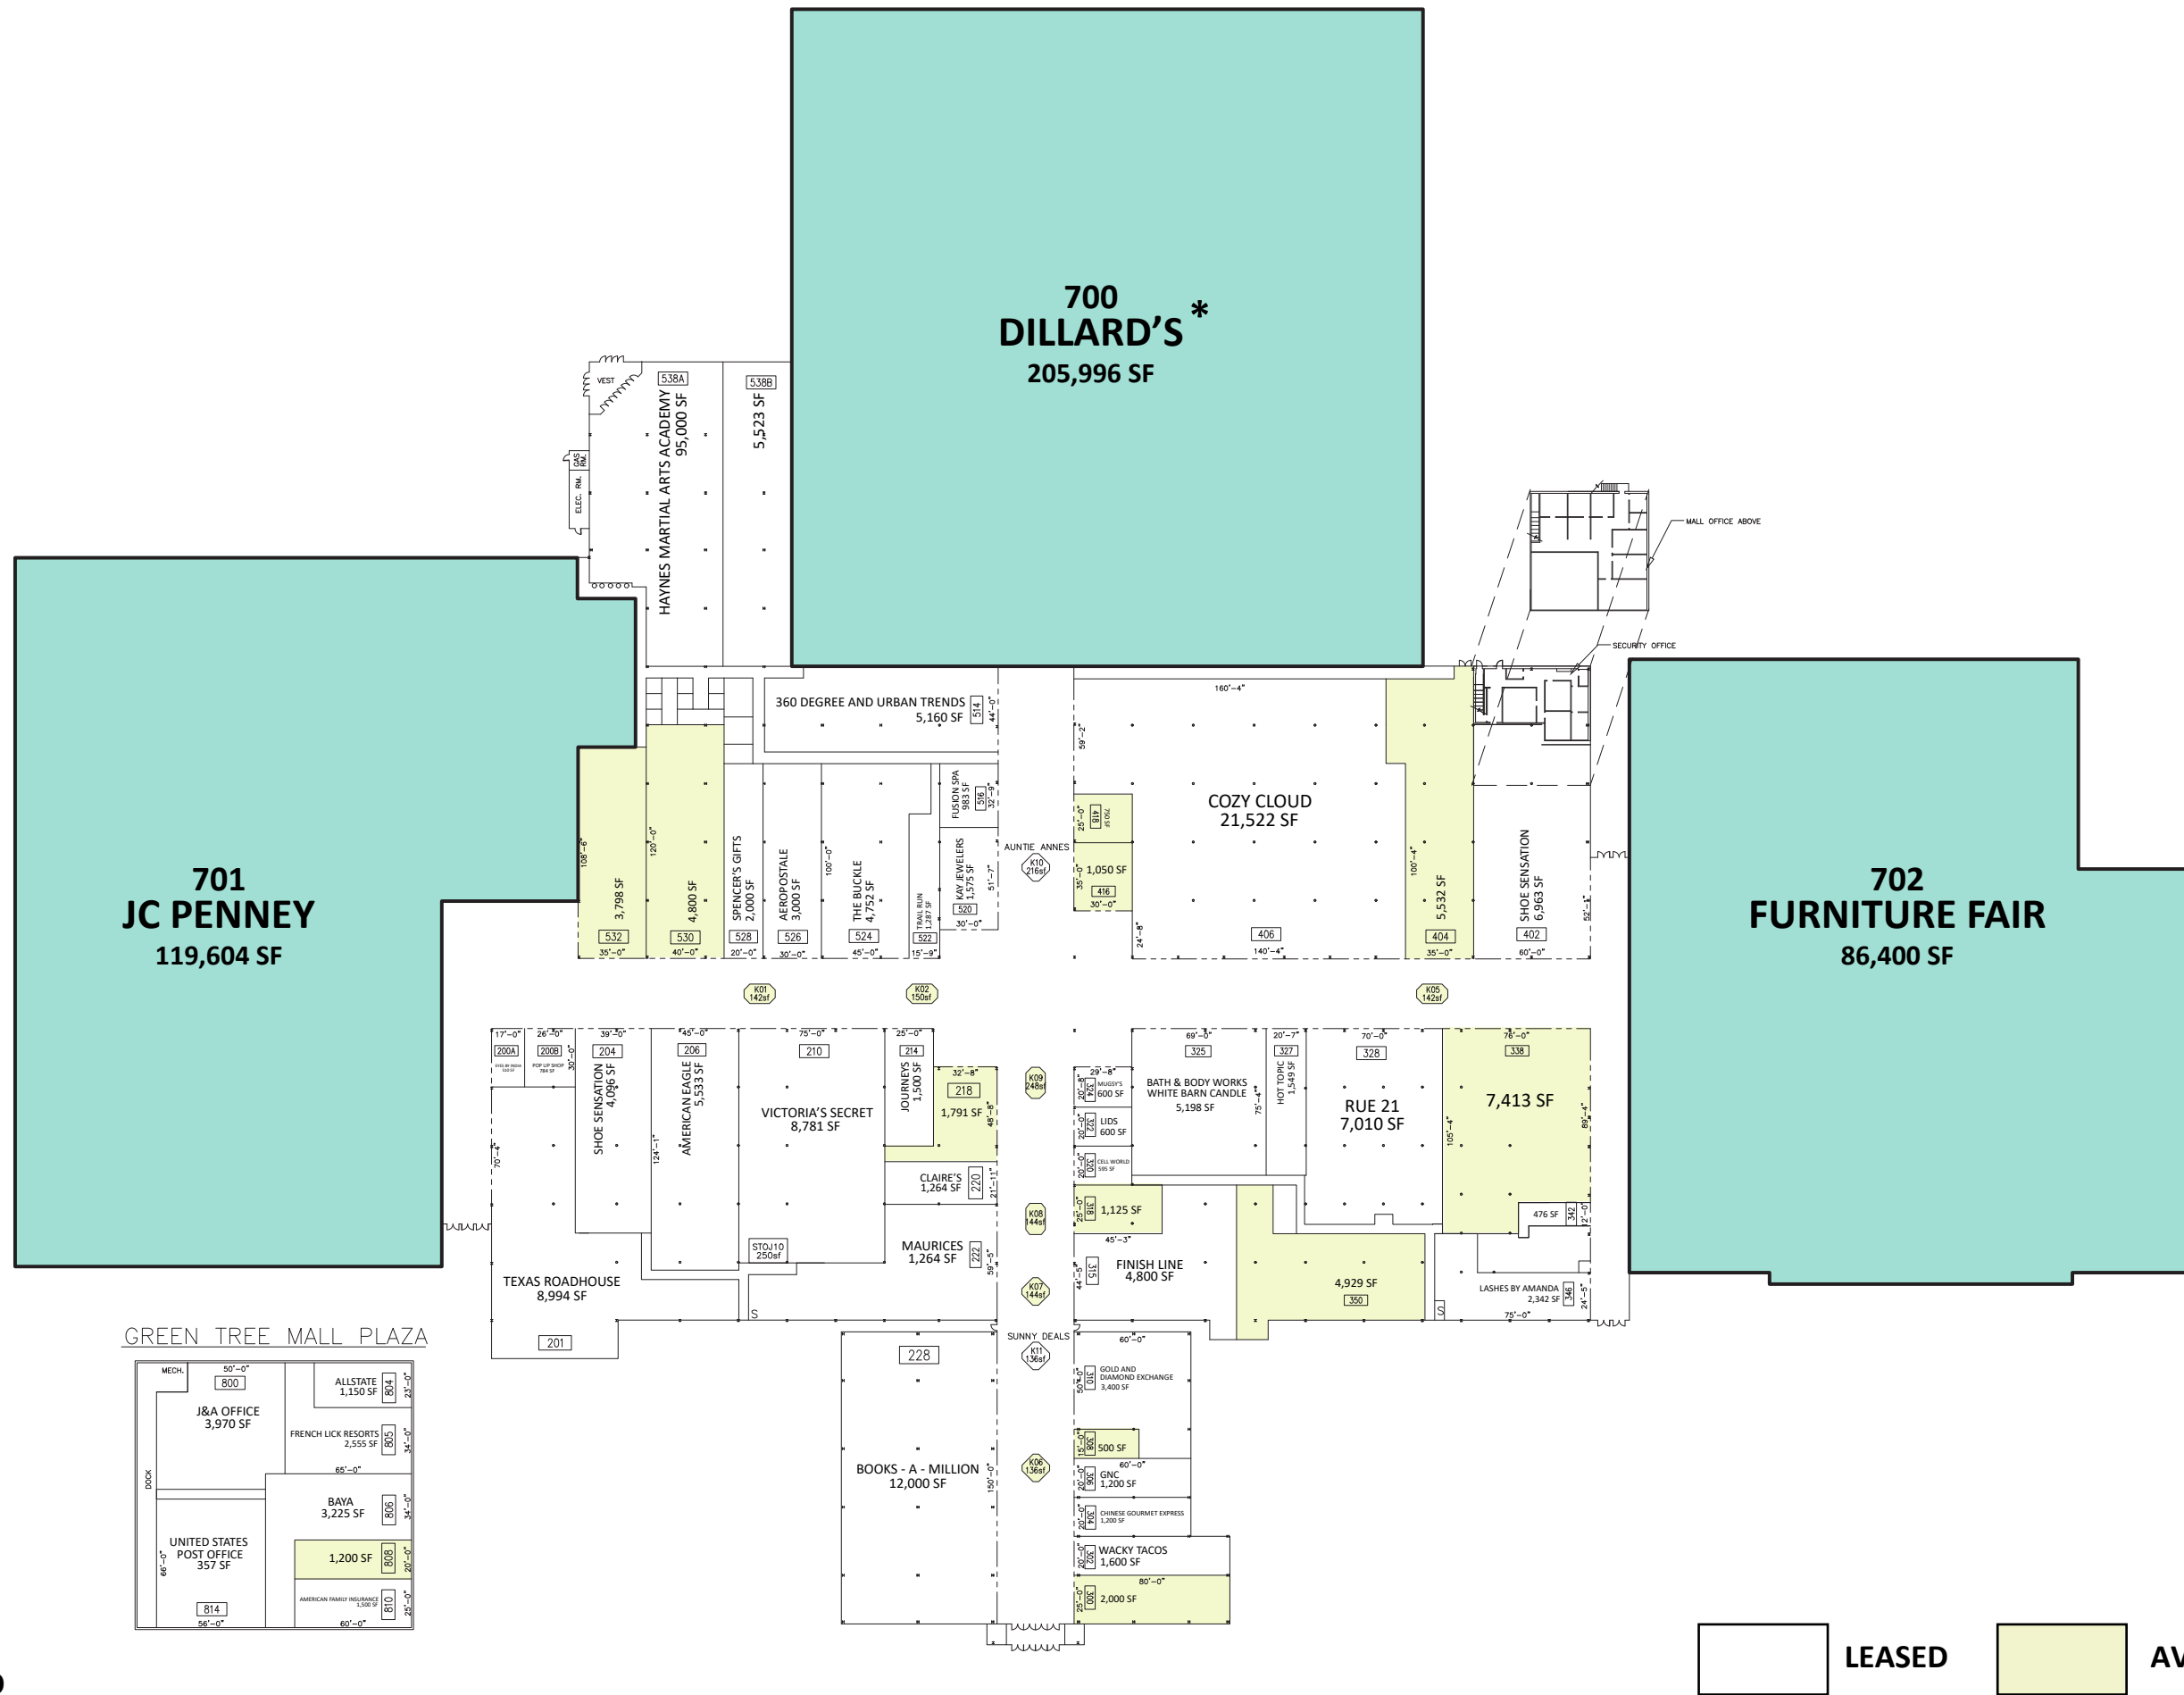

GREEN TREE MALL CLARKSVILLE, IN

757 E LEWIS &
CLARK PKWY

LEASE PLAN
LP

*NOT OWNED