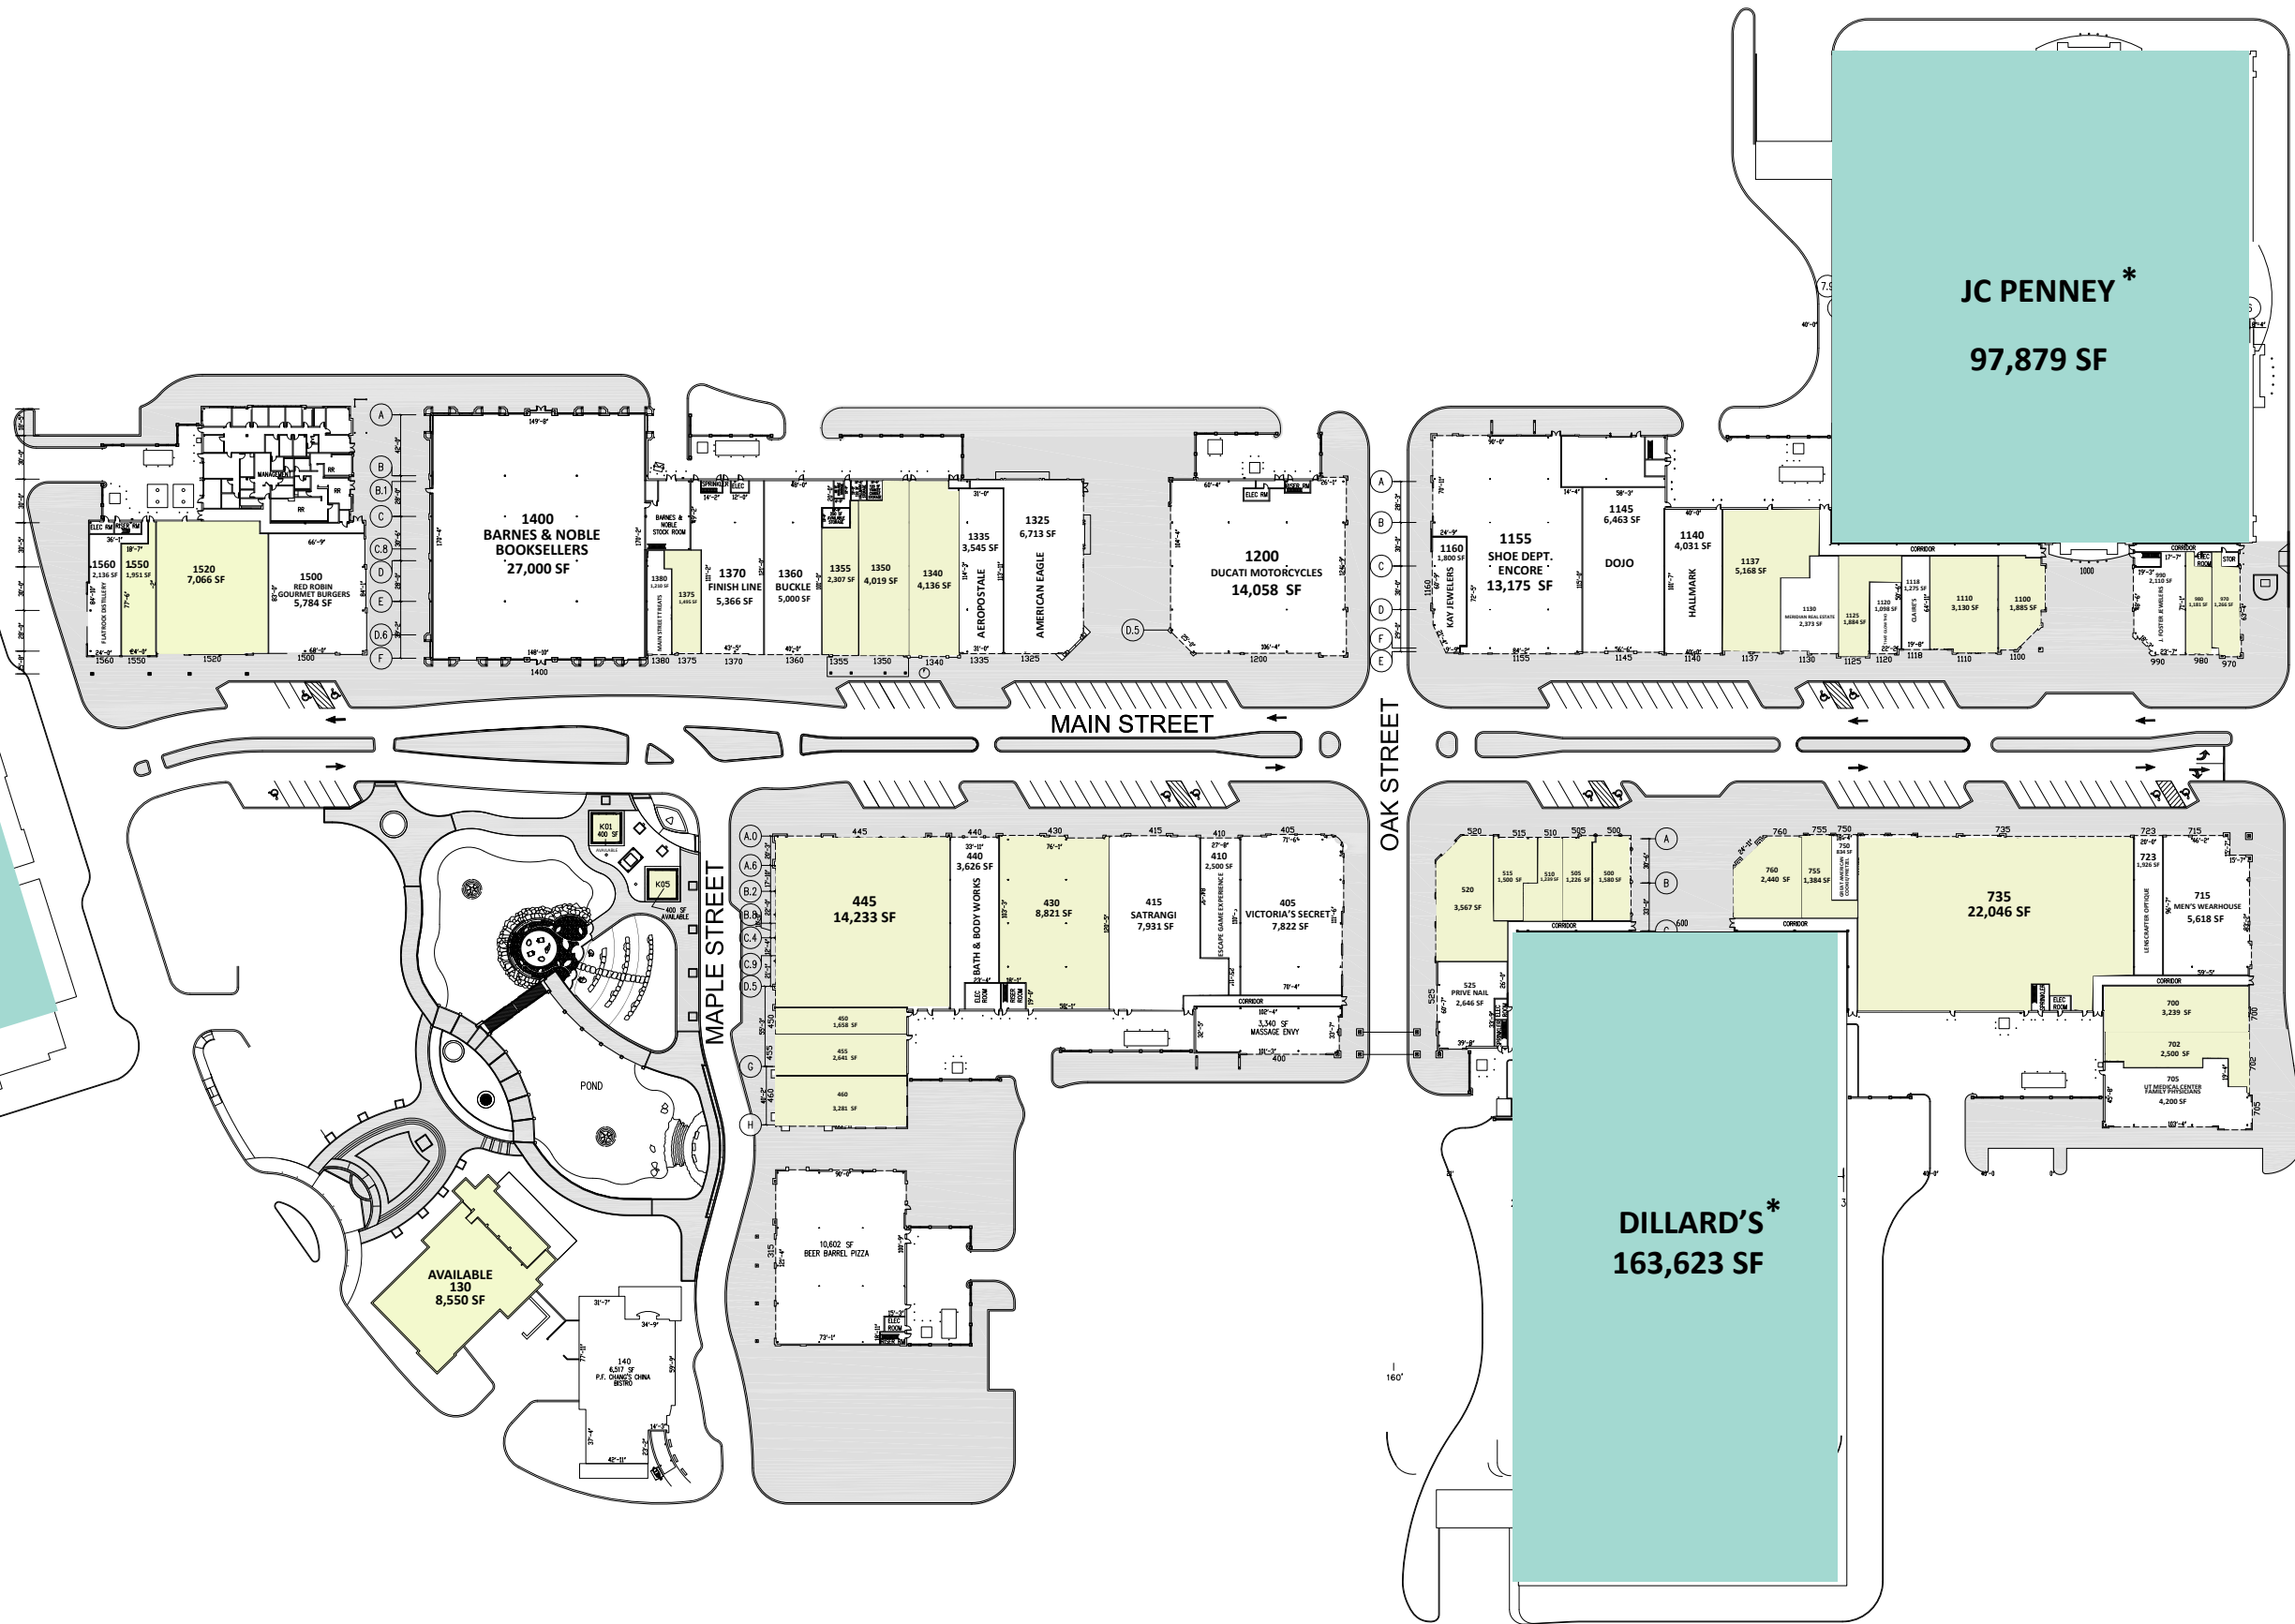

LEASING BY:

**SHOPS AT FALLEN TIMBERS  
MAUMEE, OH**

3100 MAIN ST.

SITE PLAN  
LP

RUSSEL RD. 3,344 VPD

\*NOT OWNED