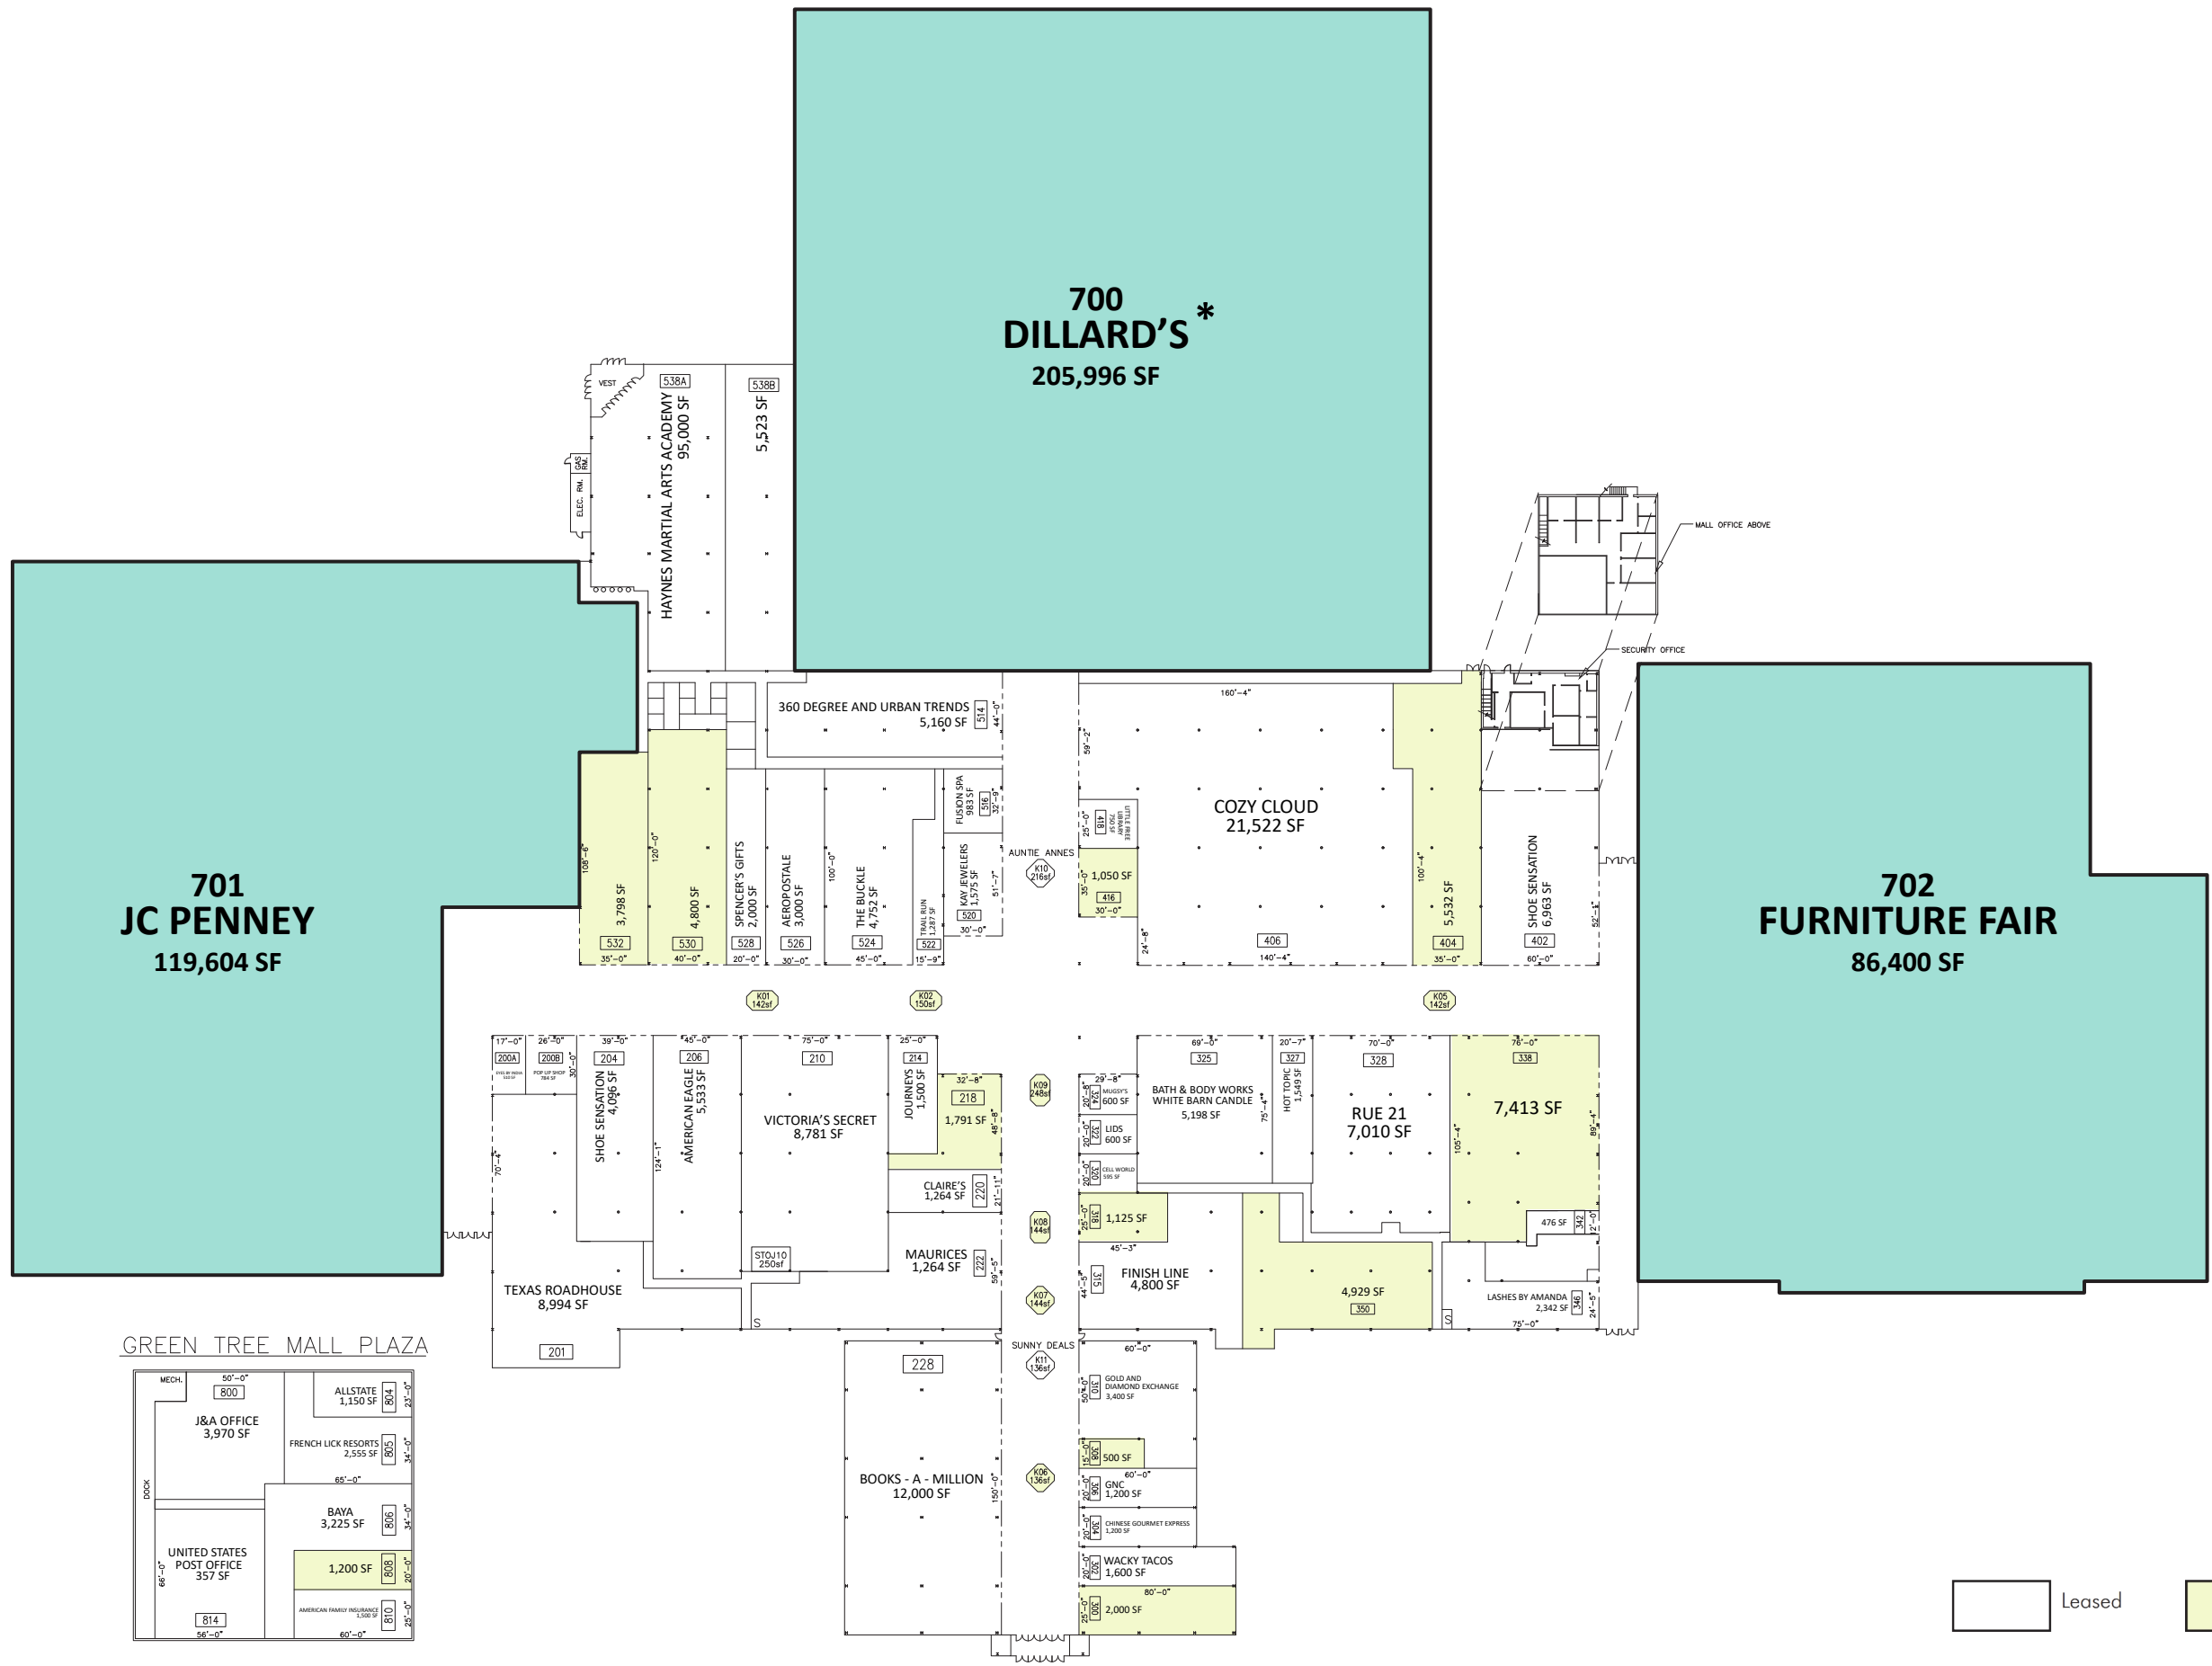

**GREEN TREE MALL
CLARKSVILLE, IN**

757 E LEWIS & CLARK PKWY,

LEASE PLAN
LP

*NOT OWNED