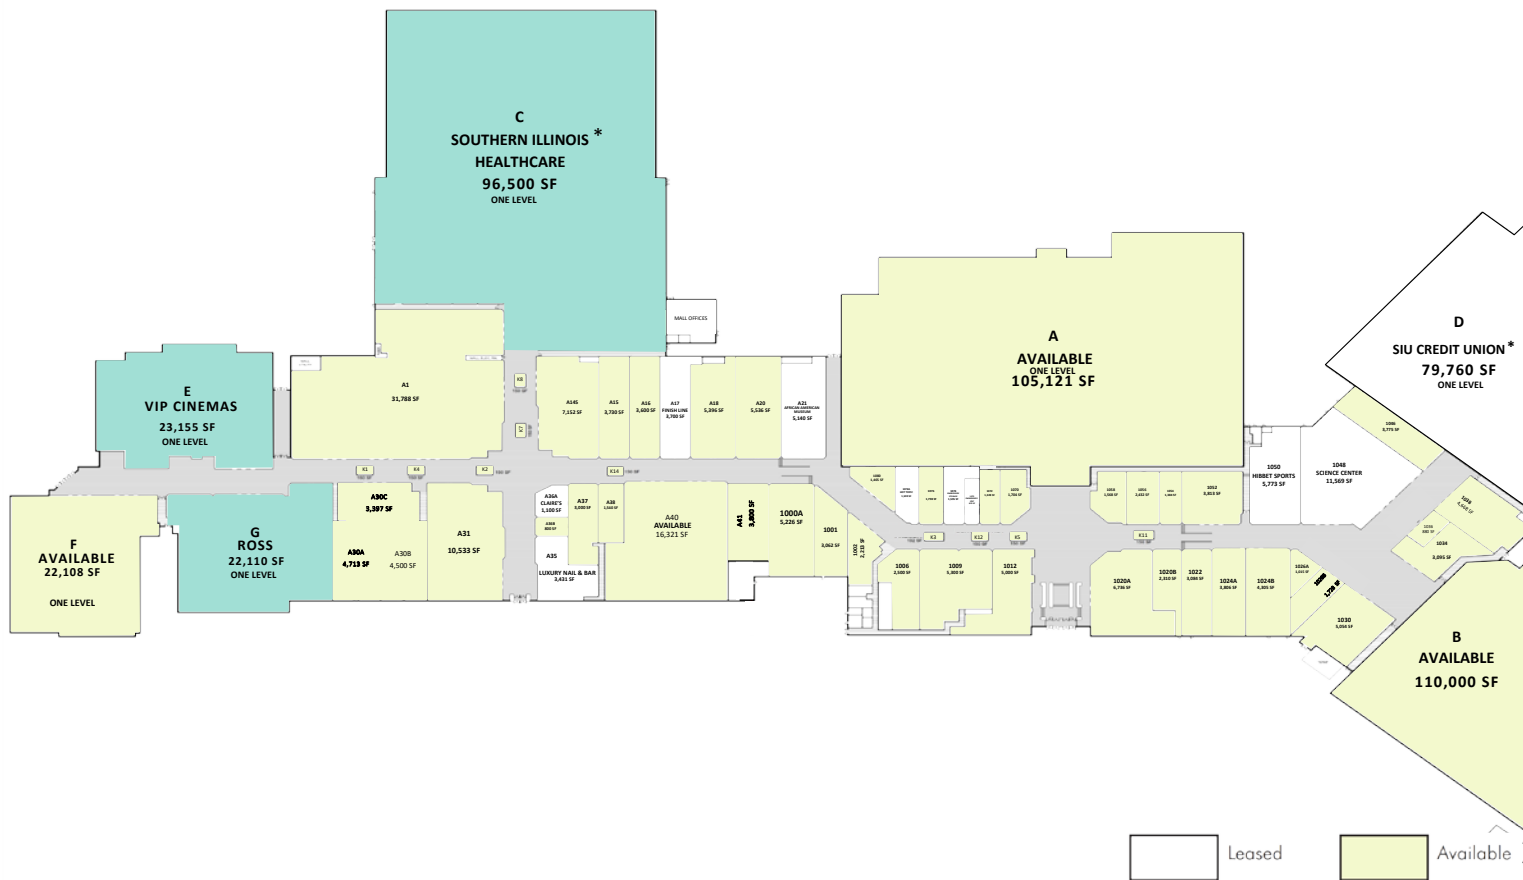

UNIVERSITY MALL

1237 E. Main St. Carbondale, IL 62901

LEASE PLAN

*NOT OWNED

MASON
ASSET MANAGEMENT

T: 516 371.5858
E: leasing@masonam.com
150 Great Neck Road Suite 402
Great Neck, NY, 11021
www.masonam.com