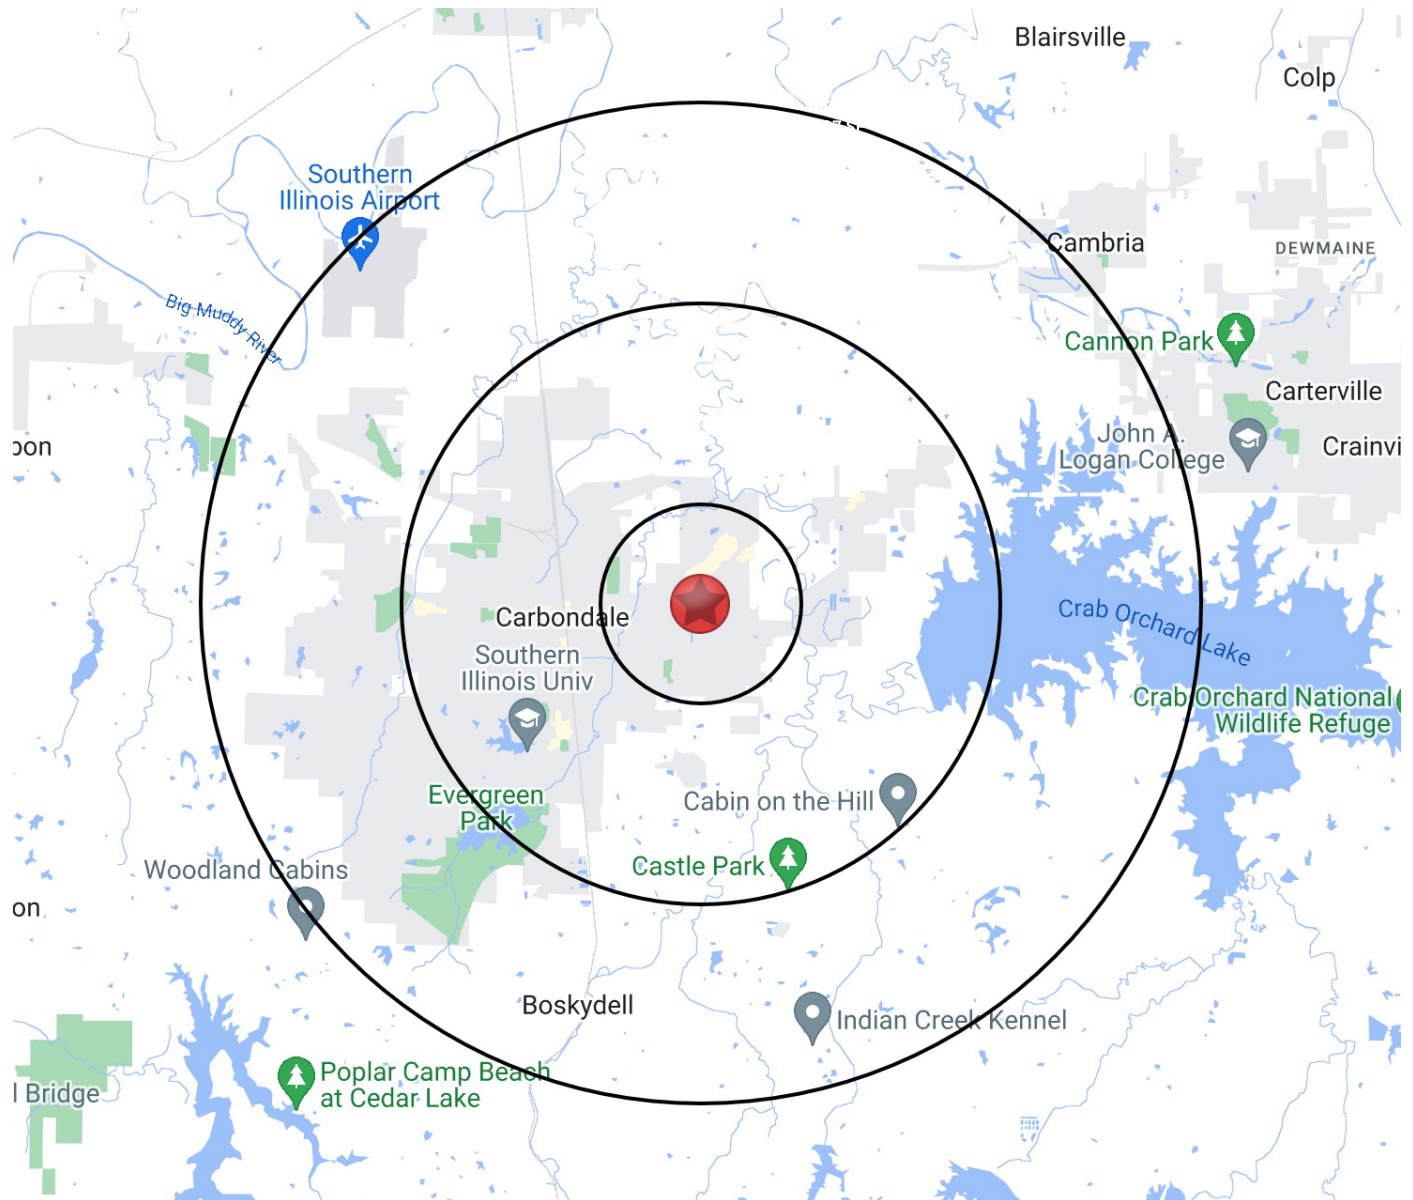

UNIVERSITY MALL

1237 E. Main St. Carbondale, IL 62901

RADIUS MAP

MASON
ASSET MANAGEMENT

T: 516 371.5858
E: leasing@masonam.com
150 Great Neck Road Suite 402
Great Neck, NY, 11021
www.masonam.com