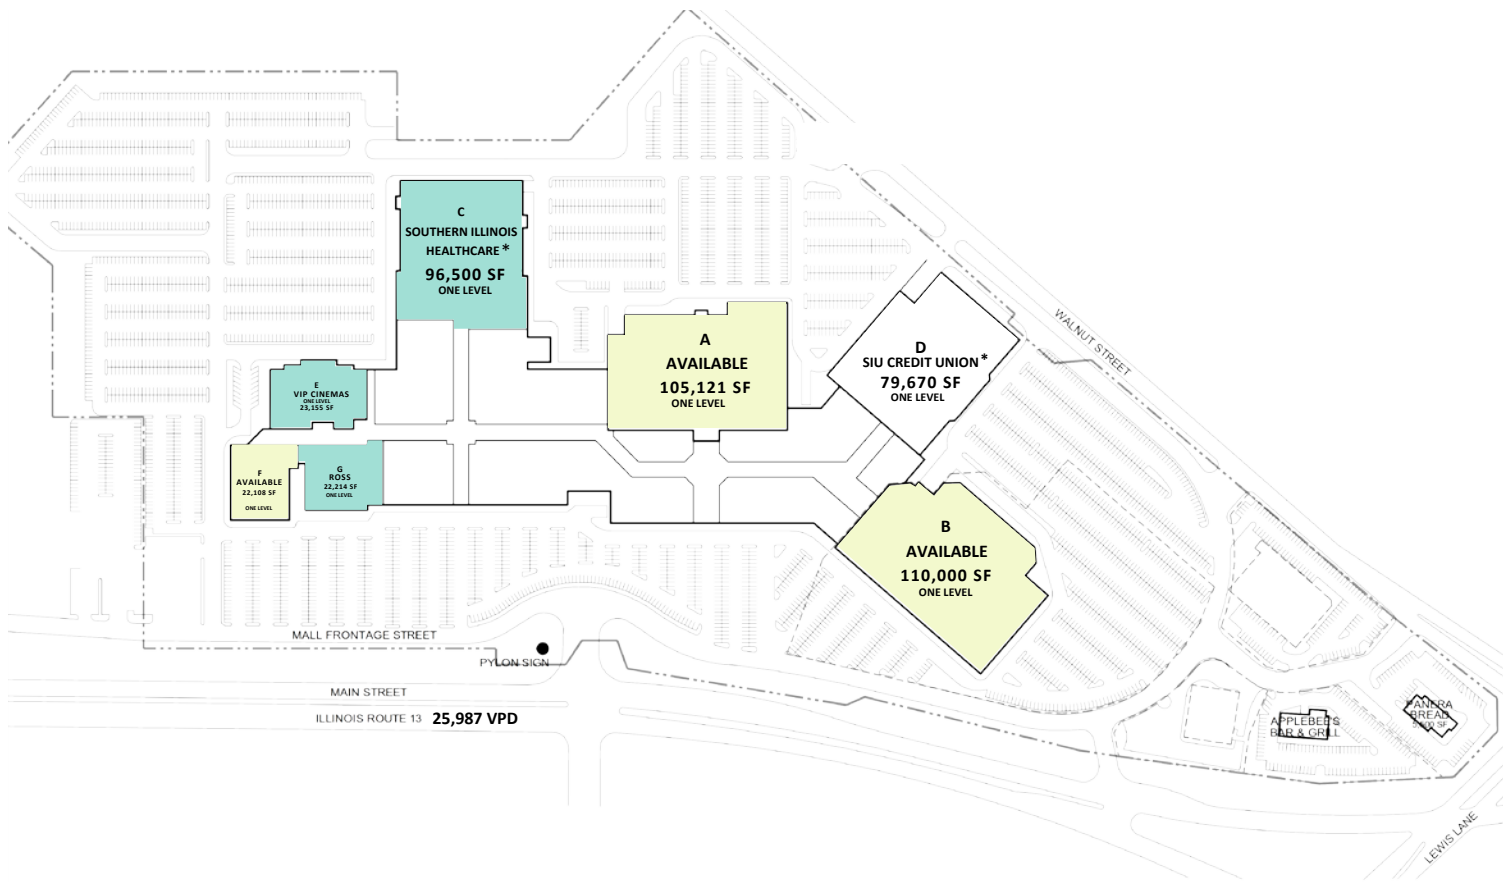

UNIVERSITY MALL

1237 E. Main St. Carbondale, IL 62901

SITE PLAN

*NOT OWNED

MASON
ASSET MANAGEMENT

T: 516 371.5858
E: leasing@masonam.com
150 Great Neck Road Suite 402
Great Neck, NY, 11021
www.masonam.com