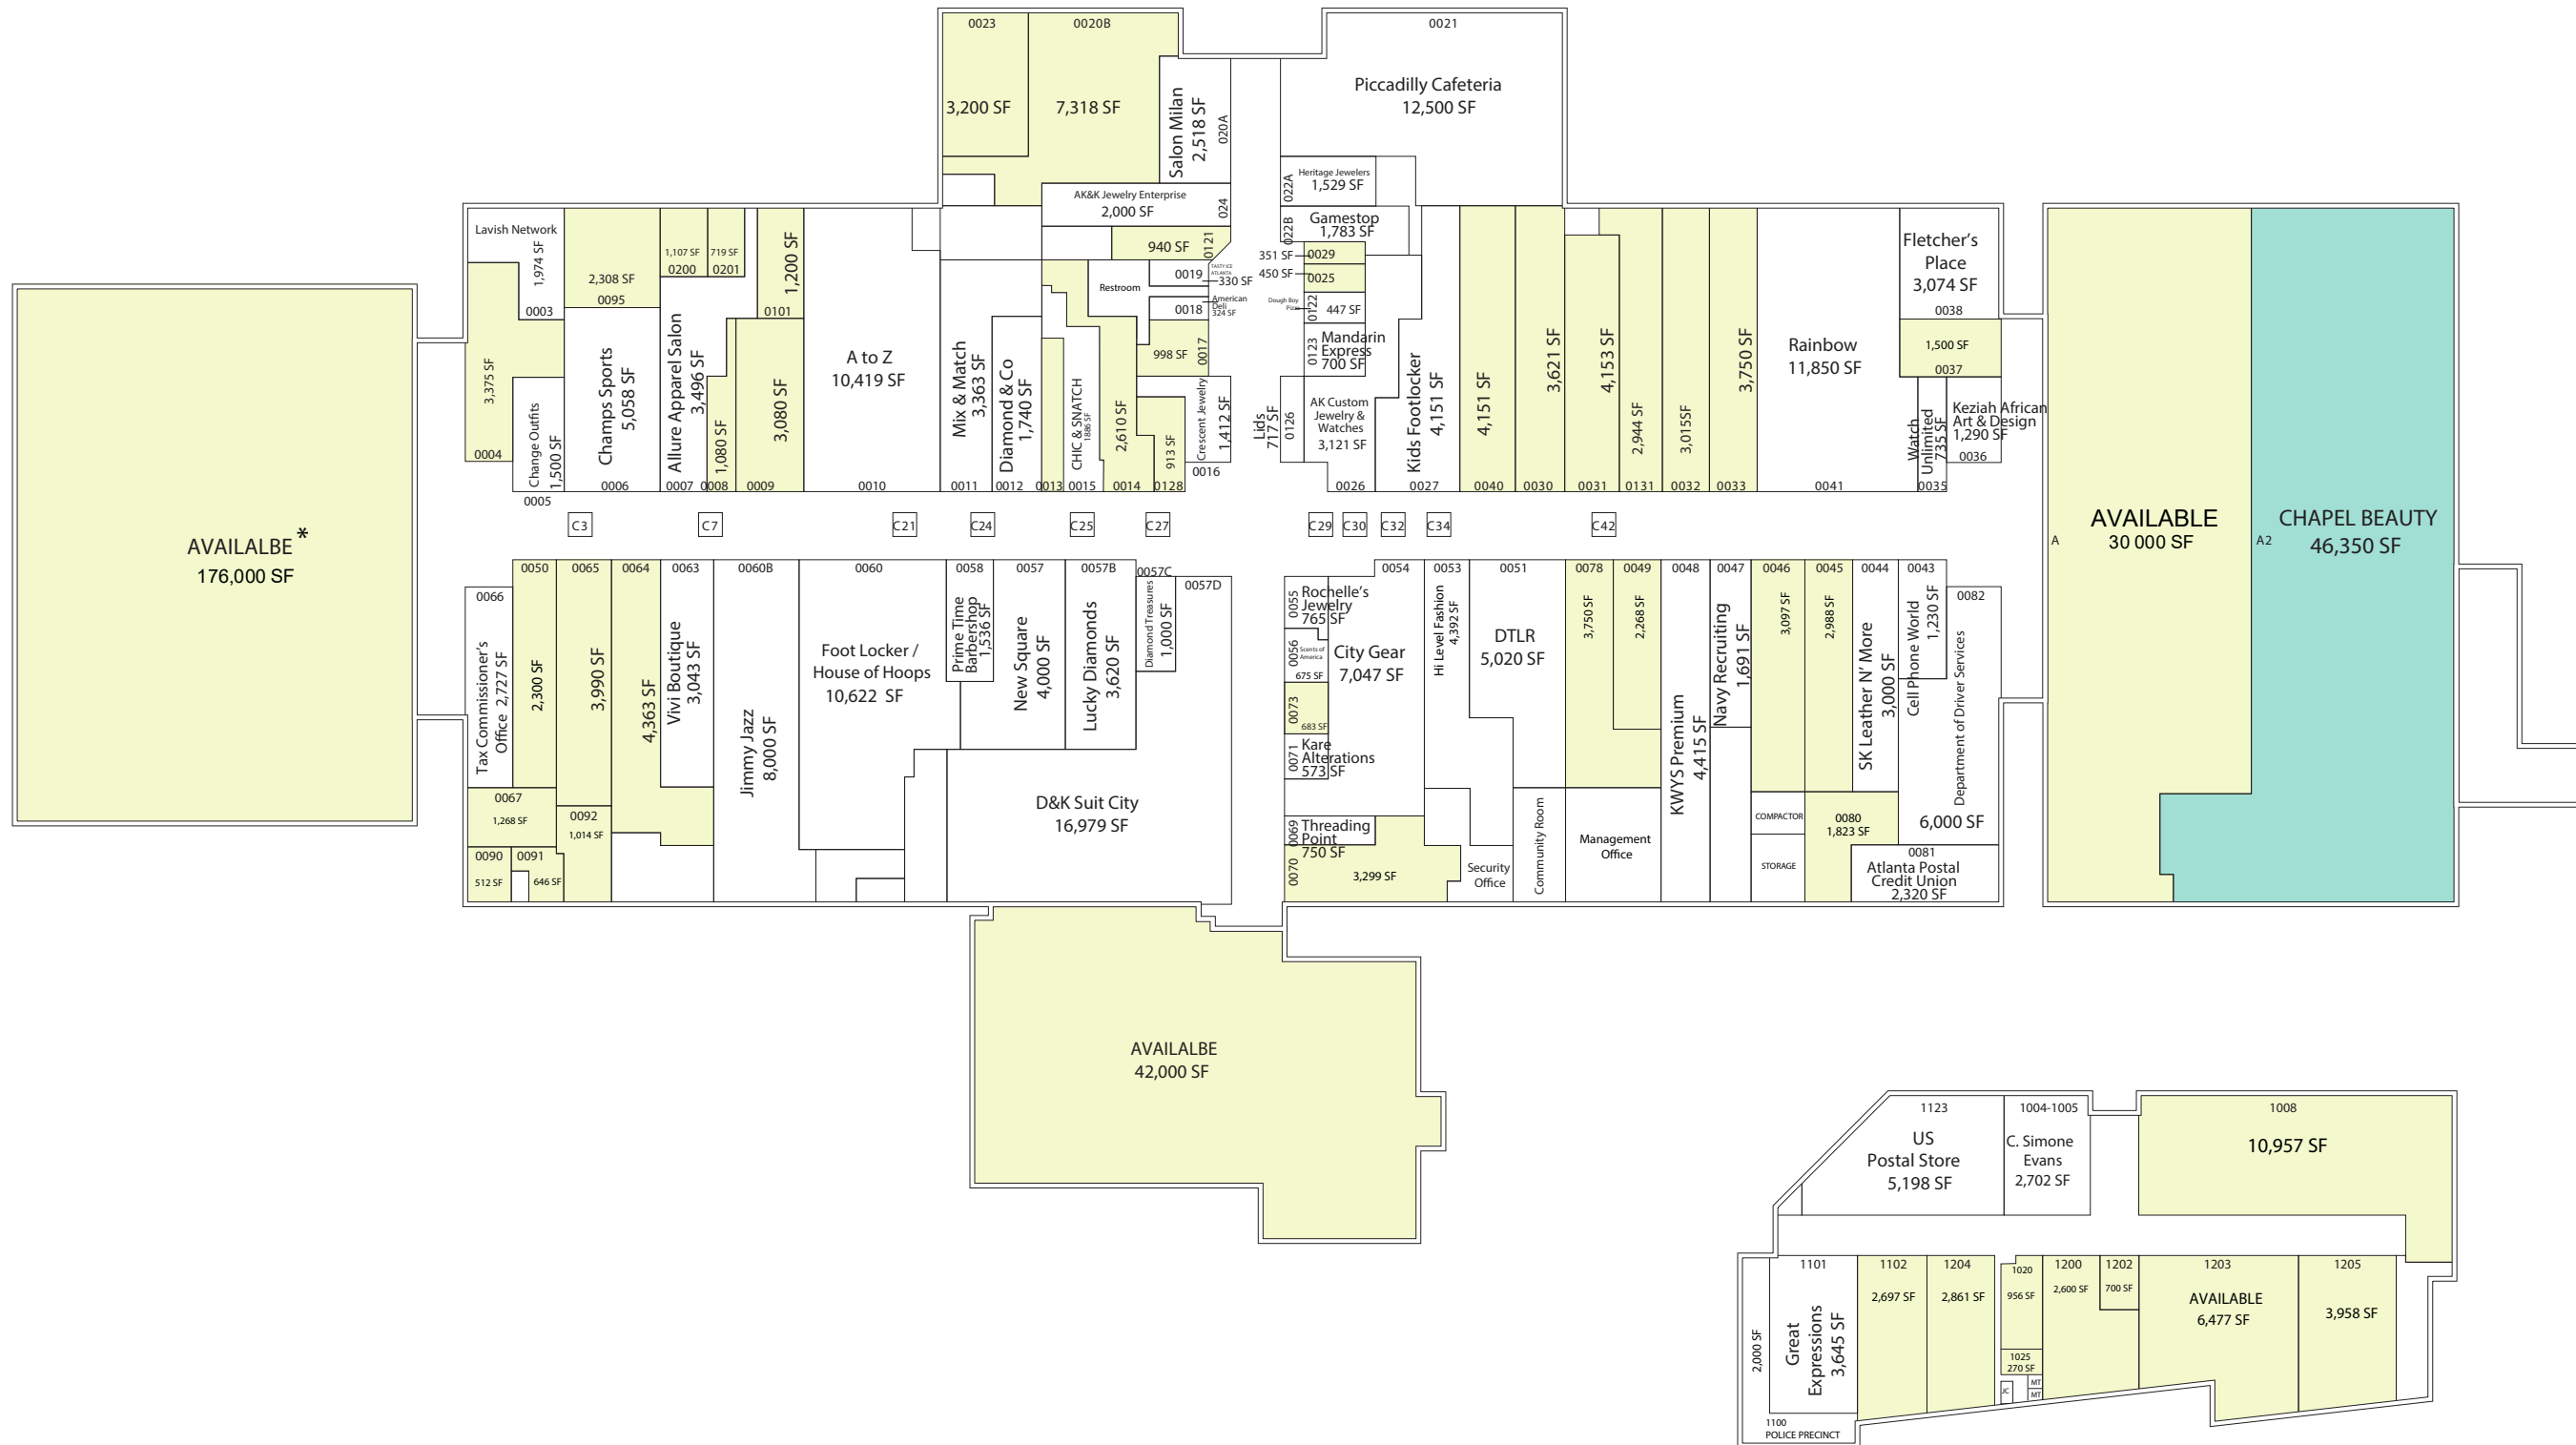

LEASING BY:

**THE GALLERY AT SOUTH DEKALB
DECATUR, GA**

2801 CANDLER RD.

LEASE PLAN
LP

Leased Available

*NOT OWNED