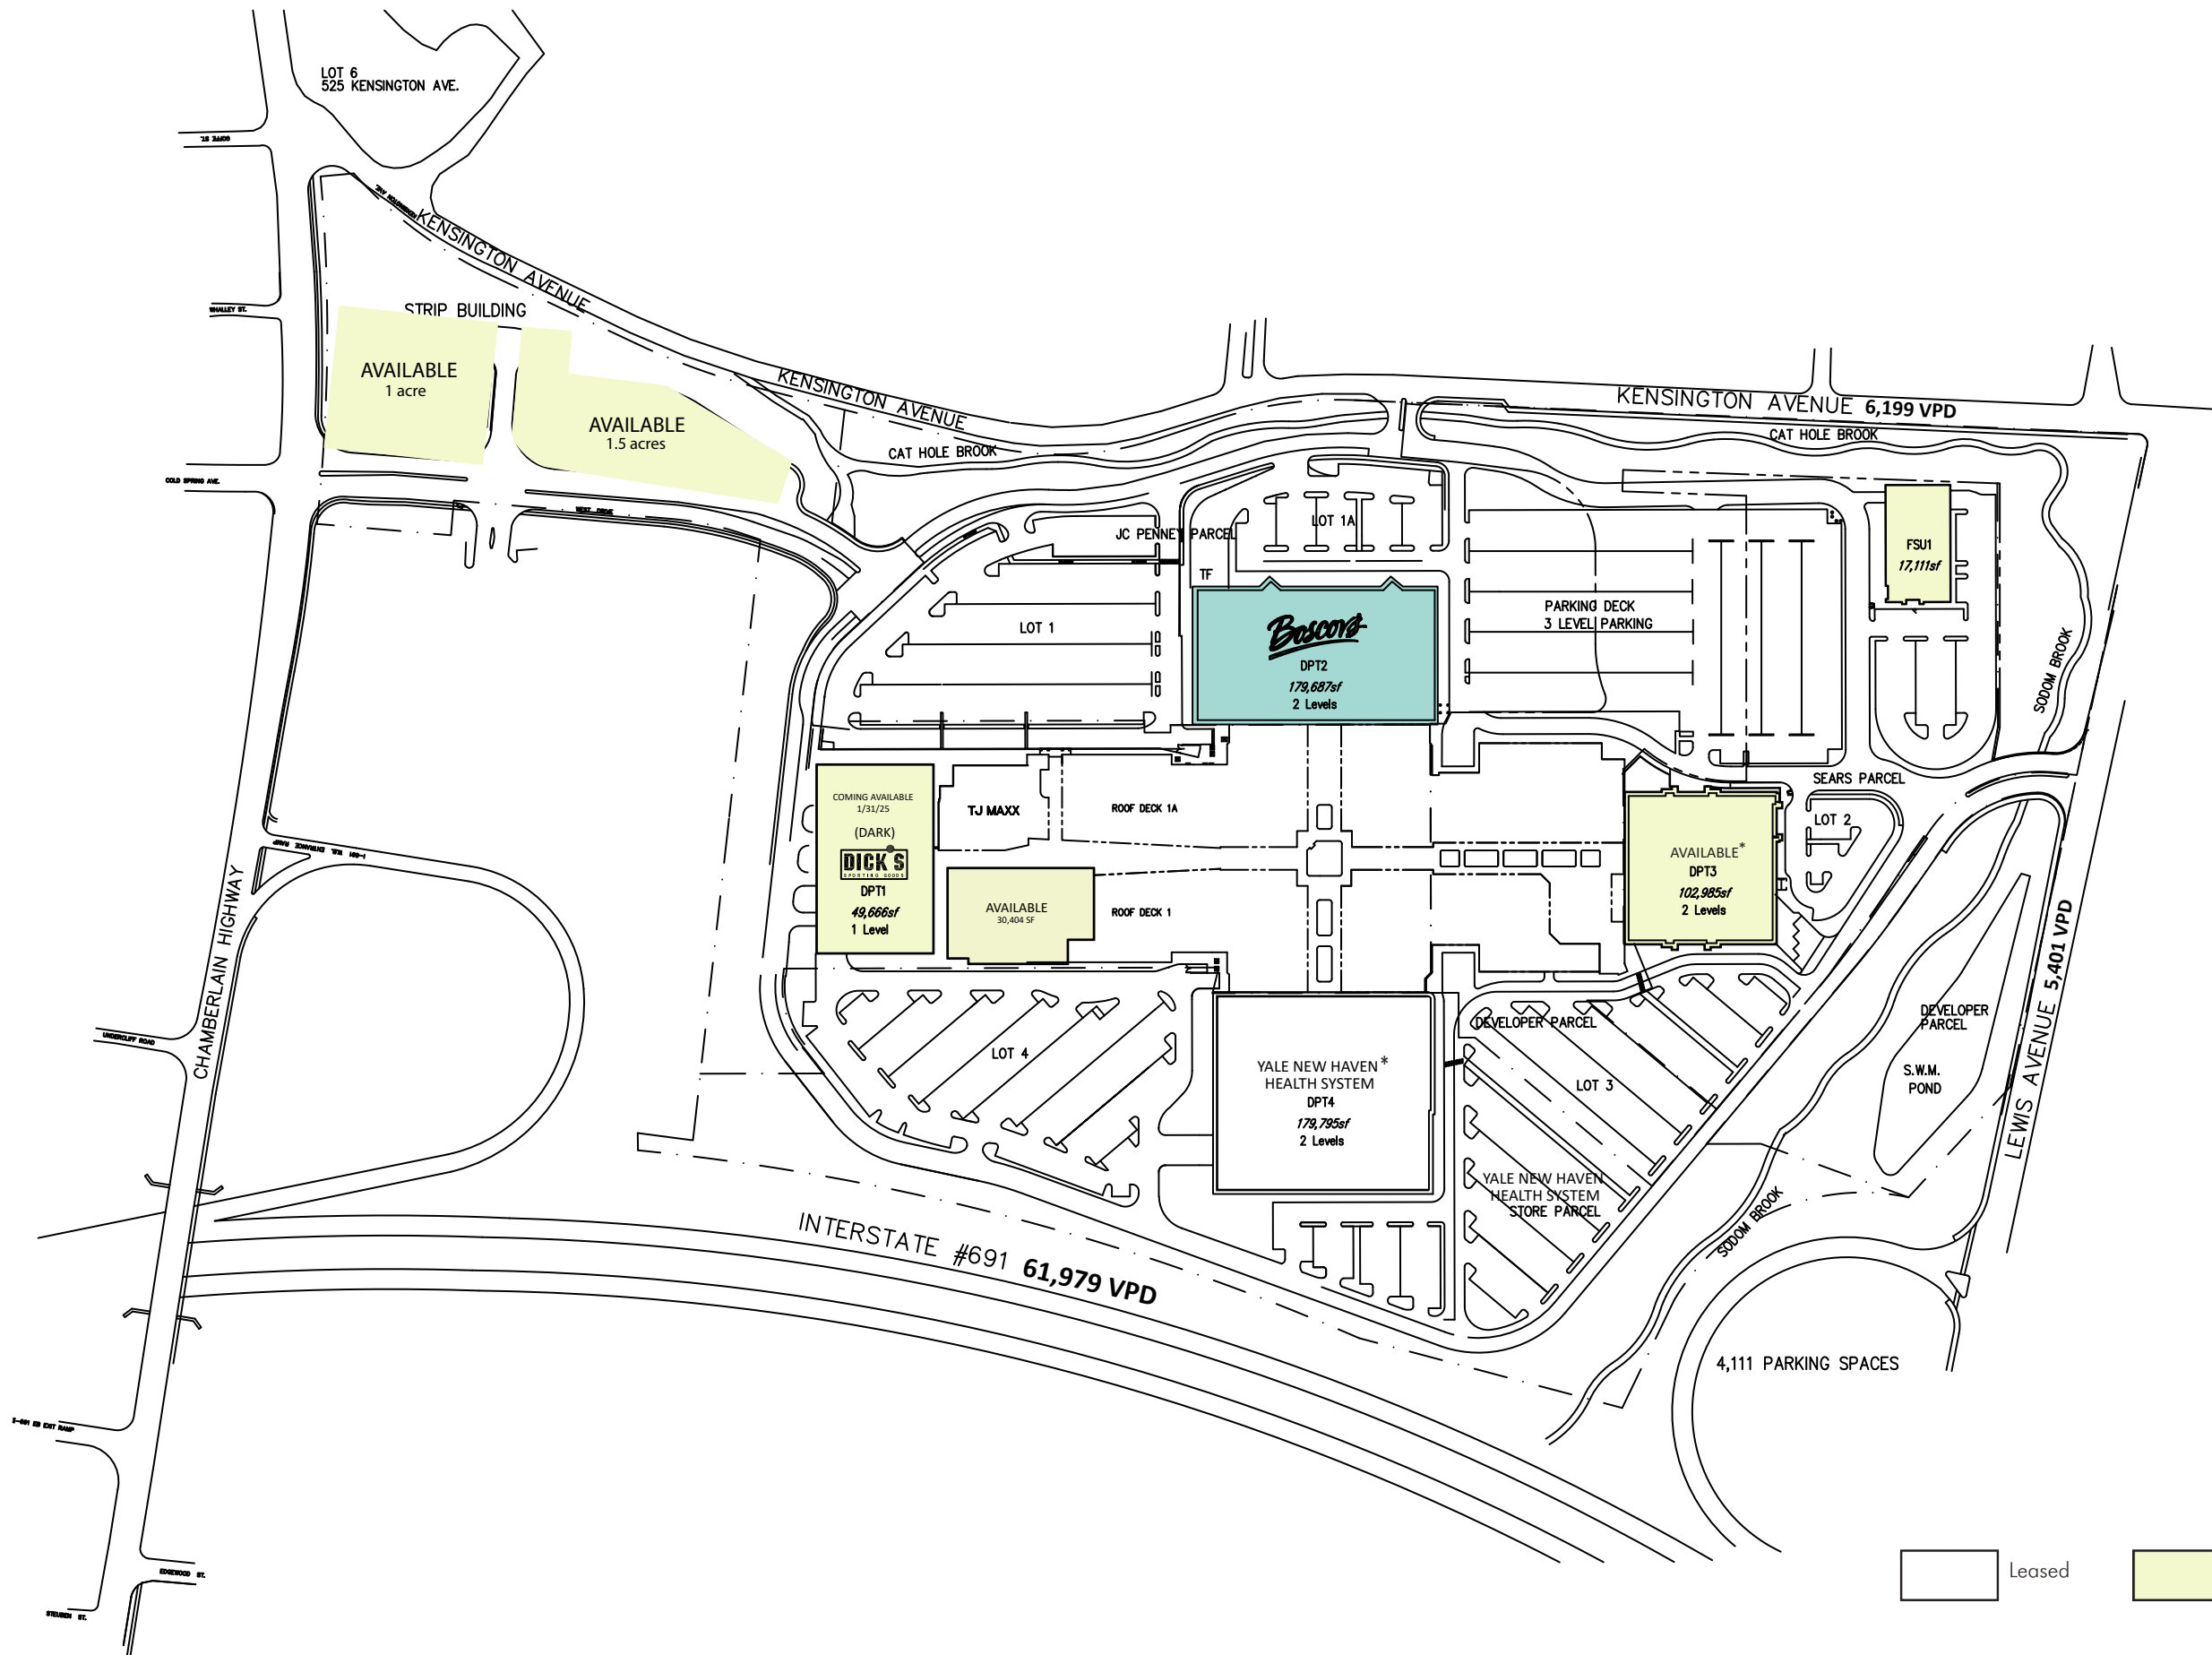

**MERIDEN MALL  
MERIDEN, CT**

470 LEWIS AVENUE

SITE PLAN  
**SP**

Leased Available

\*NOT OWNED