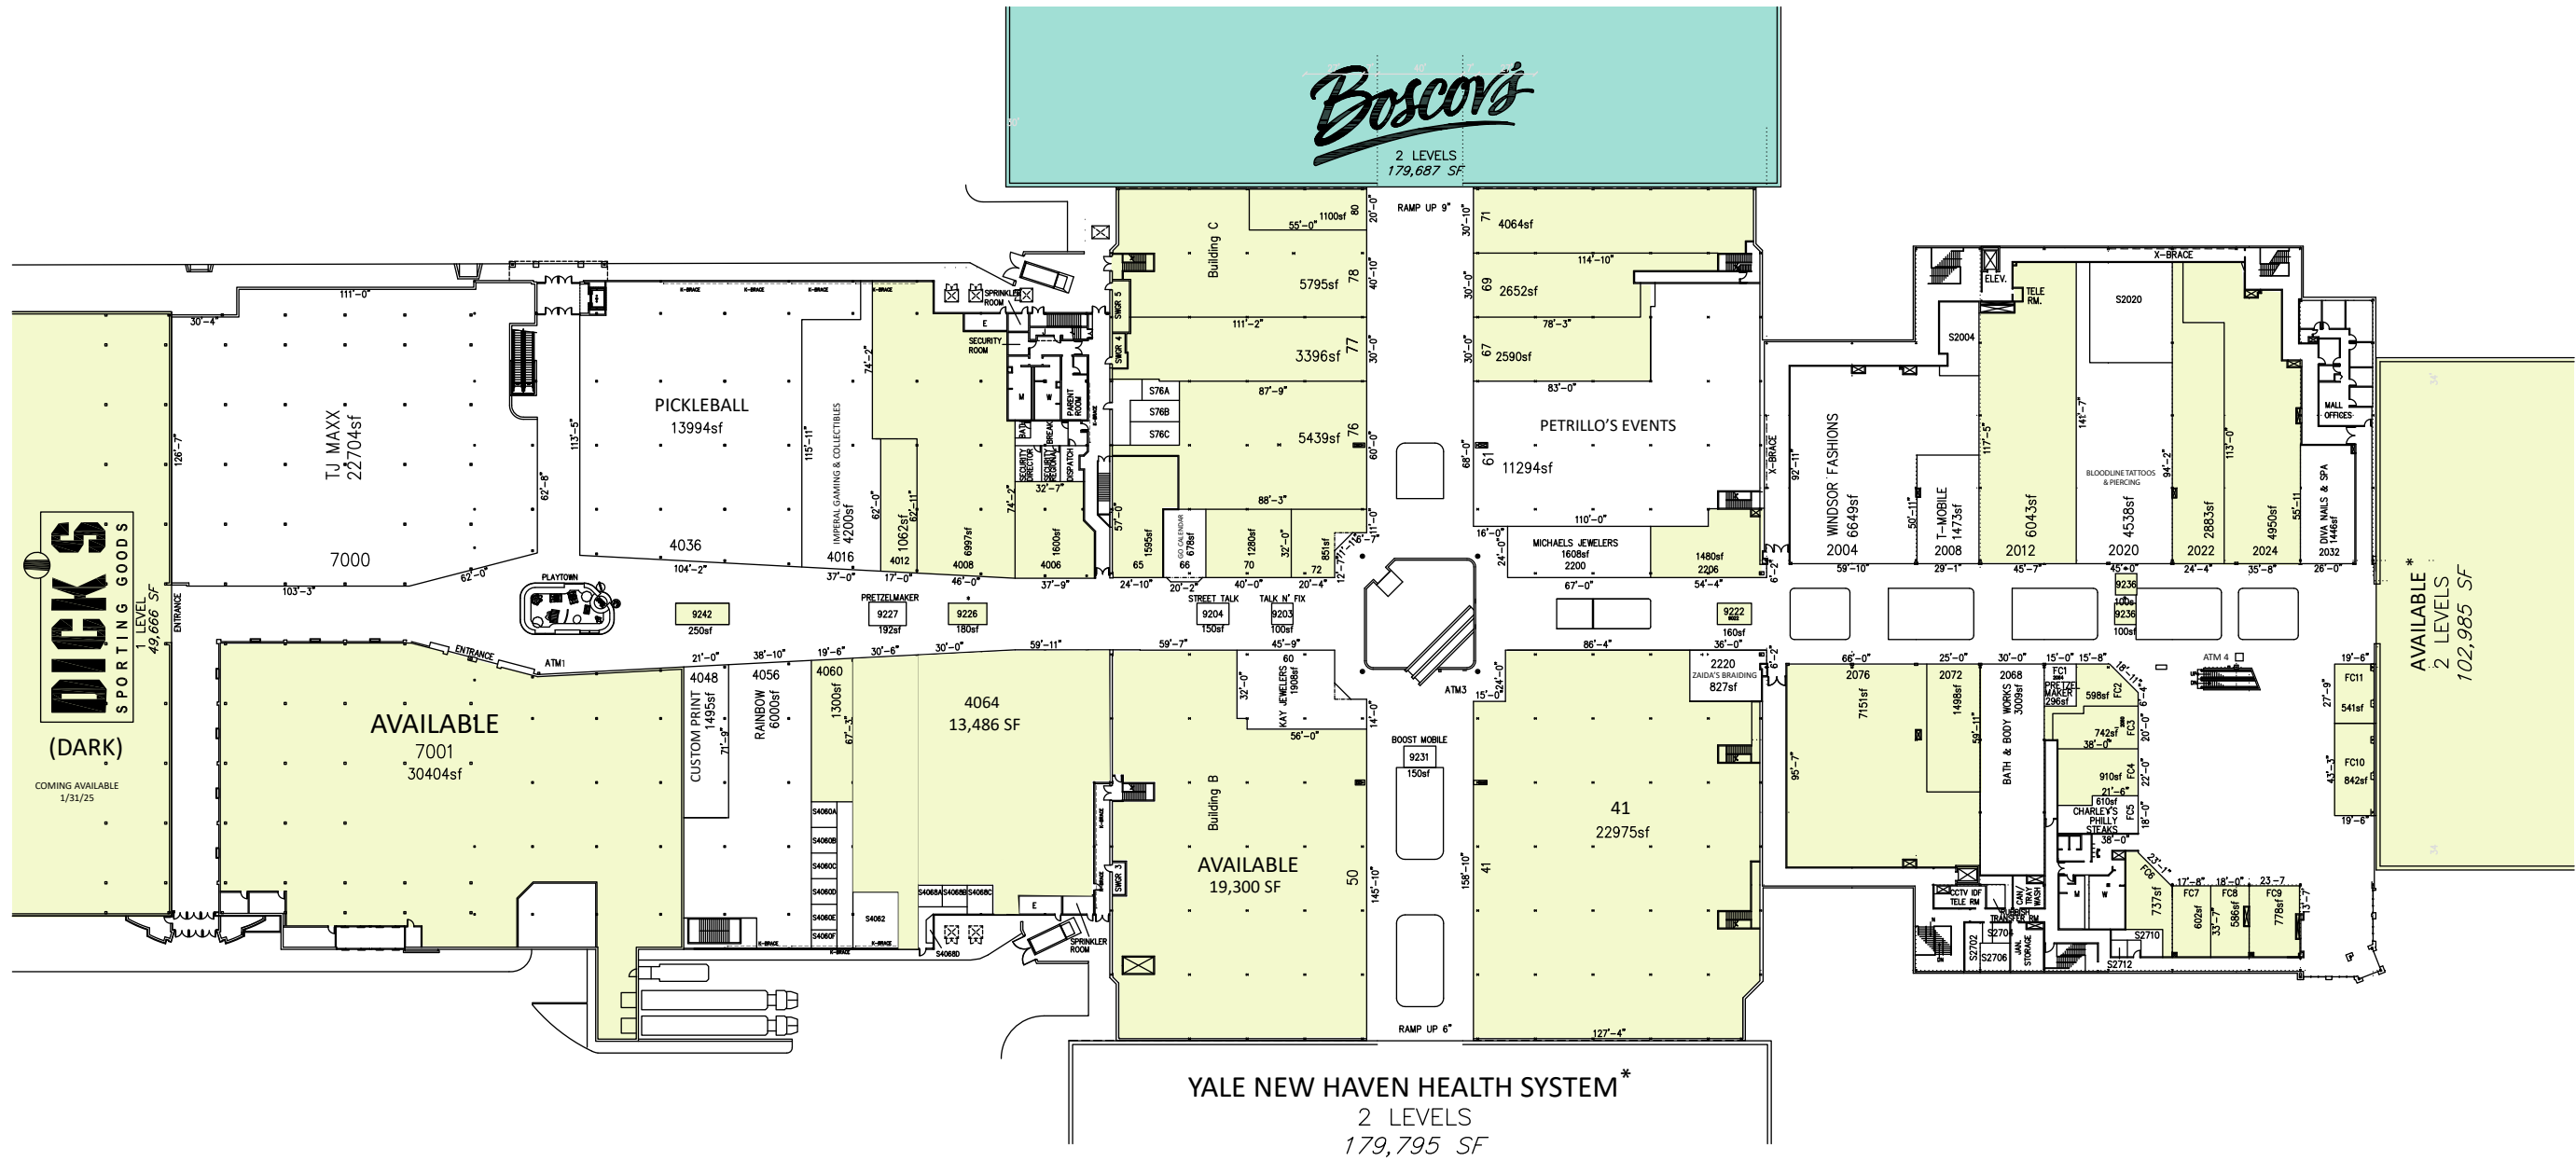

*NOT OWNED

**MERIDEN MALL
MERIDEN, CT**

470 LEWIS AVENUE

LEASE PLAN
LP2

Leased Available

*NOT OWNED