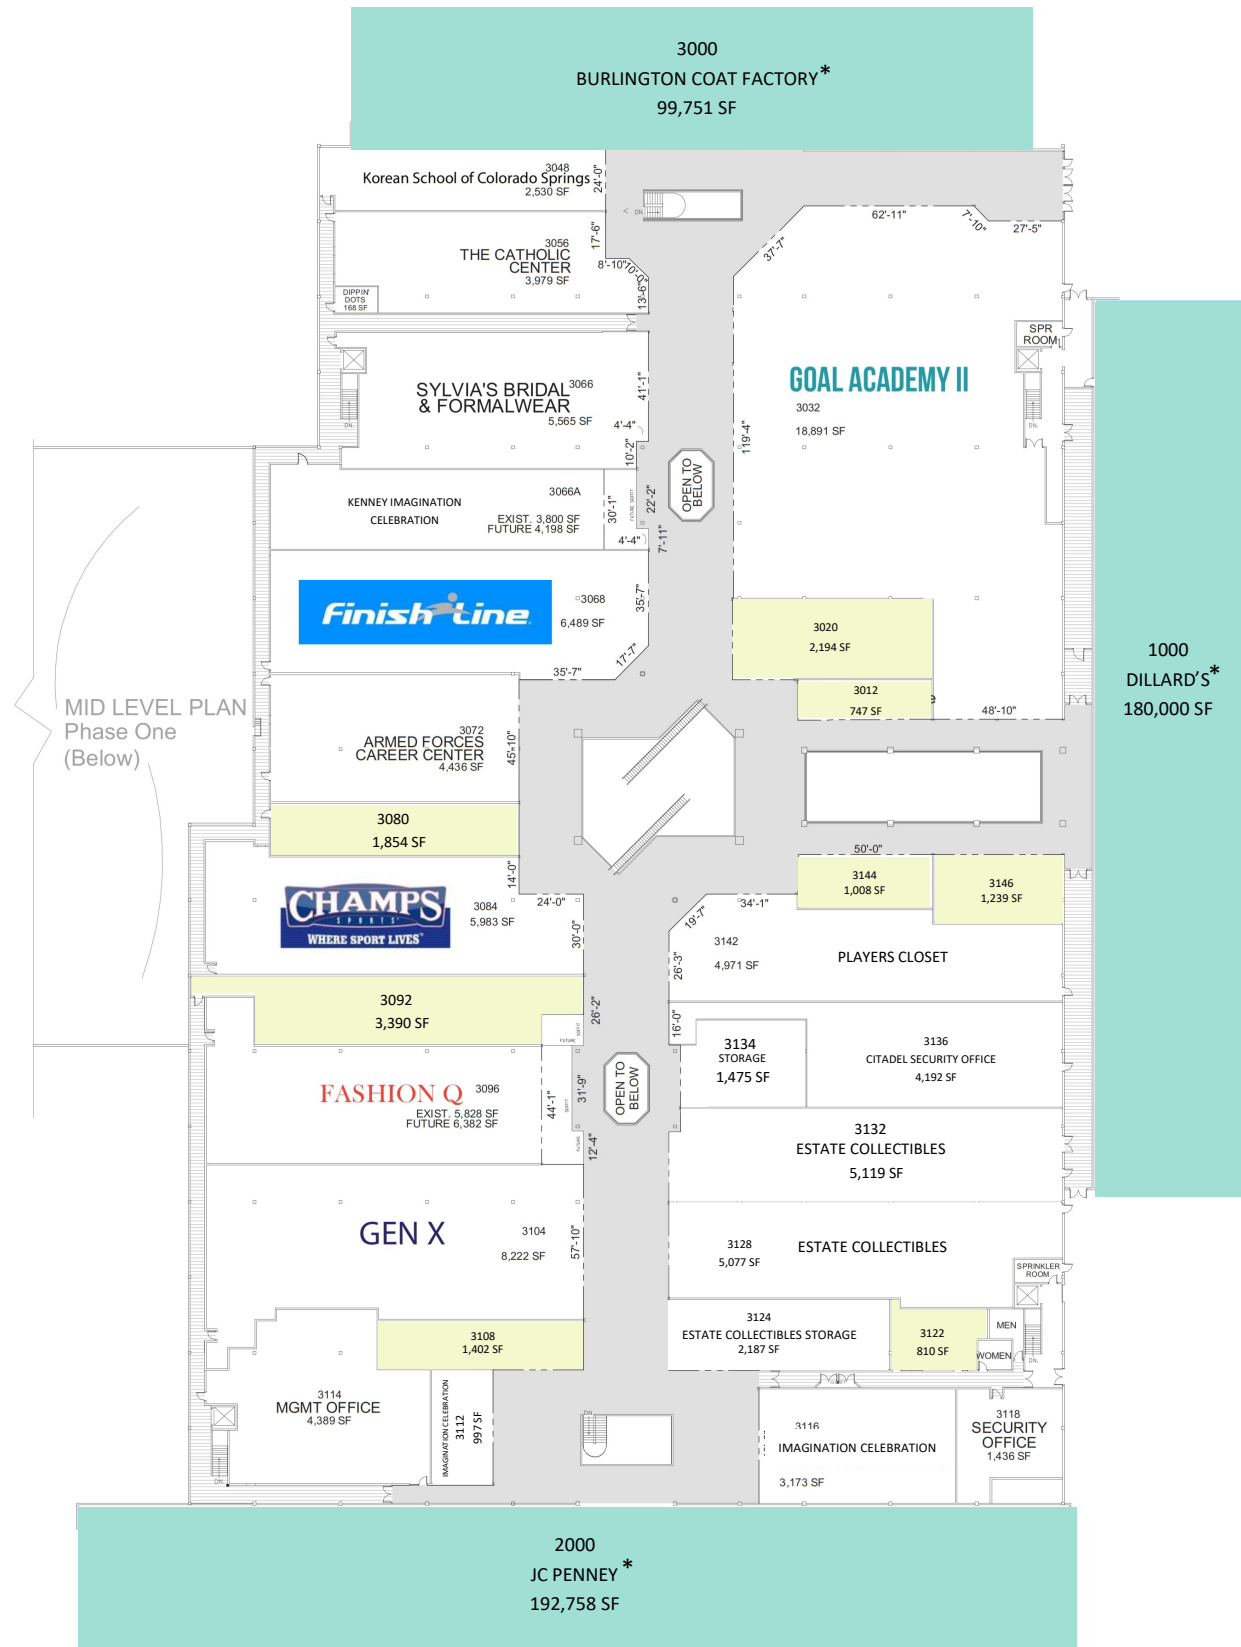

Leased
  Available

\*NOT OWNED

LEASING BY:

**THE CITADEL**  
**COLORADO SPRINGS, CO**

750 CITADEL DR. EAST

LEASE PLAN  
LP1

LEVEL 2

LEASING BY:

THE CITADEL  
COLORADO SPRINGS, CO

750 CITADEL DR. EAST

LEASE PLAN  
LP2

LEVEL 3

Leased

Available

\*NOT OWNED

LEASING BY:

THE CITADEL  
COLORADO SPRINGS, CO

750 CITADEL DR. EAST

LEASE PLAN  
LP3