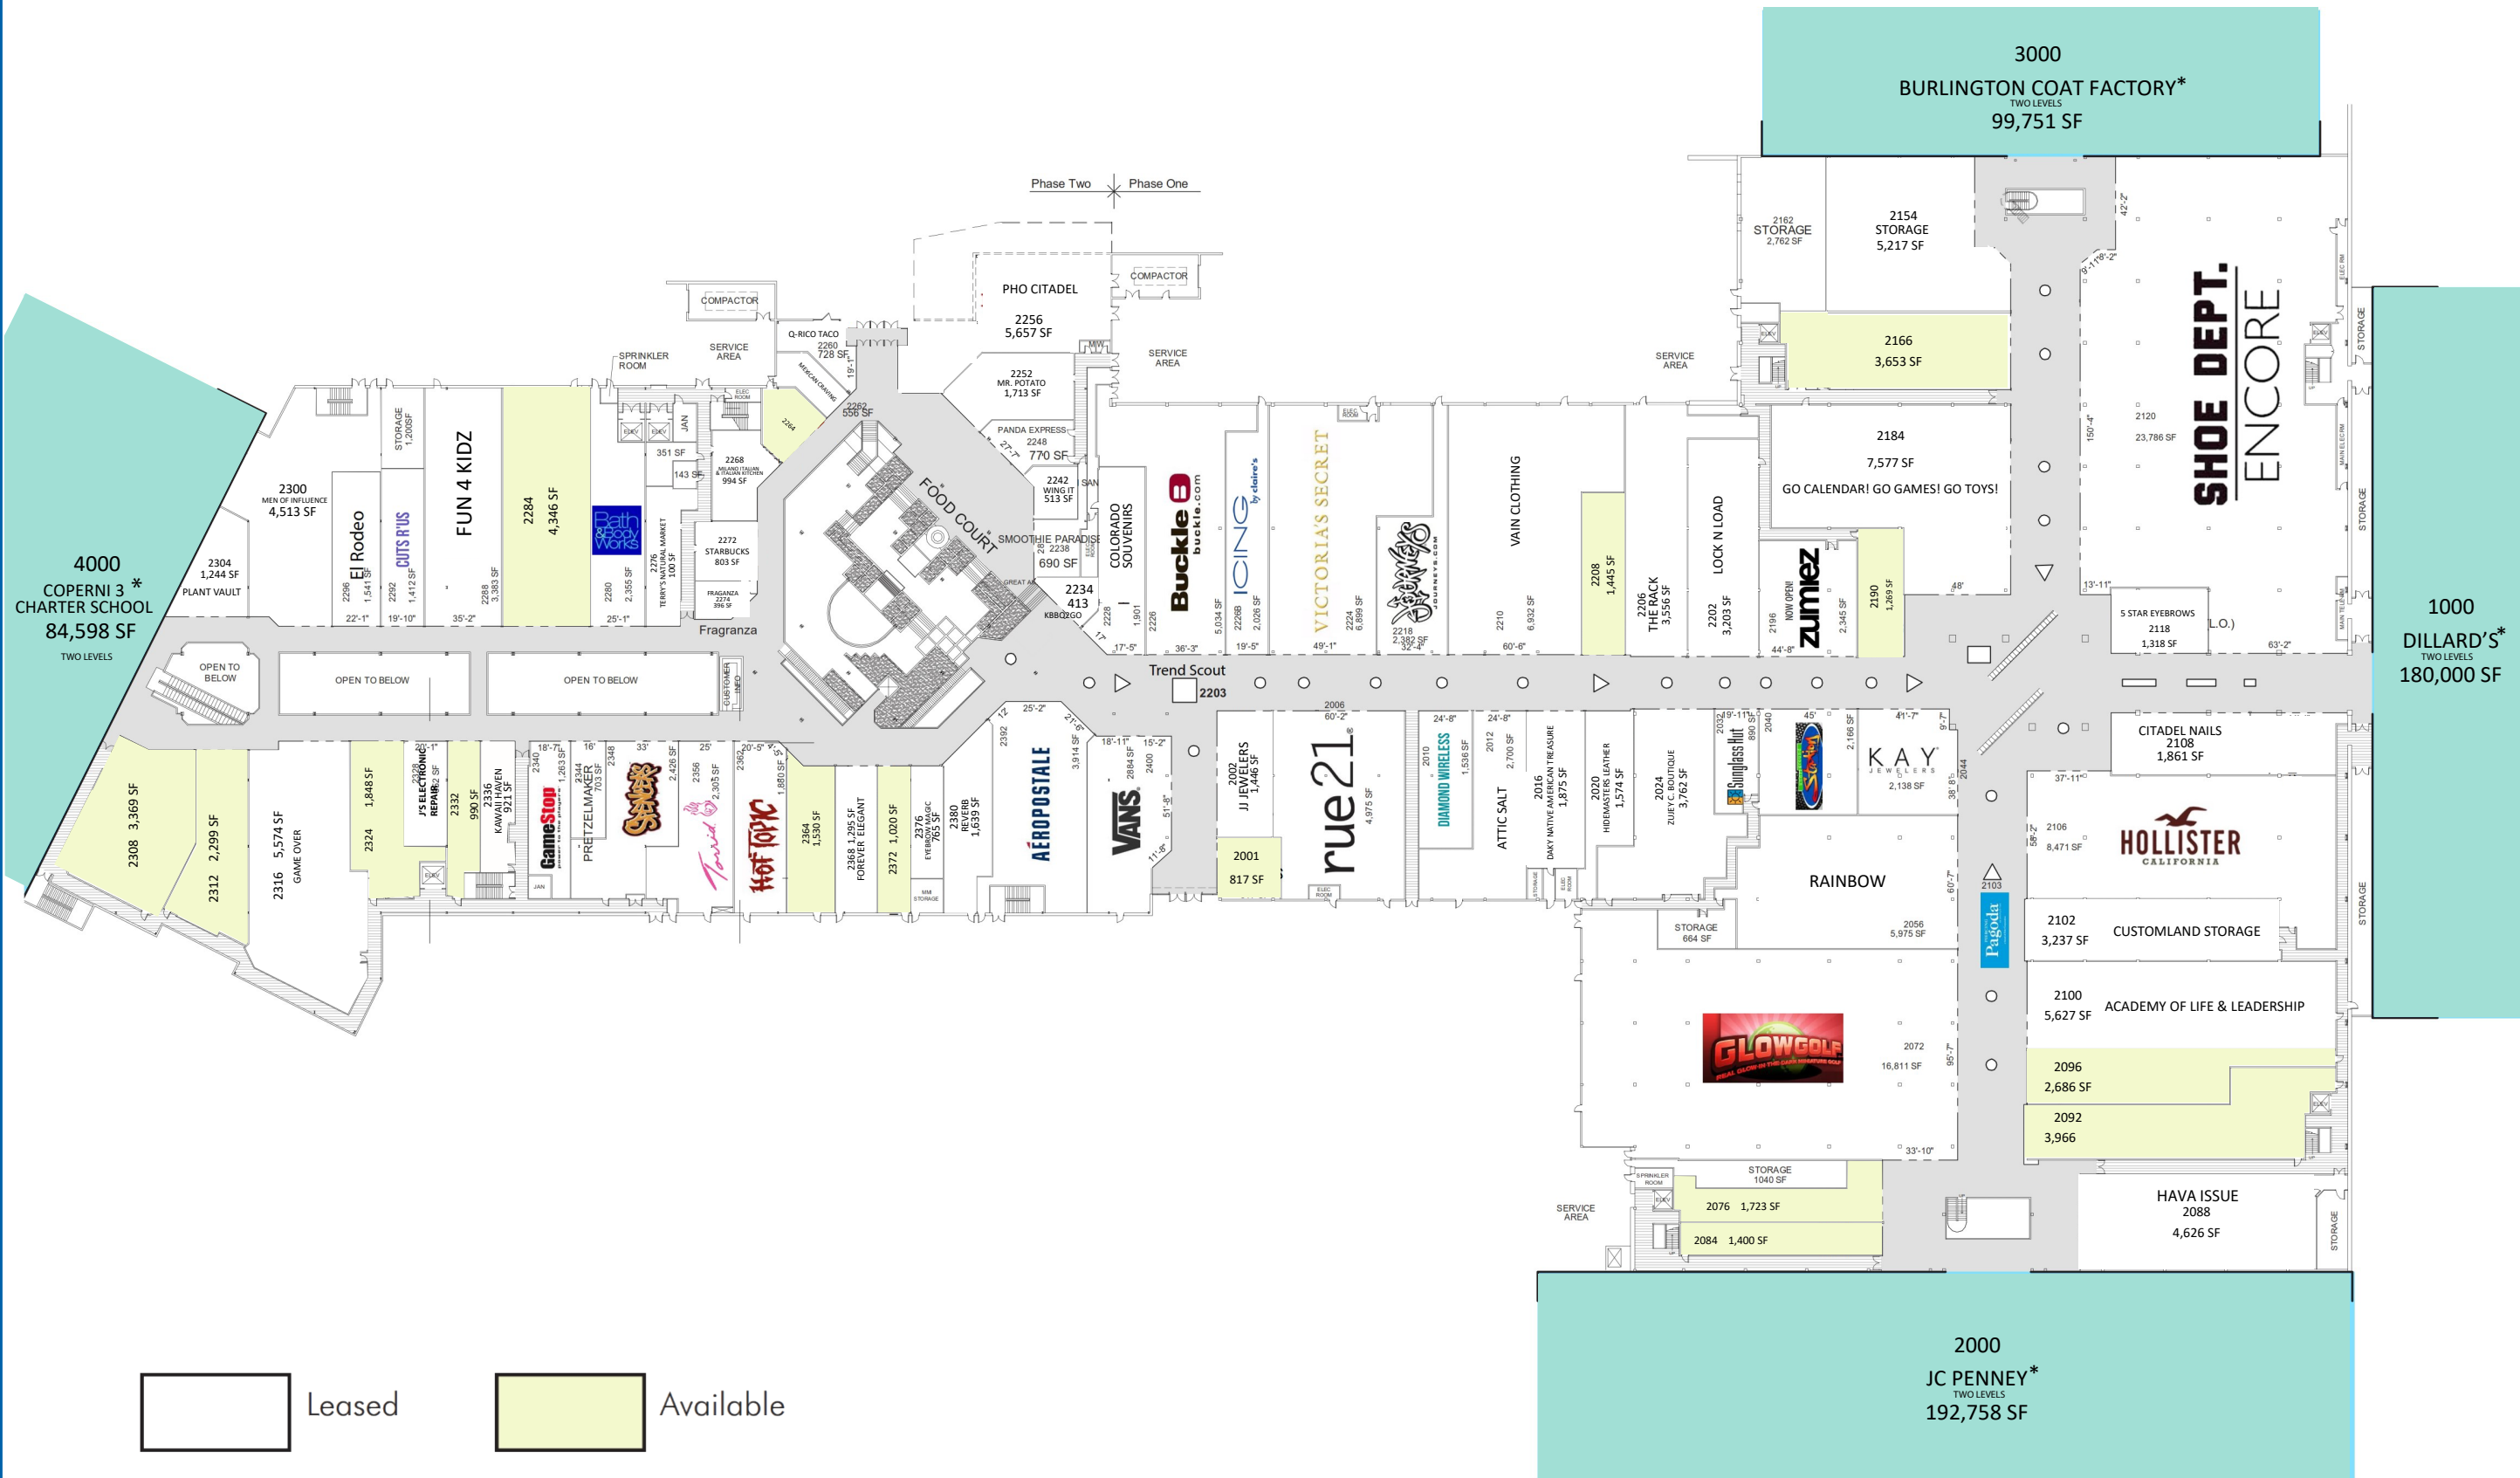

Leased
  Available

\*NOT OWNED

LEASING BY:

**THE CITADEL**  
**COLORADO SPRINGS, CO**

750 CITADEL DR. EAST

LEASE PLAN  
LP1

LEVEL 2

LEASING BY:

THE CITADEL  
COLORADO SPRINGS, CO

750 CITADEL DR. EAST

LEASE PLAN  
LP2

LEVEL 3

Leased

Available

\*NOT OWNED

LEASING BY:

THE CITADEL  
COLORADO SPRINGS, CO

750 CITADEL DR. EAST

LEASE PLAN  
LP3