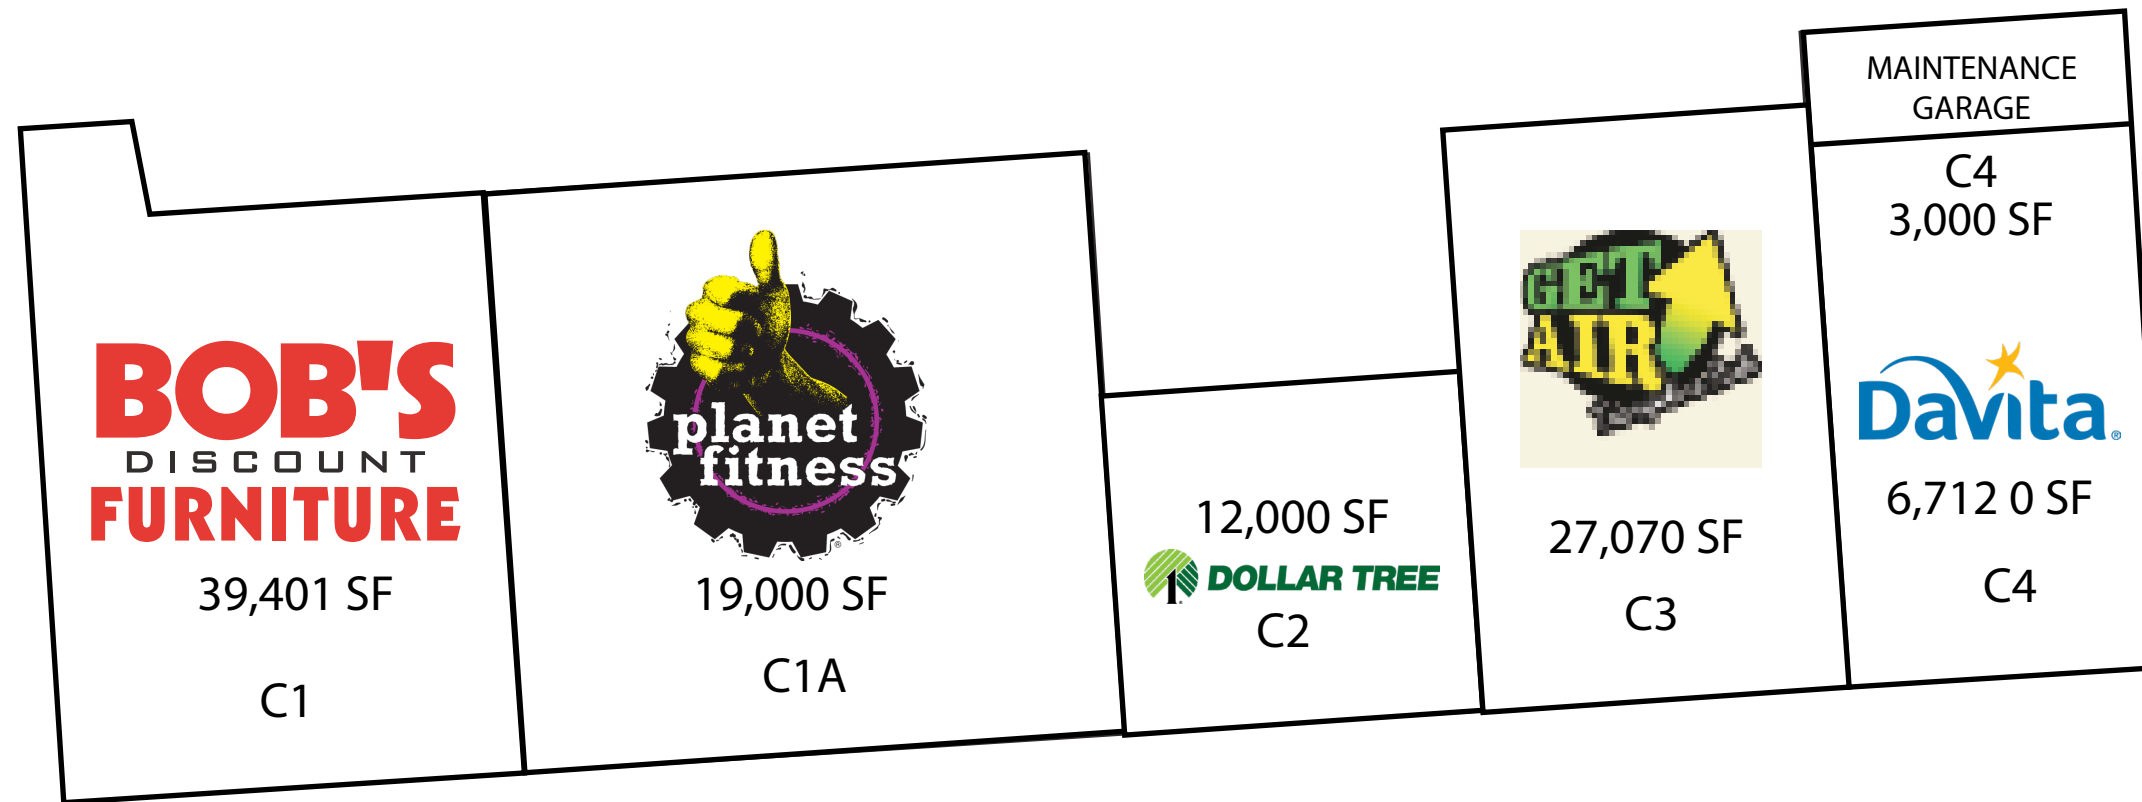

4403 E BLACK HORSE PIKE

LEASE PLAN
LP1

UPPER LEVEL

*NOT OWNED

LEASING BY:

MASON
ASSET MANAGEMENT

CH Capital Group

HAMILTON MALL
MAYS LANDING, NJ

4403 E BLACK HORSE PIKE

LEASE PLAN
LP2

STRIP

Leased

Available

LEASING BY:

HAMILTON MALL
MAYS LANDING, NJ

4403 E BLACK HORSE PIKE