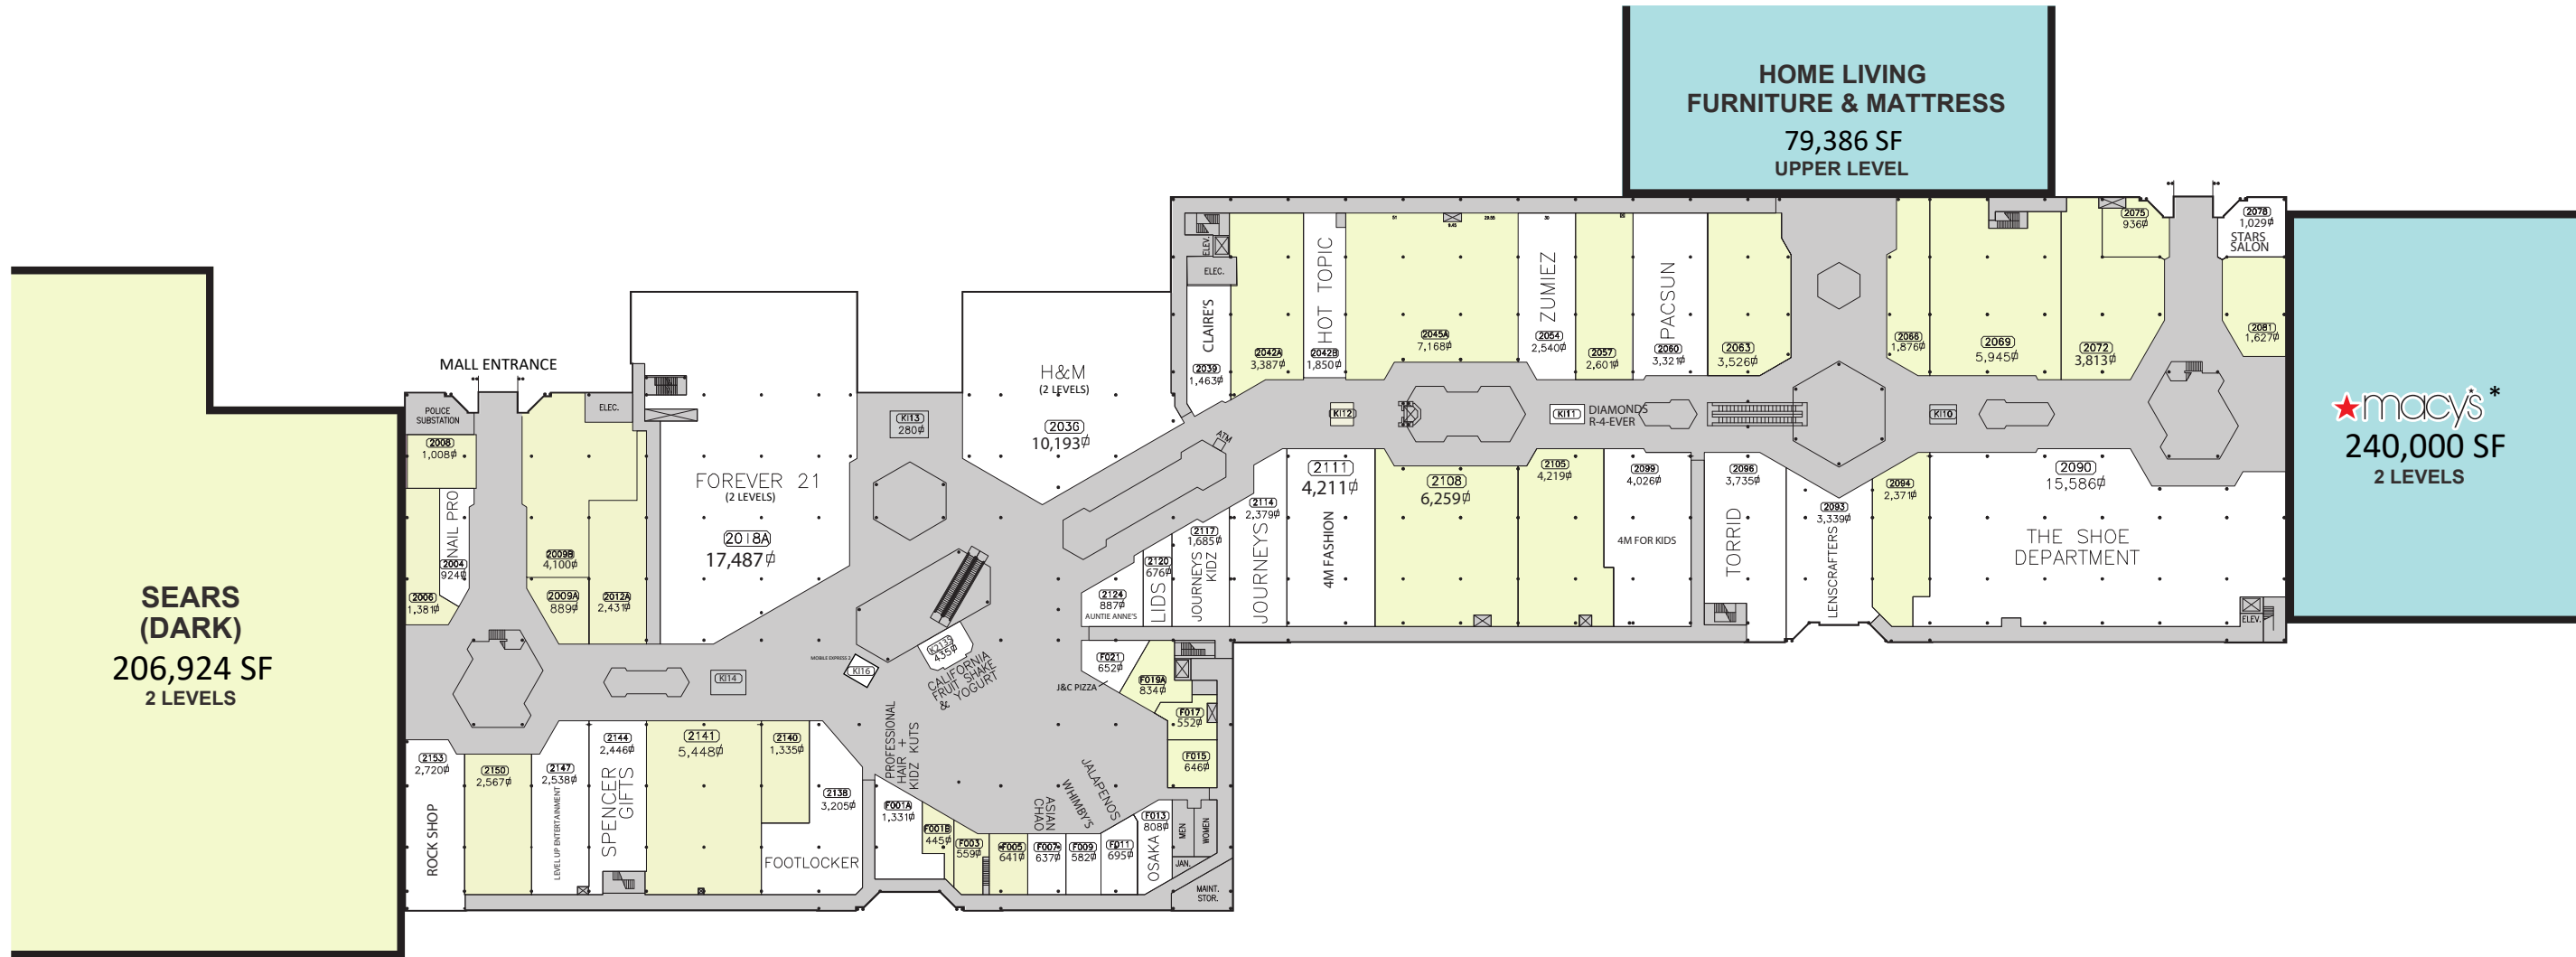

4403 E BLACK HORSE PIKE

LEASE PLAN
LP1

UPPER LEVEL

*NOT OWNED

LEASING BY:

MASON
ASSET MANAGEMENT

CH Capital Group

HAMILTON MALL
MAYS LANDING, NJ

4403 E BLACK HORSE PIKE

LEASE PLAN
LP2

STRIP

Leased

Available

LEASING BY:

HAMILTON MALL
MAYS LANDING, NJ

4403 E BLACK HORSE PIKE

LEASE PLAN
LP3