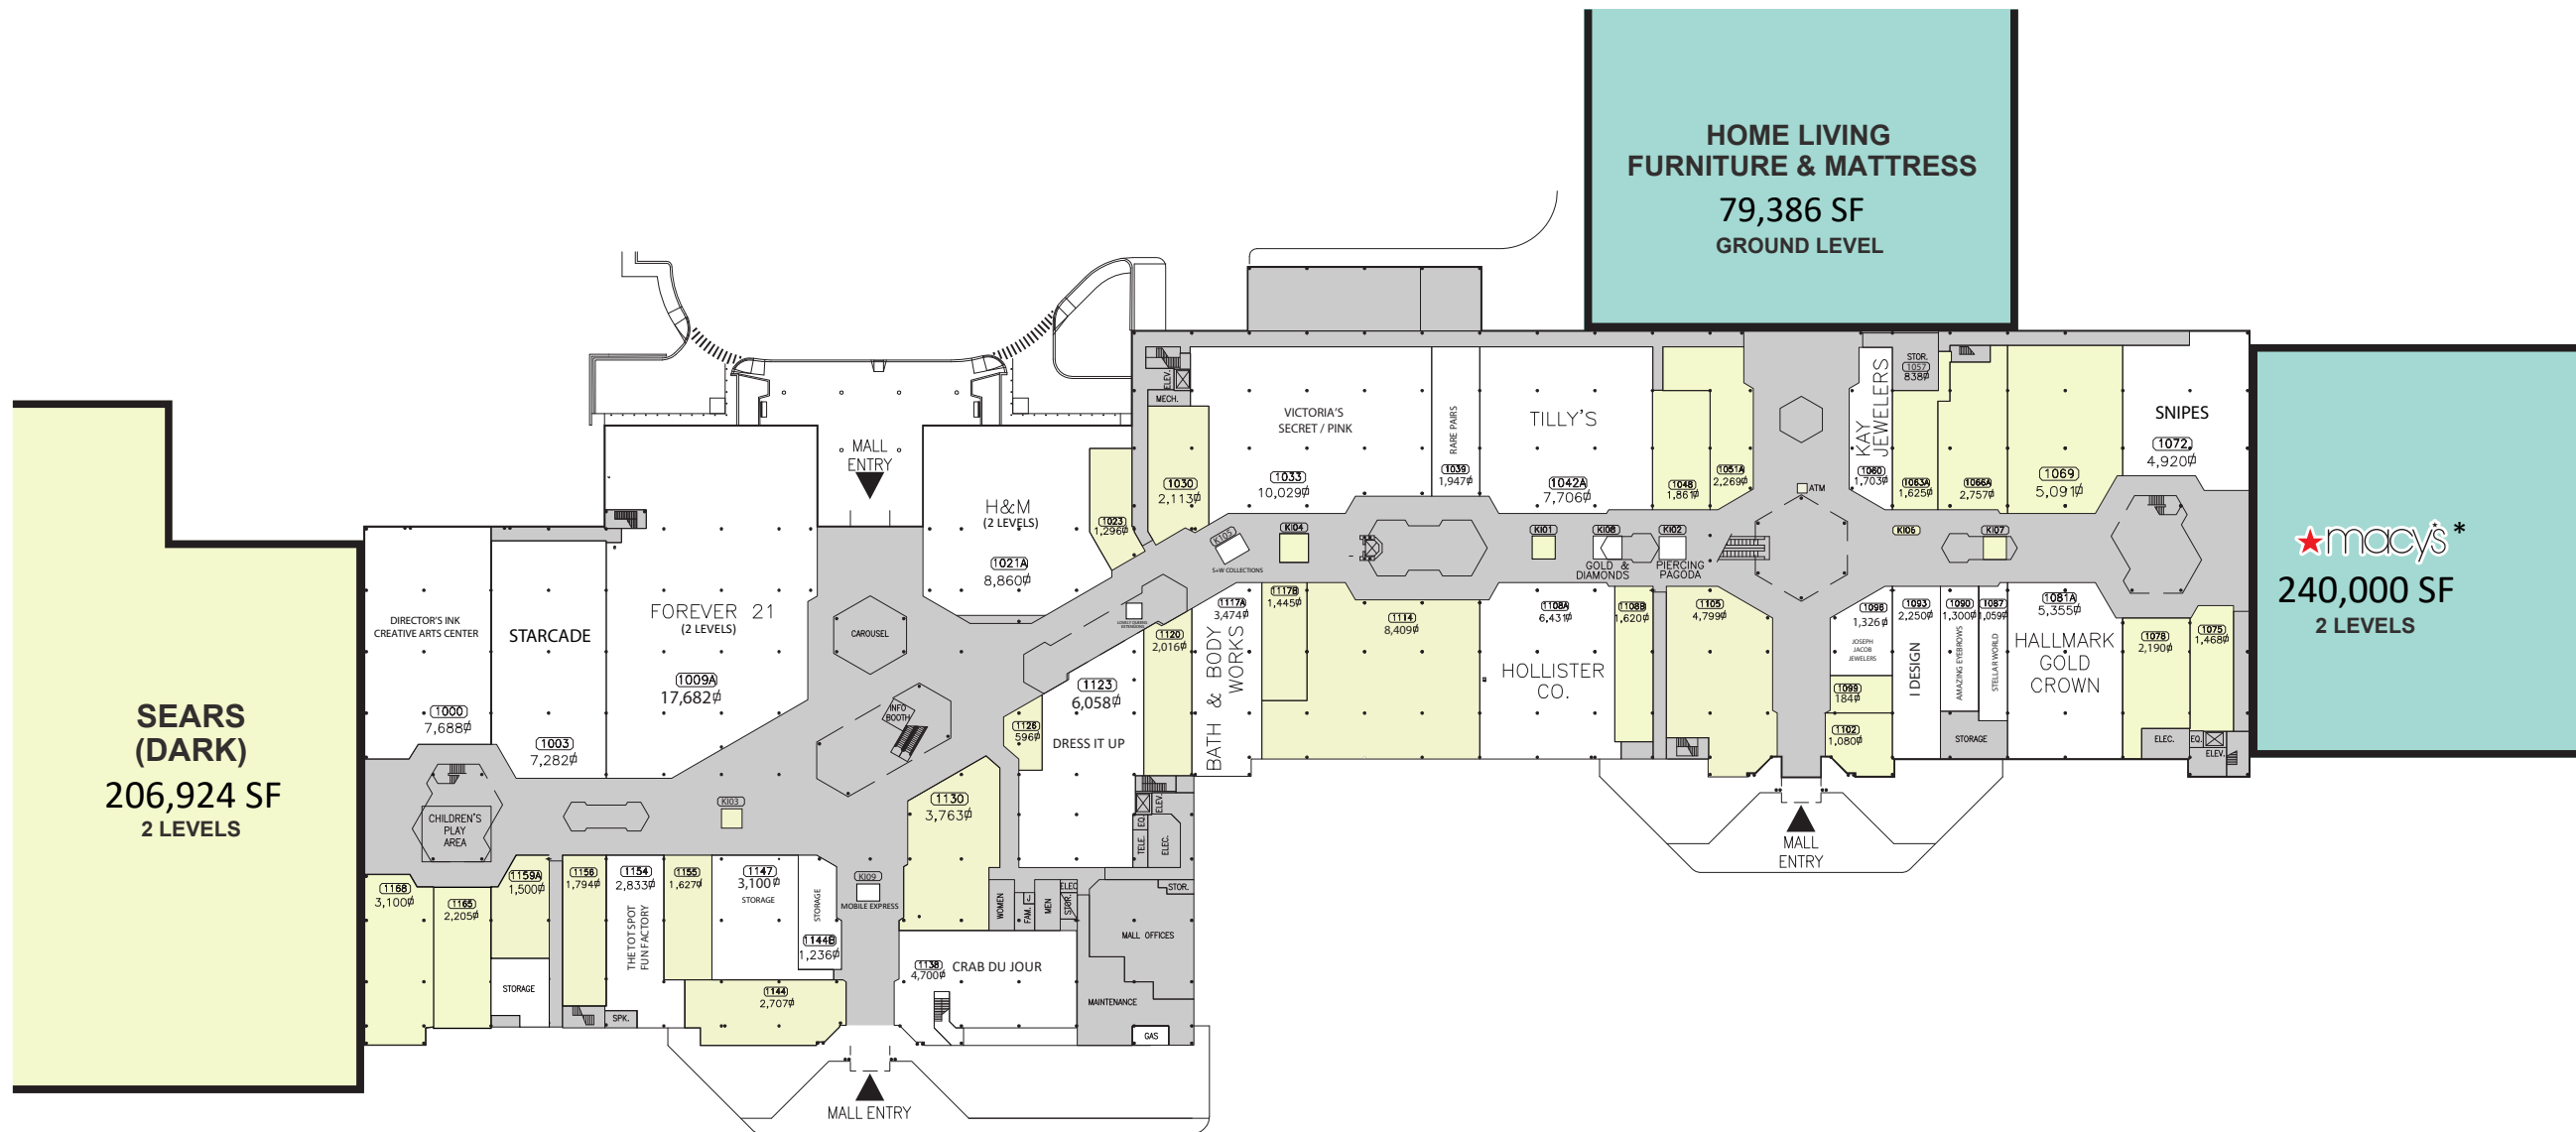

GROUND FLOOR

*NOT OWNED

Leased

Available

LEASING BY:

MASON
ASSET MANAGEMENT

CH Capital Group

HAMILTON MALL
MAYS LANDING, NJ

4403 E BLACK HORSE PIKE

LEASE PLAN
LP1