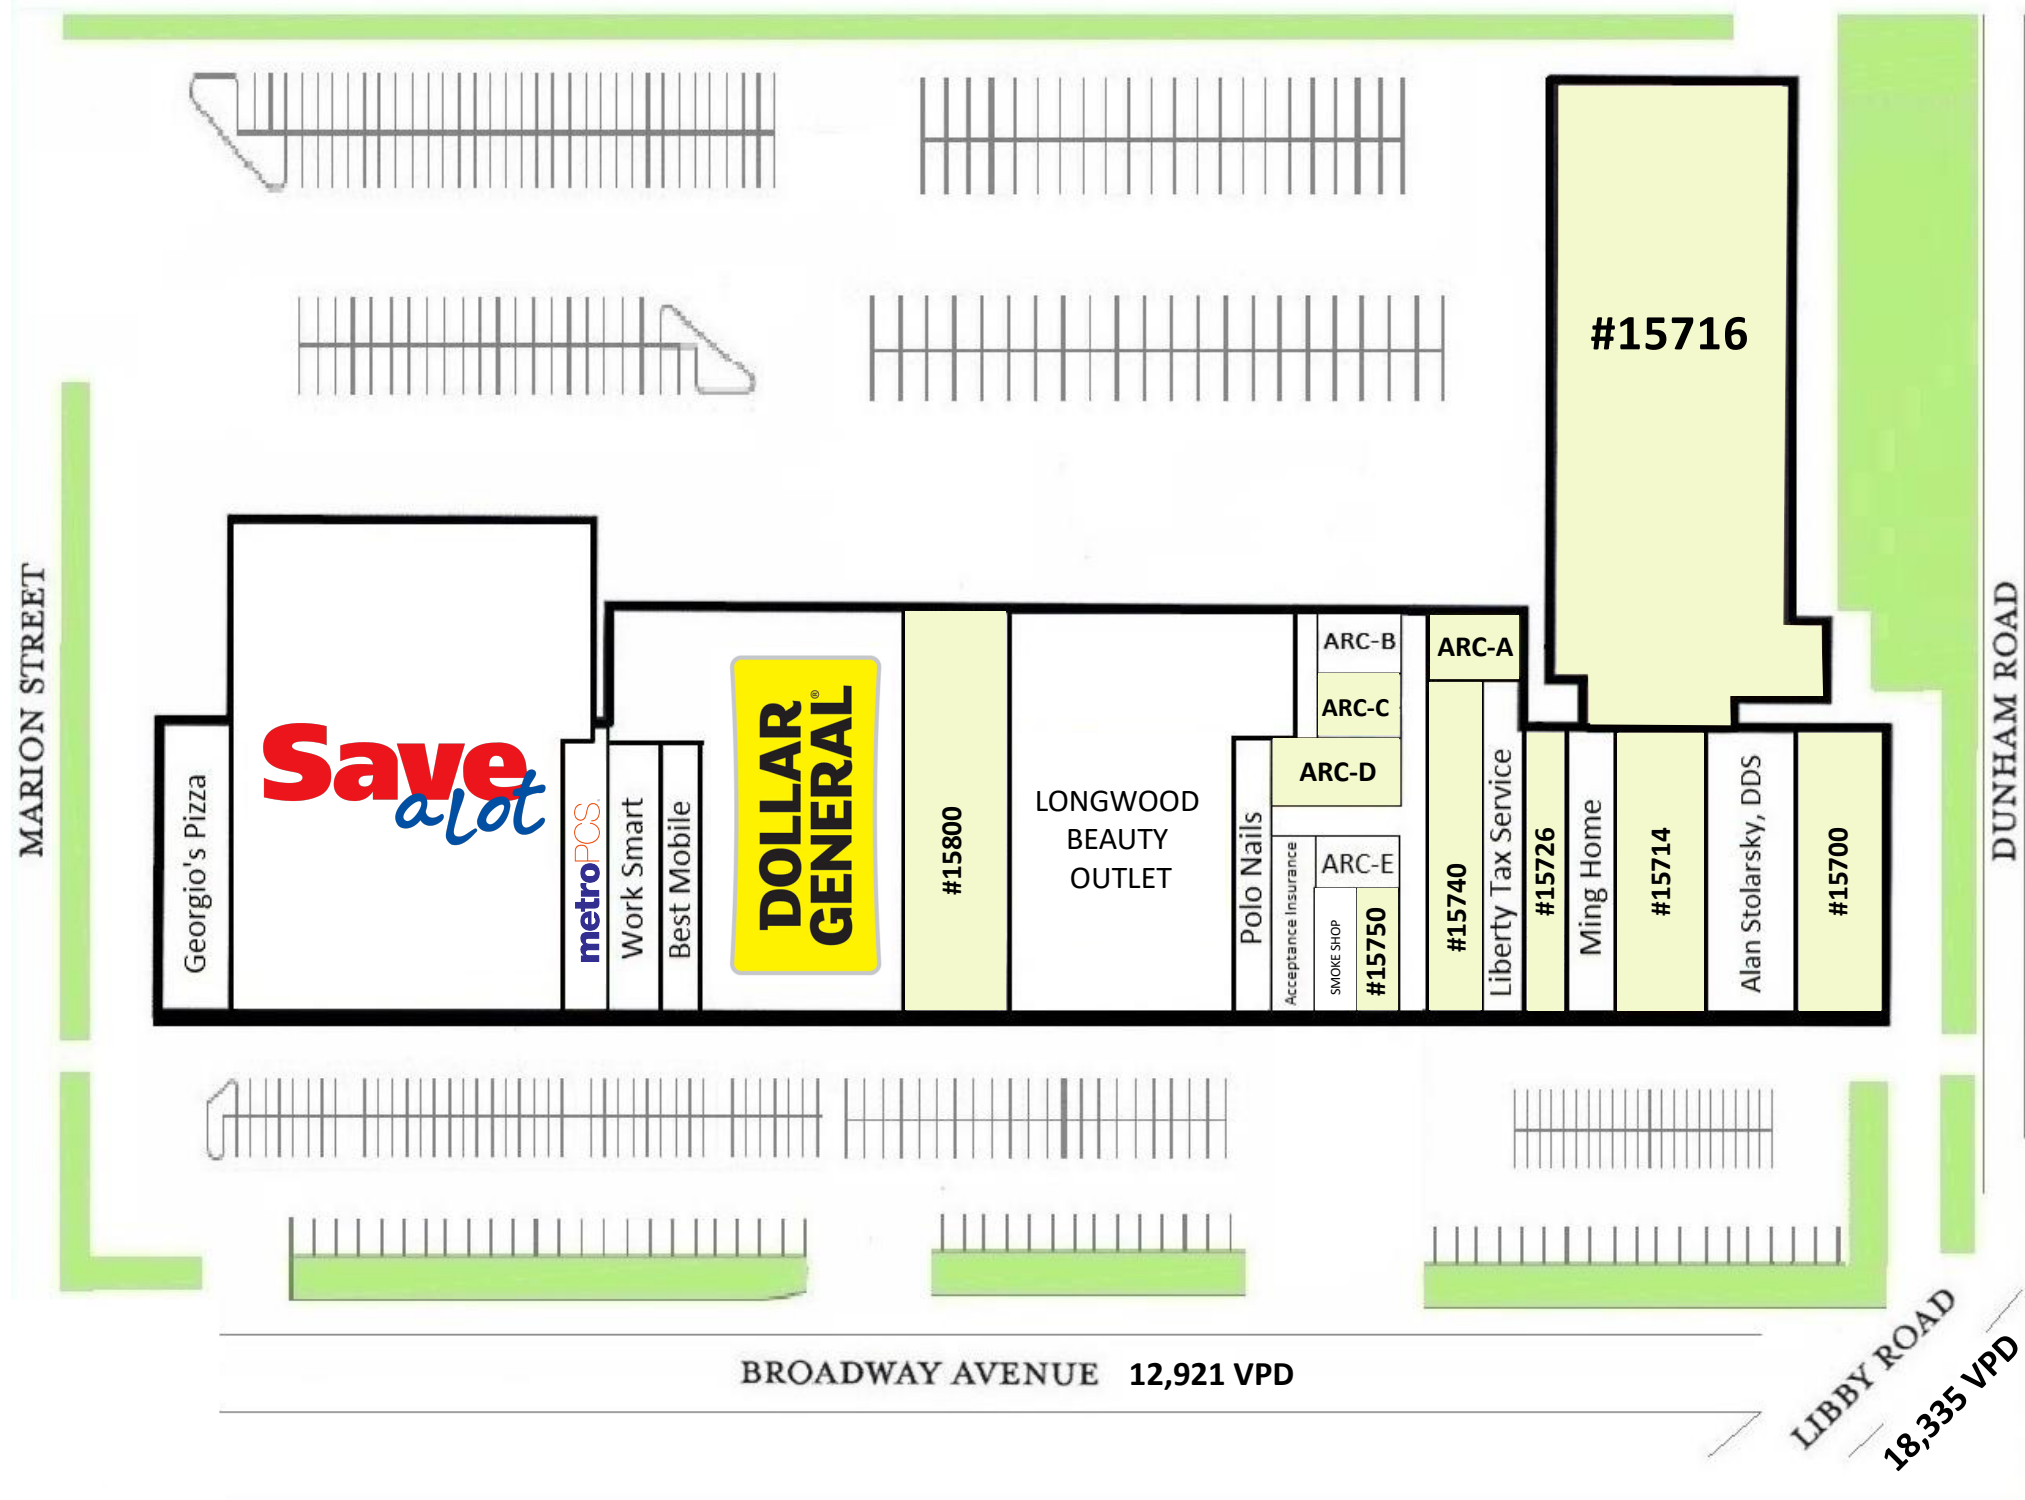

LEASING BY:

**MAPLETOWN  
SHOPPING CENTER  
MAPLE HEIGHTS, OH**

15700 BROADWAY AVENUE

SITE PLAN  
SP

Suite	Tenant	Square Feet
15700	Available	3,600
15710	Alan R Stolarsky, DDS	2,400
15714	Available	3,035
15716	Available	21,357
15720	Ming Home	2,200
15726	Available	1,600
15730	Liberty Tax Service	2,050
15740	Available	4,080
15750	Available	720
15756	Smoke Shop	950
15760	First Acceptance Insurance	980
15777	Polo Nails	1,274
15780	Longwood Beauty Supply	12,736
15800	Available	5,320
15818	Dollar General	11,720
15830	Best Mobile	1,600
15840	Work Smart Clothing Outlet	1,224
15850	Metro PCS Authorize Dealer	1,224
15870	Save-A-Lot	21,164
15880	Georgio's Oven Fresh Pizza	2,000
ARC-A	Available	750
ARC-B	Maintenance Room	700
ARC-C	Available	468
ARC-D	Available	2,000
ARC-E	Storage	400

BROADWAY AVENUE 12,921 VPD

LIBBY ROAD 18,335 VPD

Leased

Available