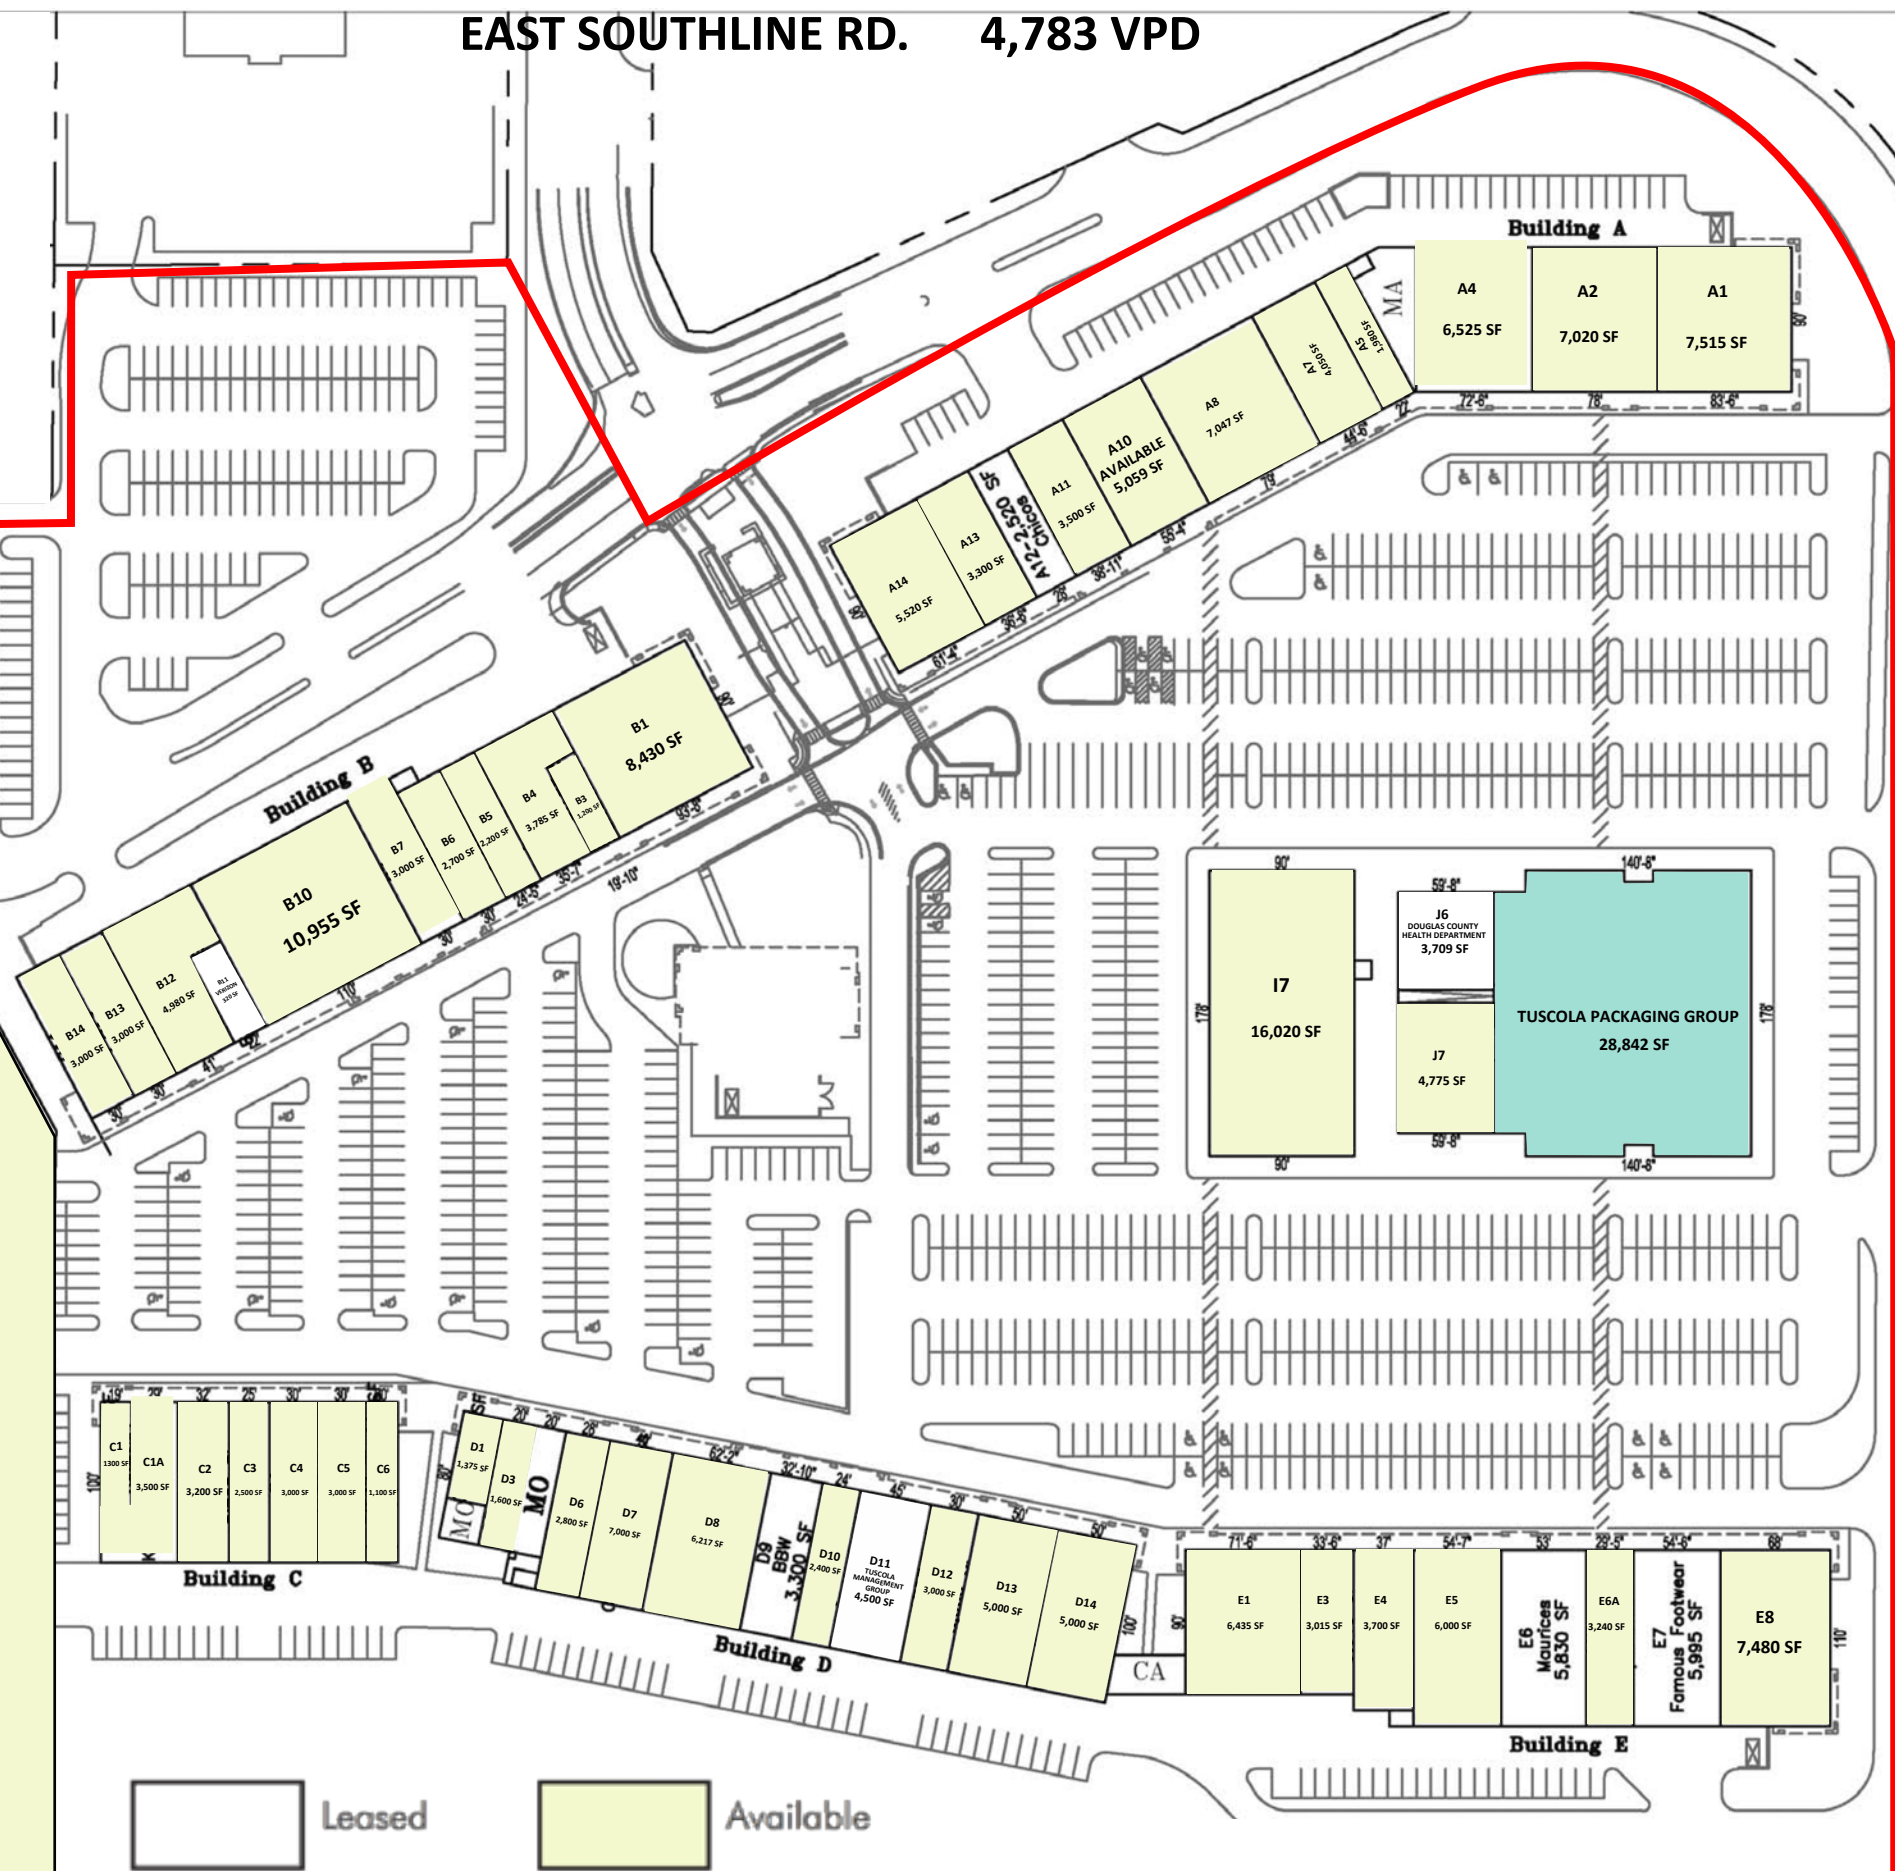

EAST SOUTHLINE RD. 4,783 VPD

AVAILABLE
9.5 ACRES

I-57 19,411 VPD

LEASING BY:

OUTLETS AT TUSCOLA
TUSCOLA, IL

D400 TUSCOLA BLVD.

SITE PLAN
SP