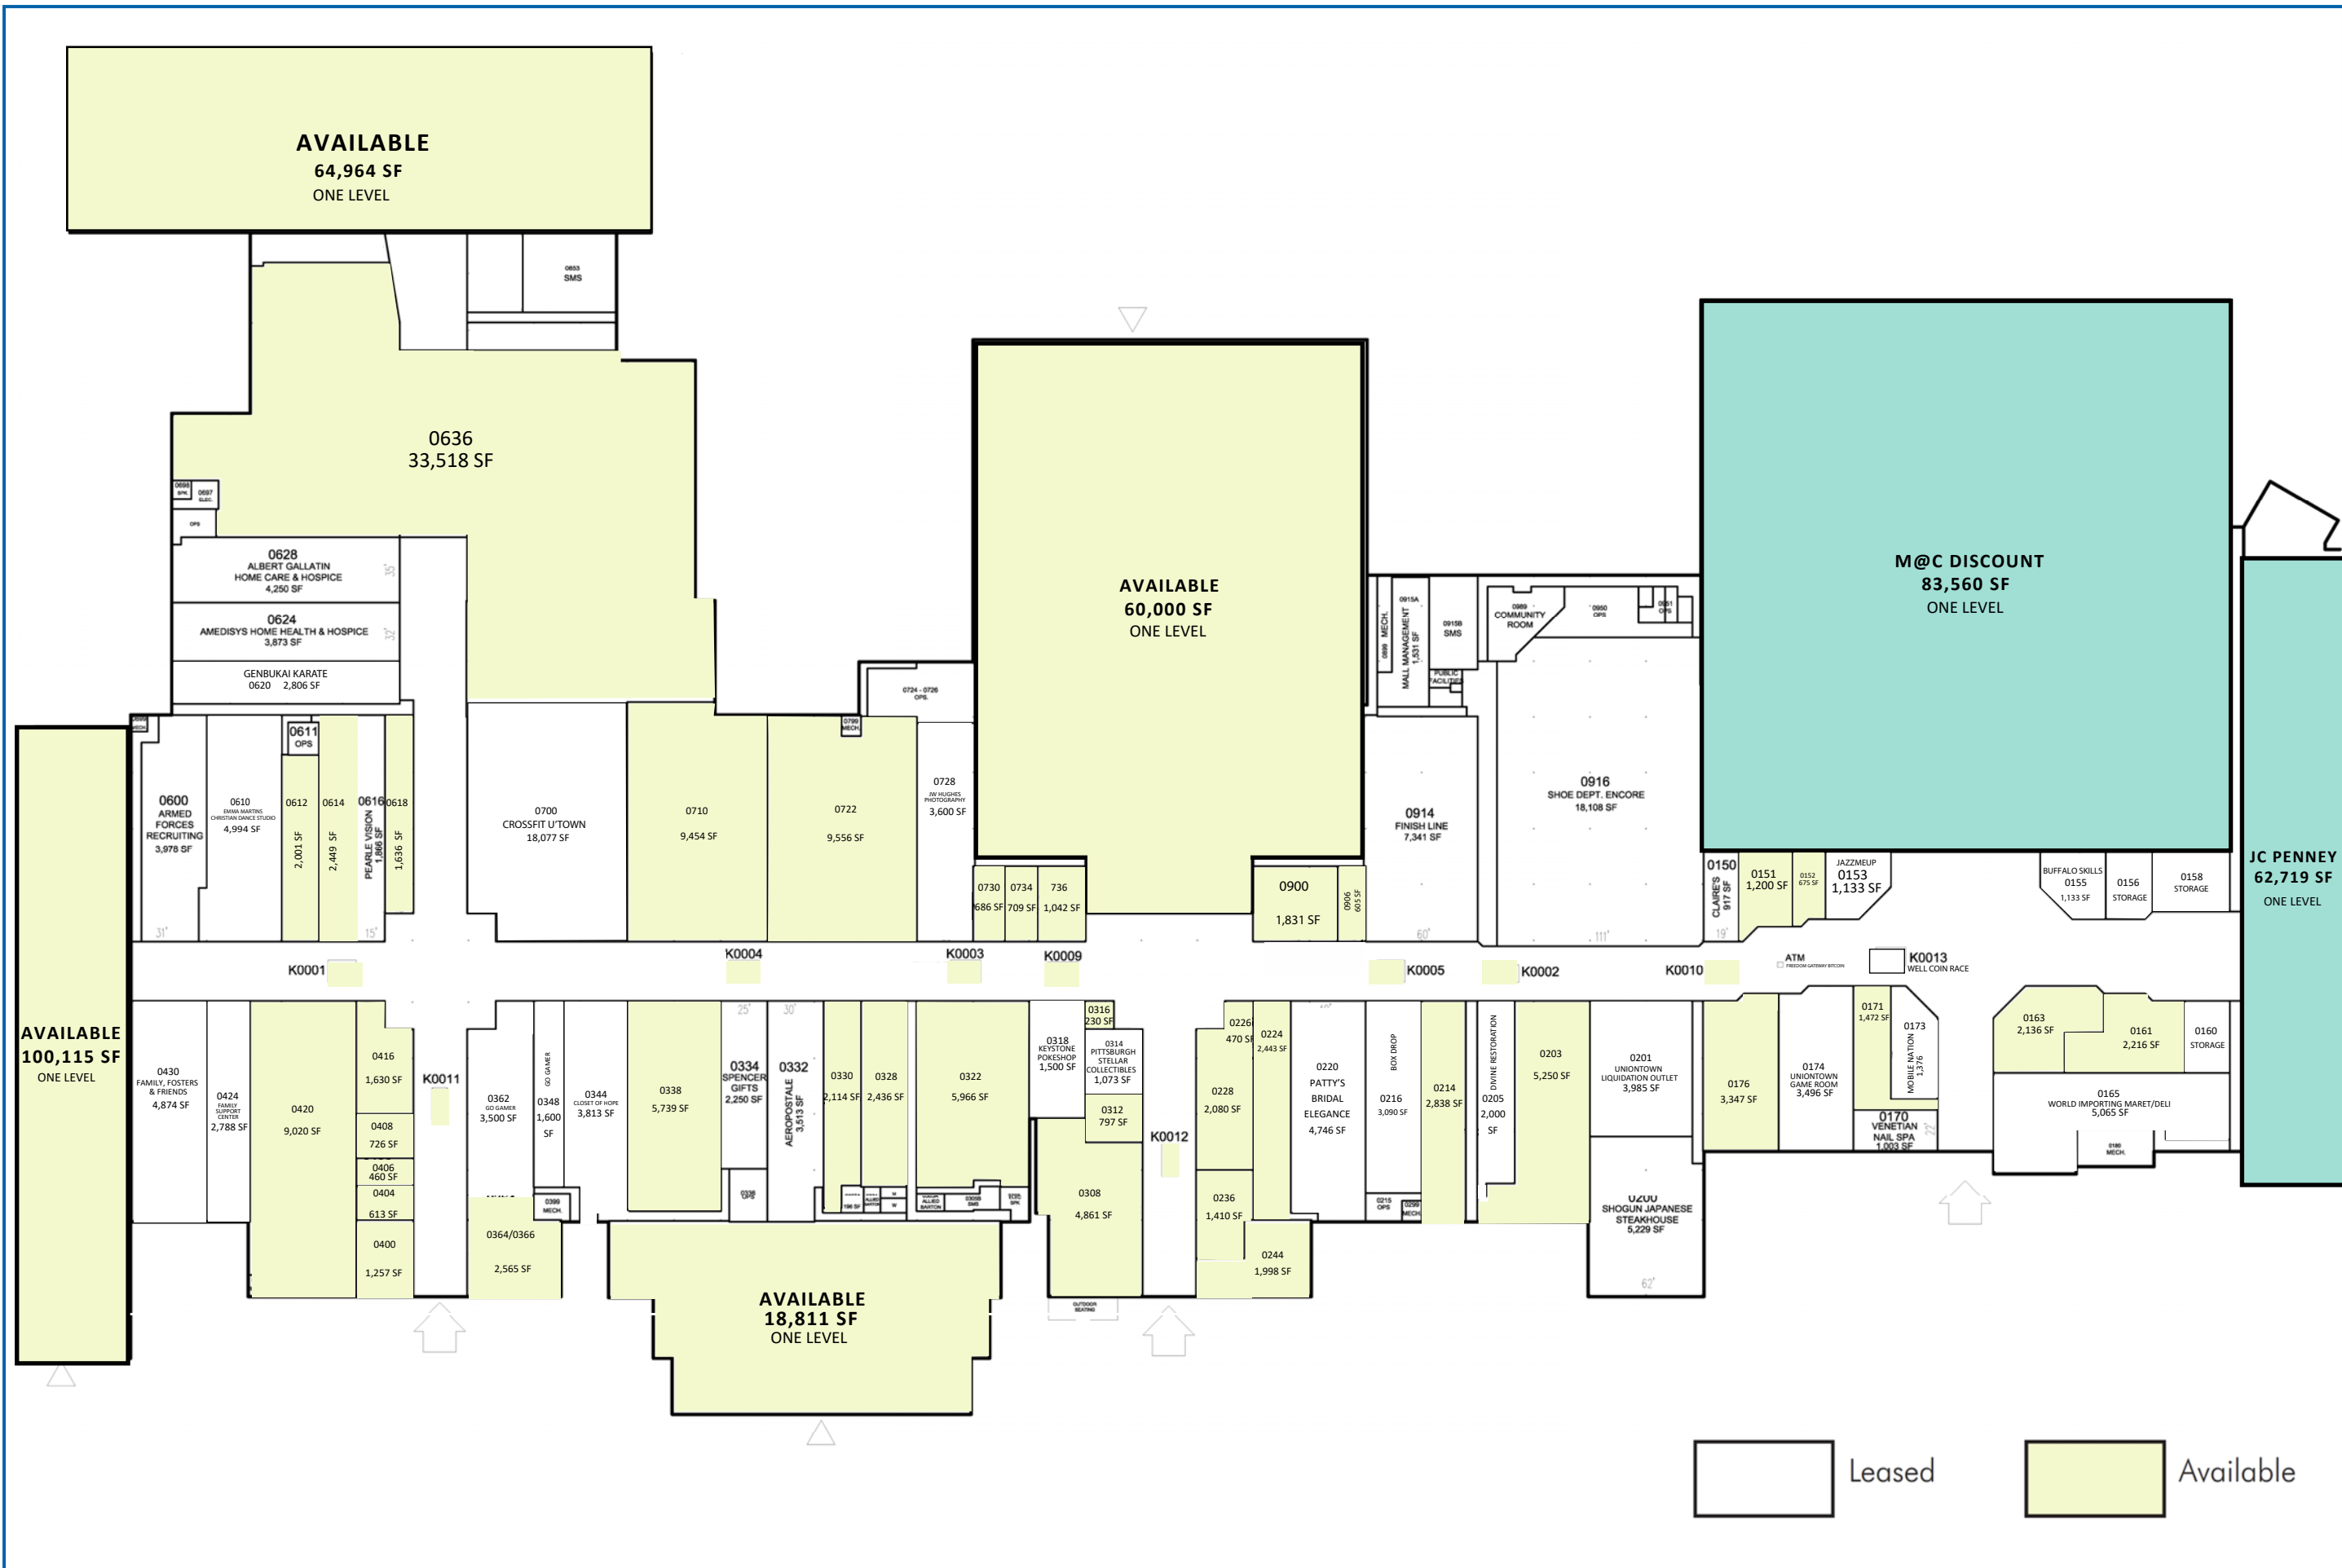

**UNIONTOWN MALL  
UNIONTOWN, PA**

1368 MALL RUN RD.

LEASE PLAN  
LP

Leased
  Available