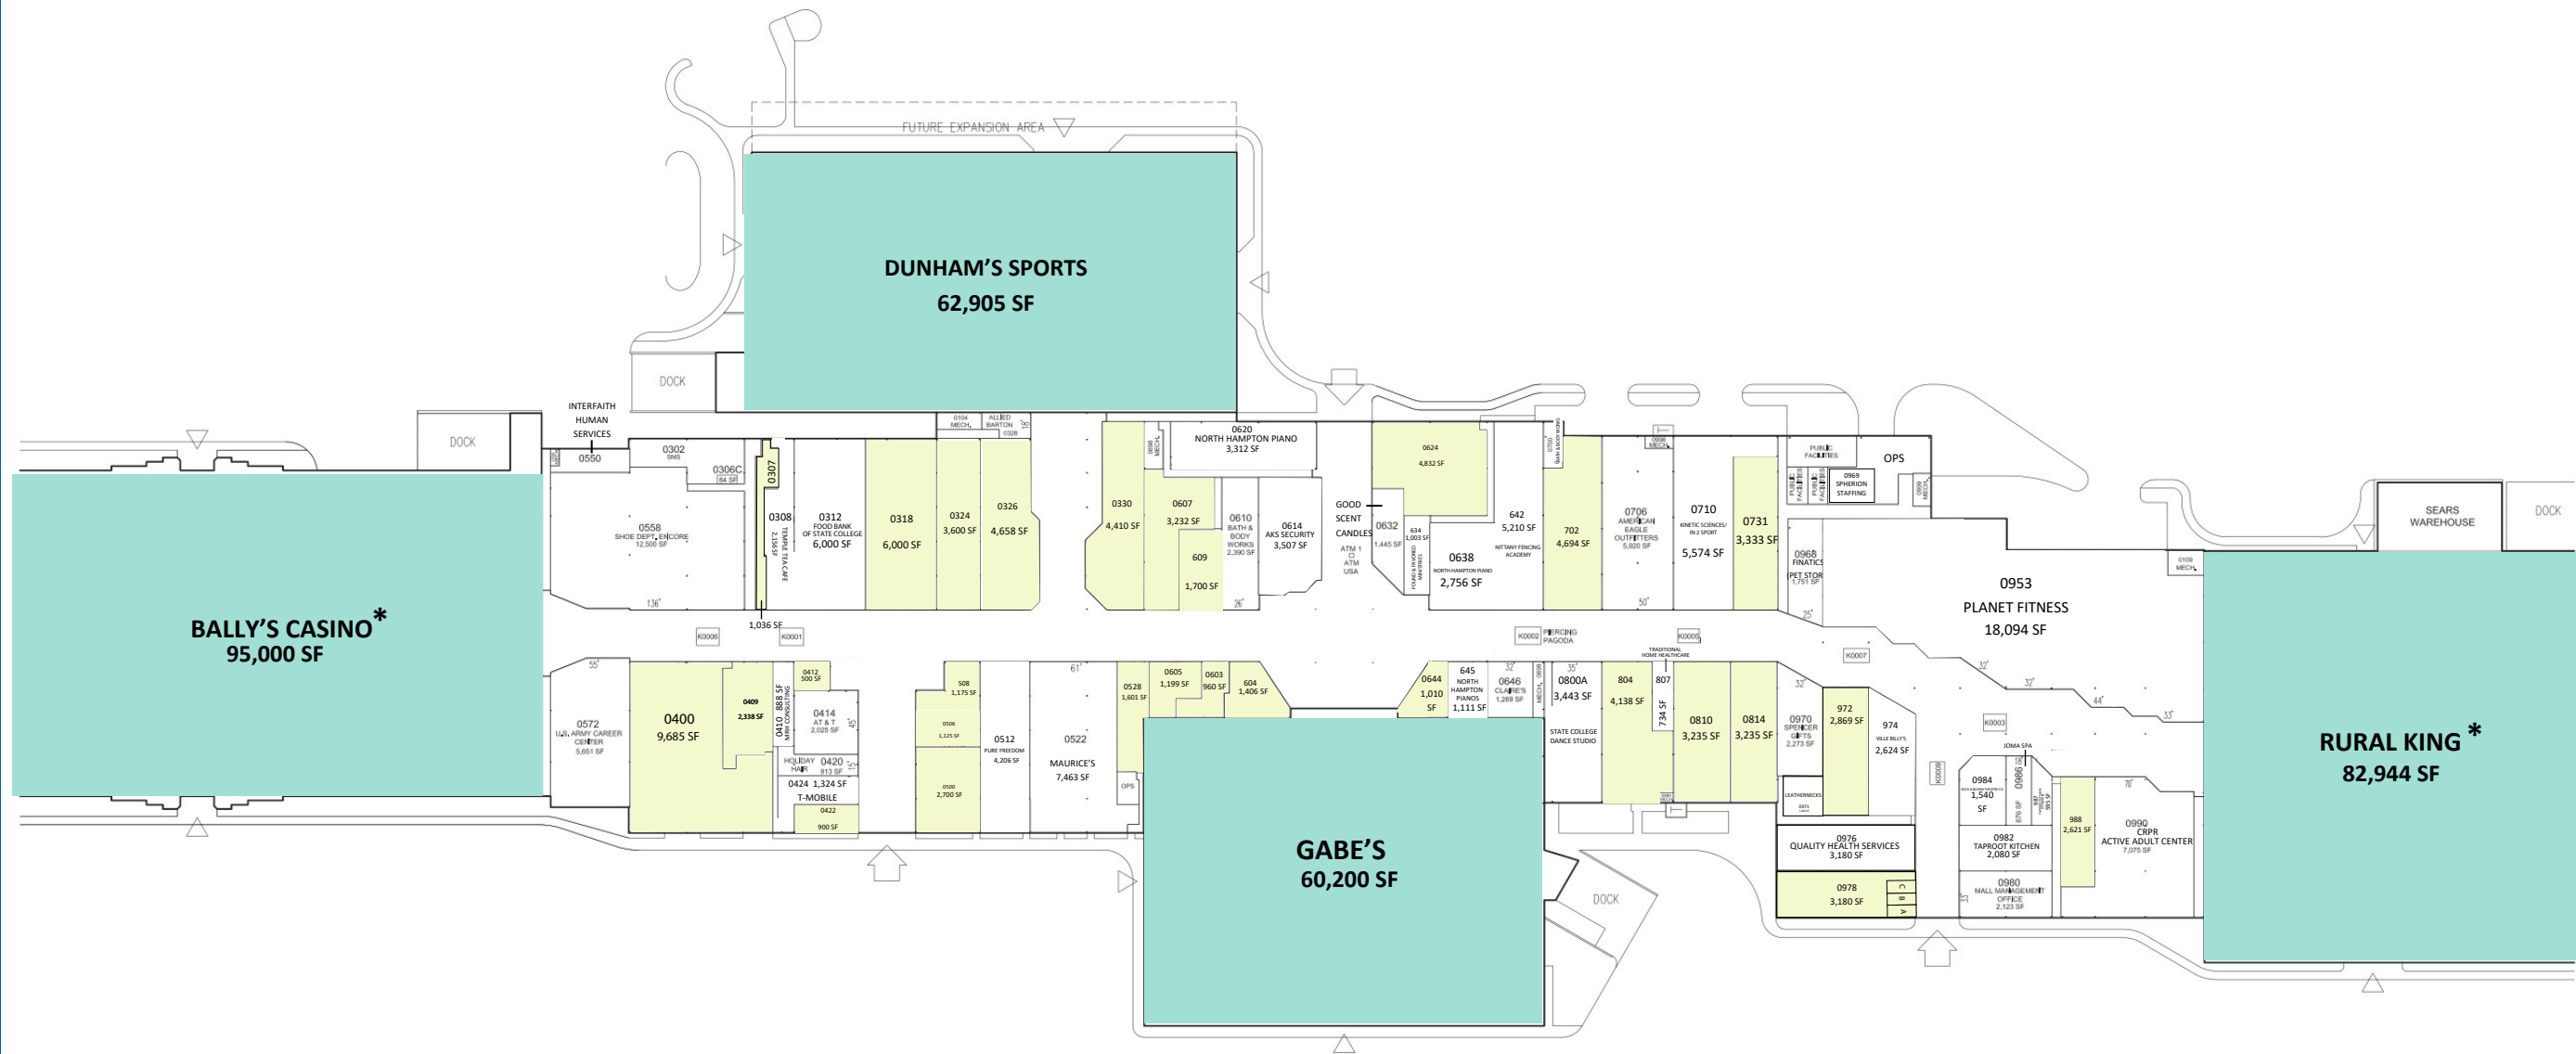

**NITTANY MALL  
STATE COLLEGE, PA**

2901 EAST COLLEGE AVE.

LEASE PLAN  
LP

\*NOT OWNED

Leased

Available