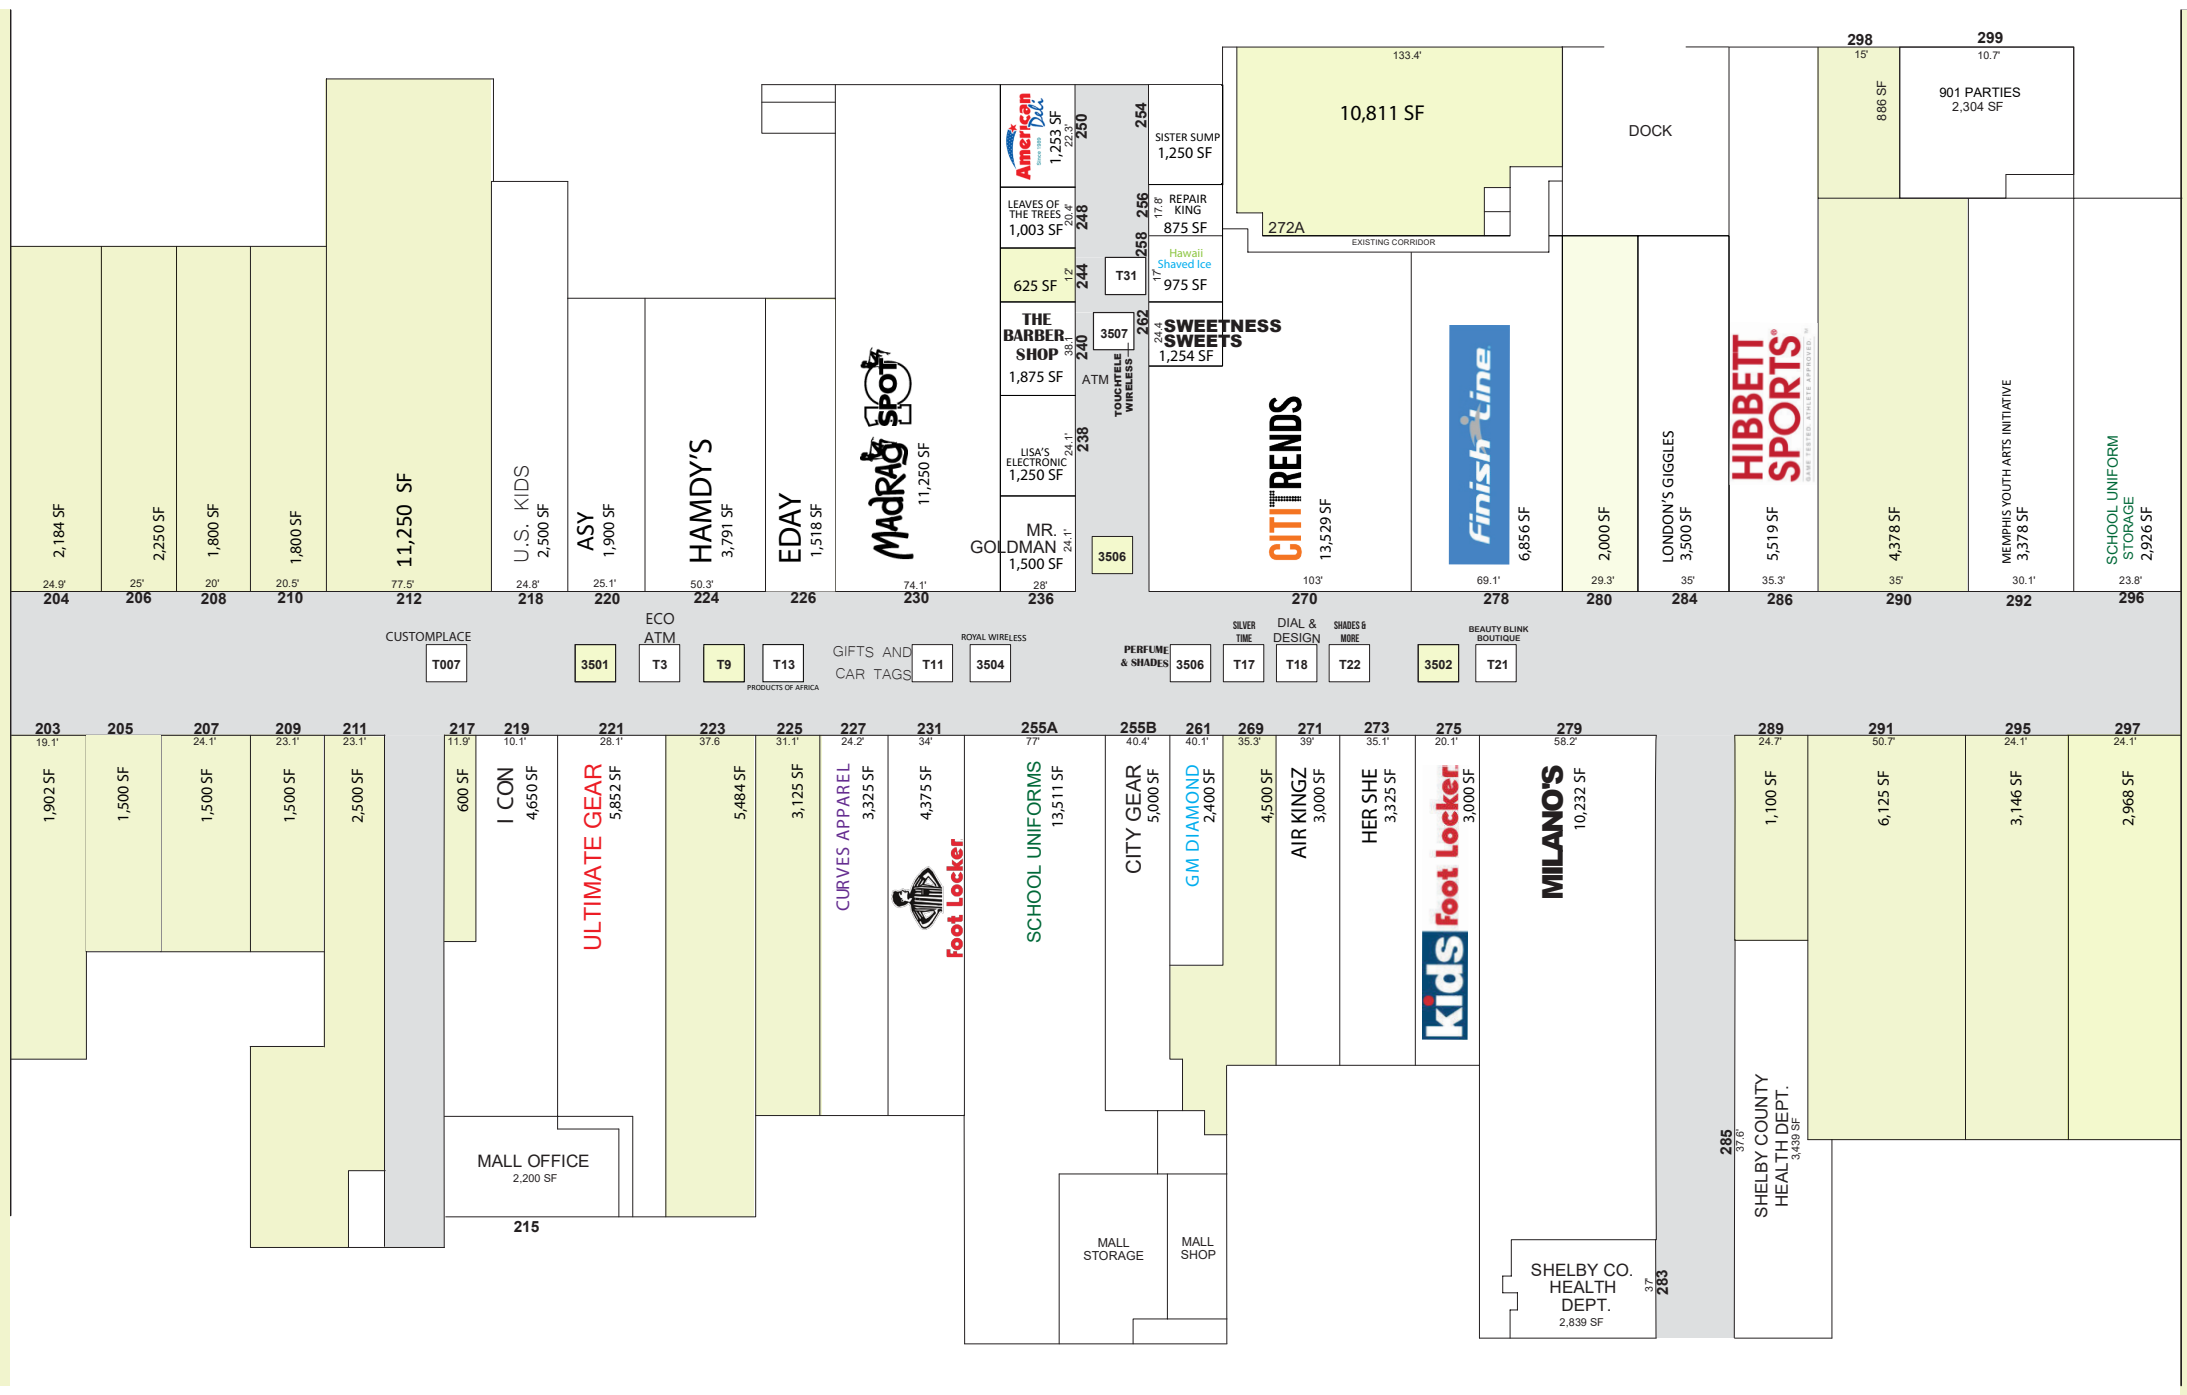

AVAILABLE*

163,623 SF

AVAILABLE*

148,080 SF

*NOT OWNED

Leased

Available

LEASING BY:

SOUTHLAND MALL MEMPHIS, TN

1215 EAST SHELBY DR.

LEASING PLAN
LP