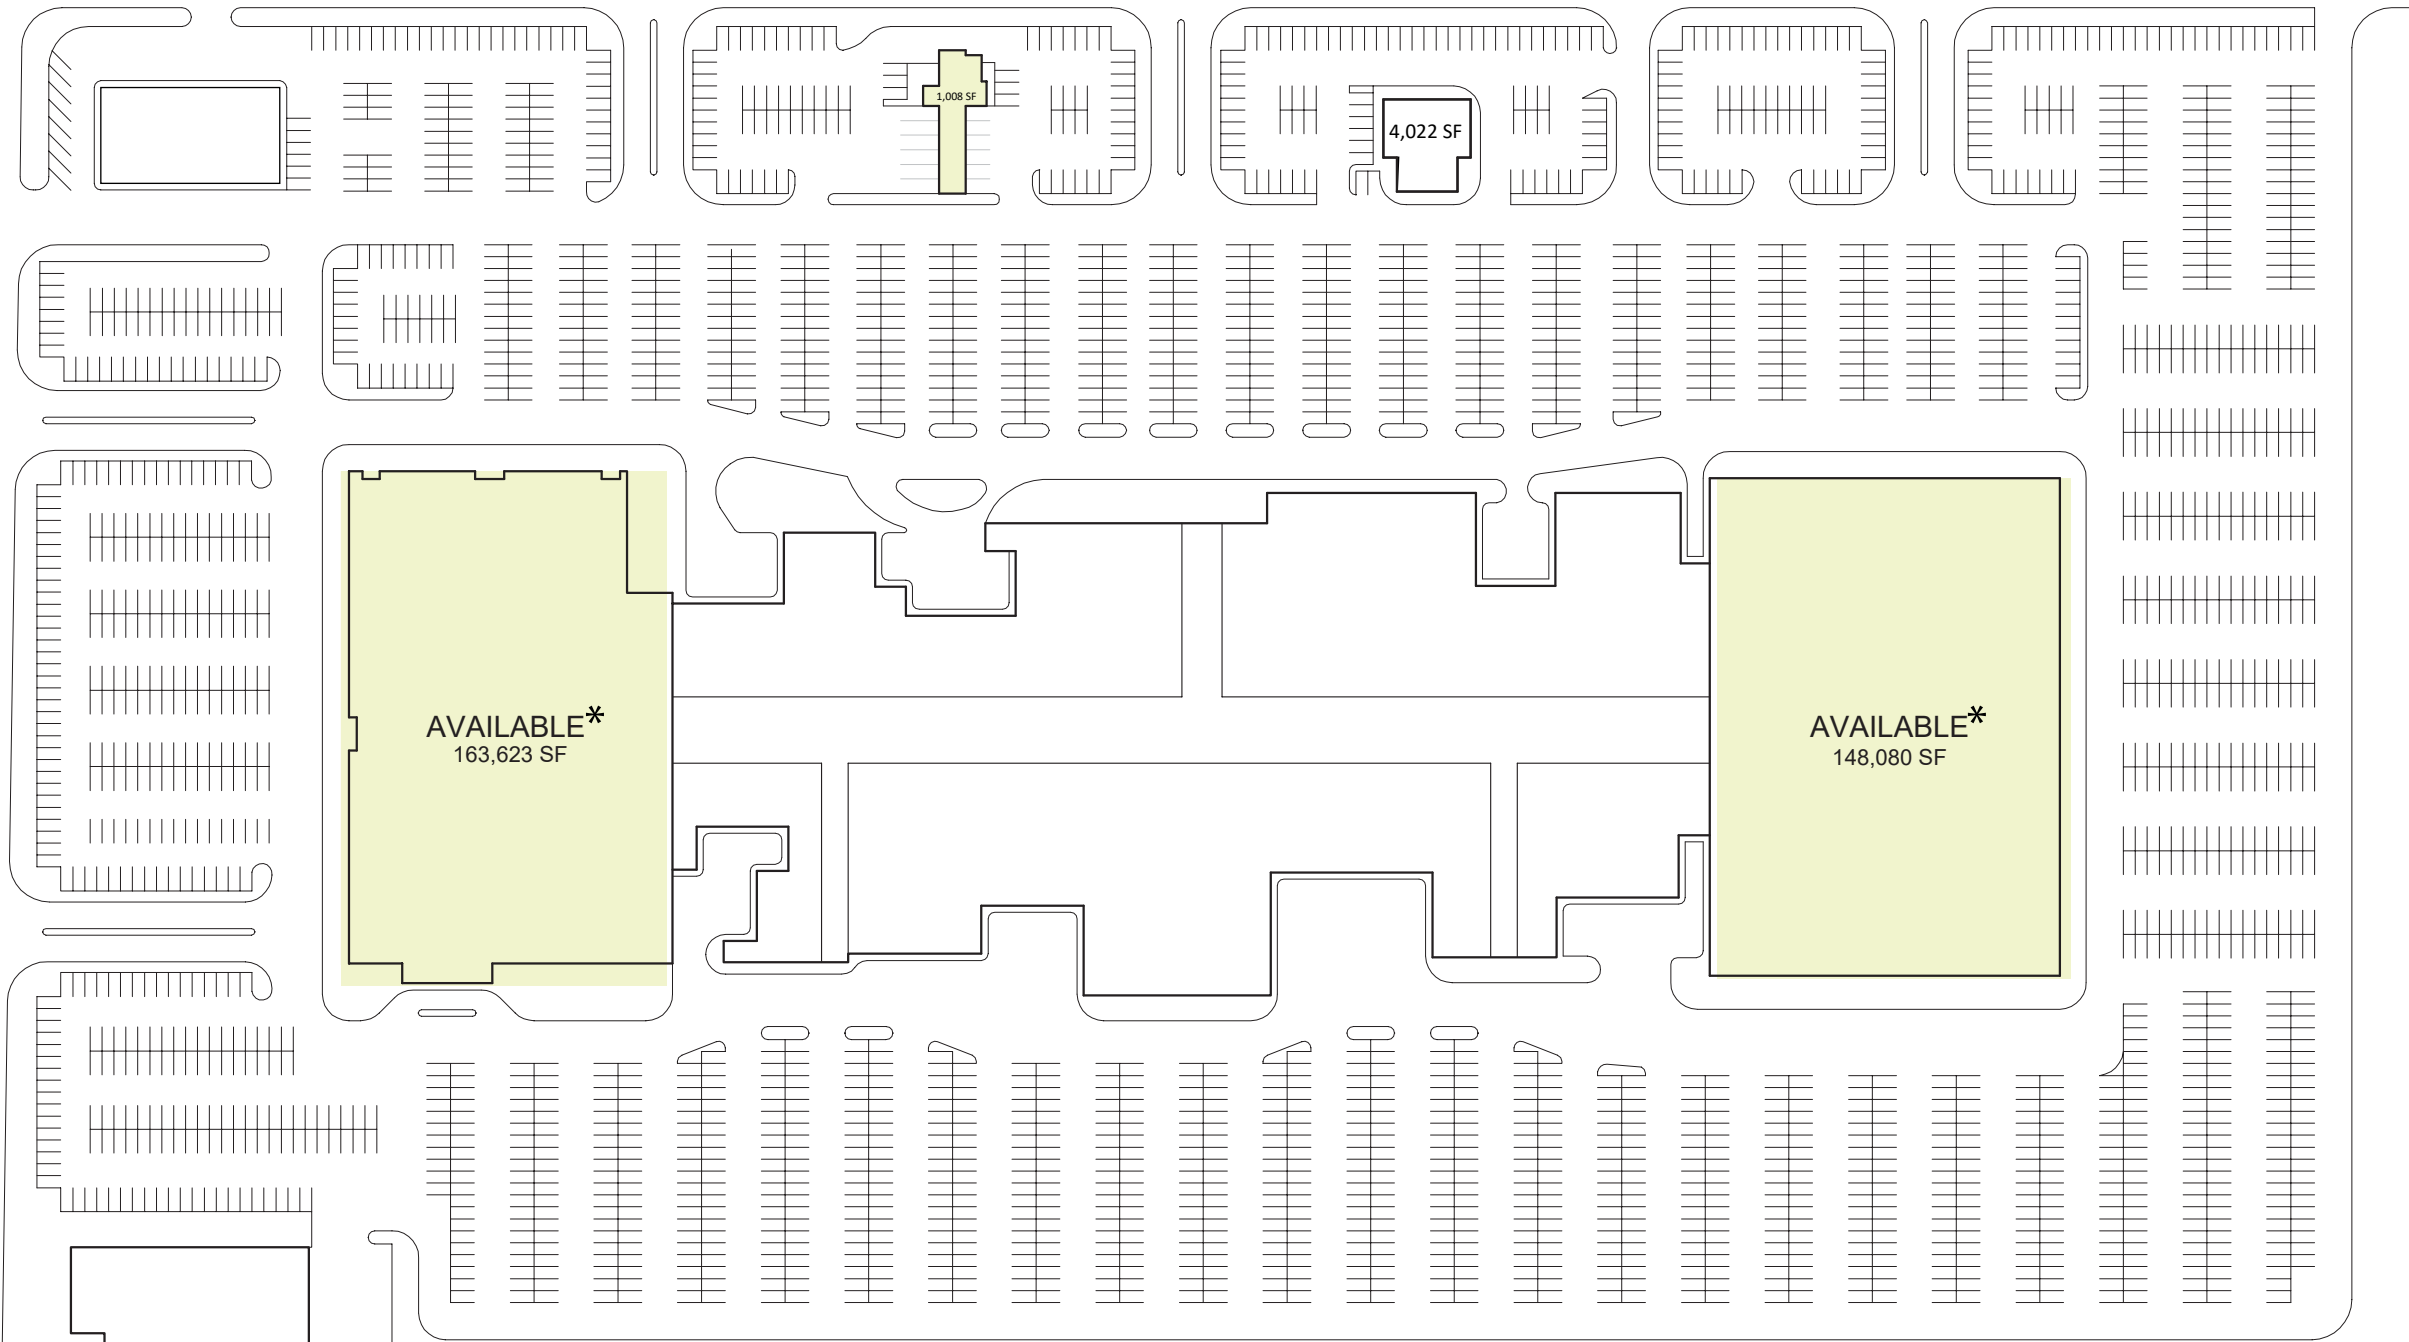

LEASING BY:

SOUTHLAND MALL MEMPHIS, TN

1215 EAST SHELBY DR.

SITE PLAN
SP

SHELBY DRIVE 25,214 VPD

ELVIS PRESLEY BLVD. 19,073 VPD

Leased

Available