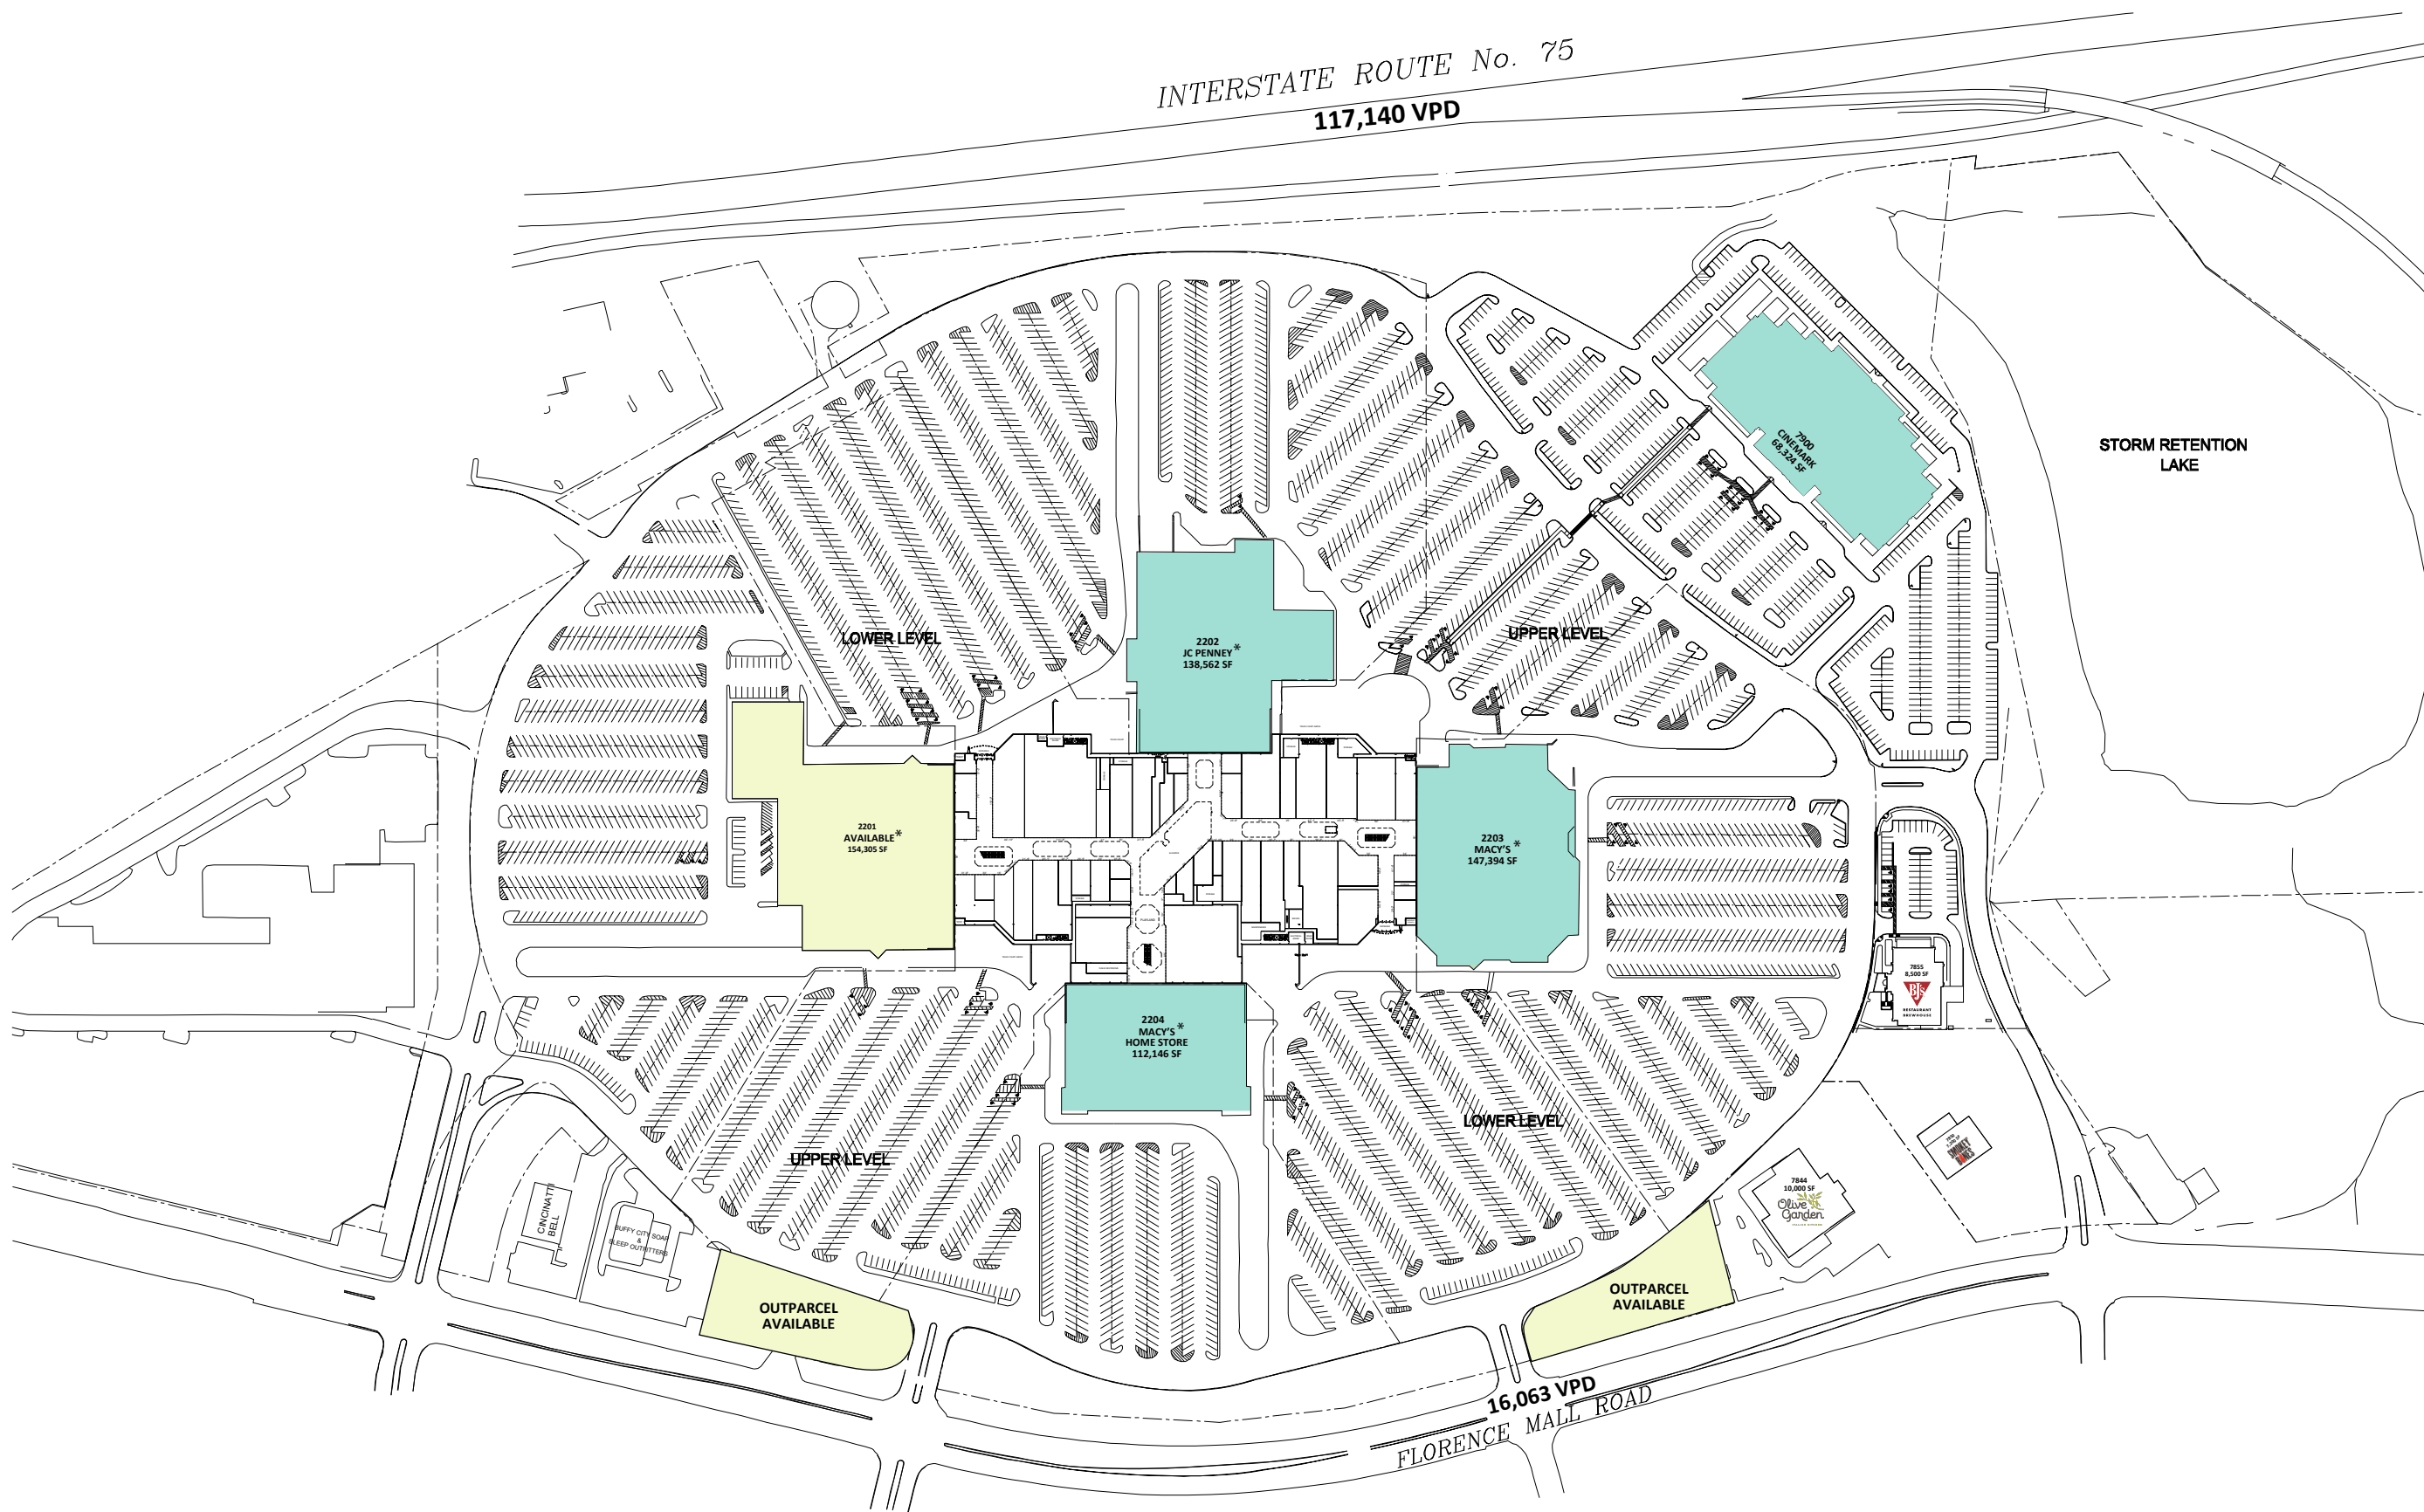

INTERSTATE ROUTE No. 75
117,140 VPD

Leased Available

*NOT OWNED

LEASING BY:

FLORENCE MALL
FLORENCE, KY

2028 FLORENCE MALL

SITE PLAN
SP